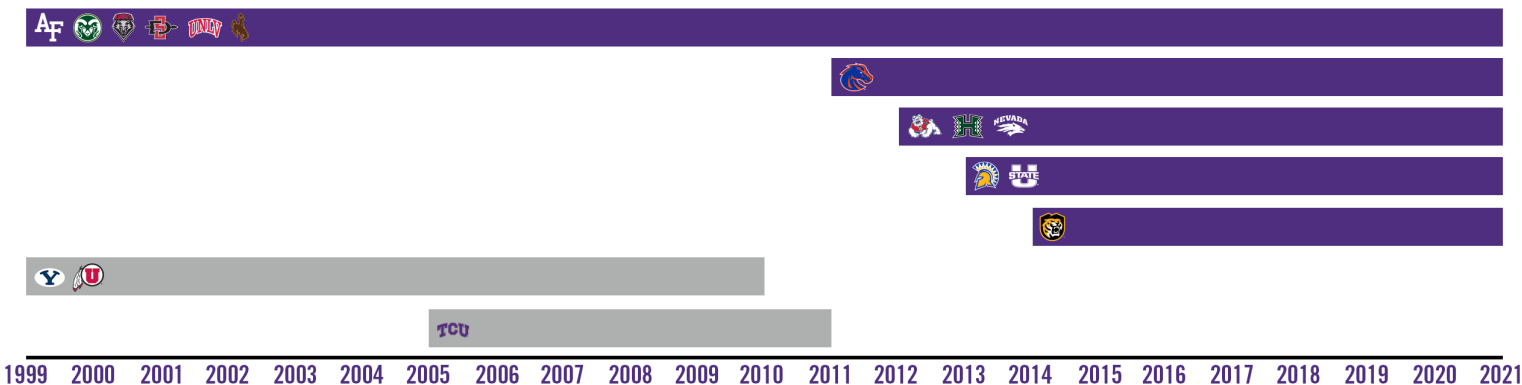

Team NCAA Championships: 5

Individual NCAA Championships: 51

NCAA Postgraduate Scholarship Winners: 43

Academic All-America Selections: 208

All-America Selections: 1,587

MOUNTAIN WEST MEMBERSHIP

USA TODAY COACHES' POLL (SEPT. 19)