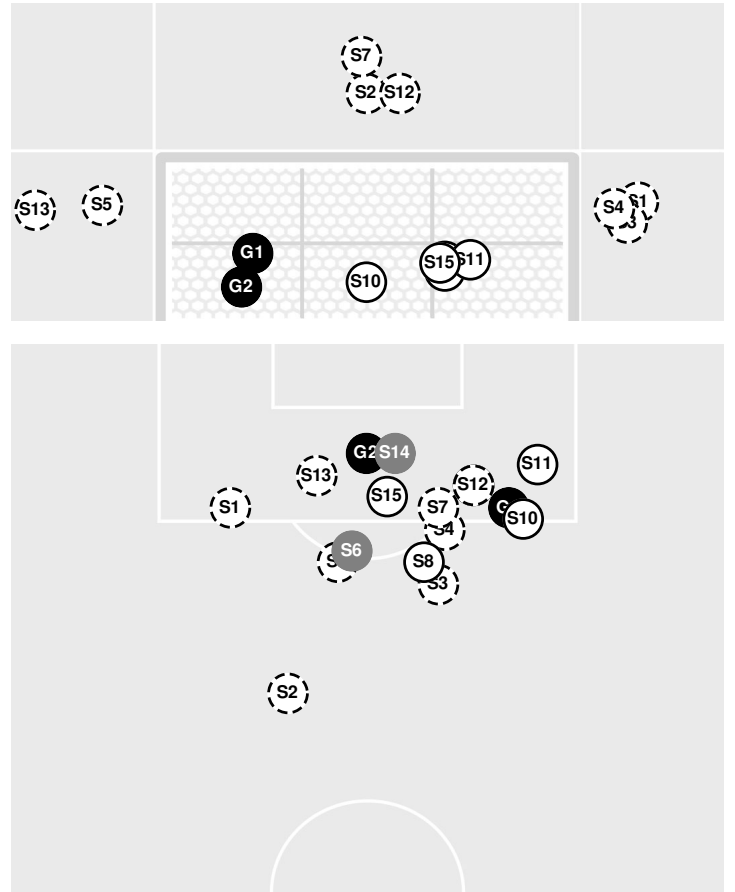

NEW MEXICO 0, SAN DIEGO STATE 0

Official Soccer Shot Chart - Final New Mexico vs San Diego State

10/29/21 SDSU Sports Deck, San Diego
2021-22 Women's Soccer

Match Time: 7:00 PM
Match Duration: 02:24
Attendance: 791

Officials: Bernhard Hosu, TJ McCree, Wale Animashaun, Denis Vargas

Shots by Half Intervals		1st Half	2nd Half	1st OT	2nd OT
Aztecs		11	6	3	1
Lobos		9	5	1	2

Shot Chart

AZTECS

LOBOS

S Shot Off Target
 S Shot On Target
 S Blocked
 G Goal / Own Goal

Shot Summary

Official Soccer Shot Chart - Final
New Mexico vs San Diego State
 10/29/21 SDSU Sports Deck, San Diego
 2021-22 Women's Soccer

Match Time: 7:00 PM
Match Duration: 02:24
Attendance: 791

Officials: Bernhard Hosu, TJ McCree, Wale Animashaun, Denis Vargas