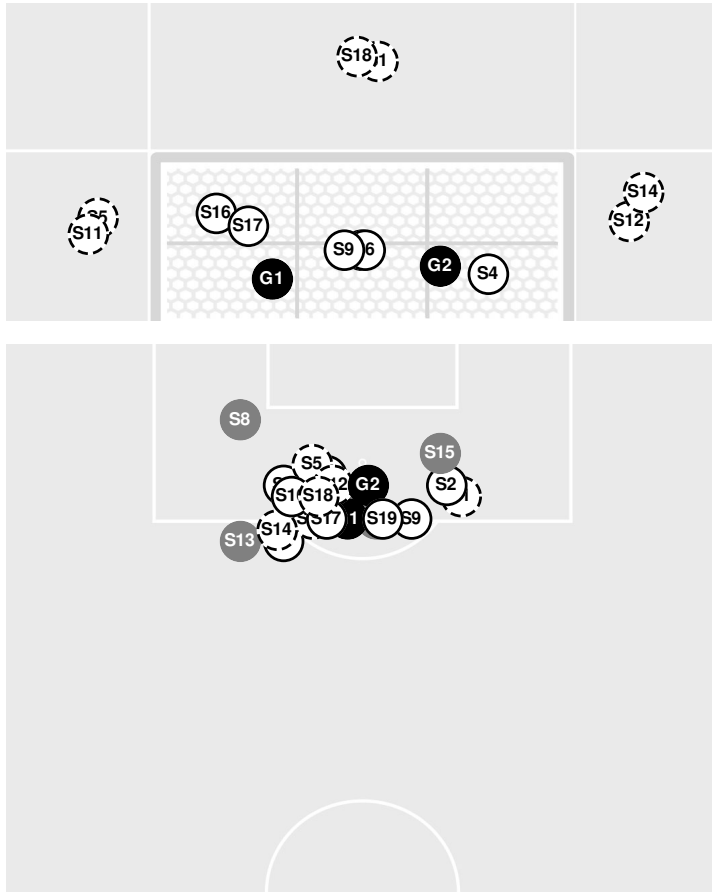

- 100:00 Start of OT2 period [100:00].
- 100:31 Shot by Lobos Myers, Molly BLOCKED.
- 102:37 Shot by Lobos Katesigwa, Zaria, SAVE Illingworth, Cameron.
- 102:43 Corner kick by Lobos [102:43].
- 103:32 Corner kick by Lobos [103:32].
- 103:40 Lobos substitution: Hendren, Jaelyn for Katesigwa, Zaria.
- 105:40 Aztecs substitution: Toohey, Anna for Moorehead, Taylor.
- 105:40 Aztecs substitution: Watkins, Claire for Ocampo, Alexys.
- 105:40 Aztecs substitution: Blake, Carlin for Fuentes, Laura.
- 105:40 Aztecs substitution: Gaines-Ramos, Emma for Coker, Trinity.
- 105:40 Aztecs substitution: Castro, Denise for Sekimoto, Olivia.
- 105:47 Lobos substitution: Headrick, Aspen for Hirschman, Madi.
- 107:38 Foul on San Diego State.
- 108:43 Shot by Aztecs Castro, Denise, SAVE Johnson, Emily.
- 110:00 End of period [110:00].

NEW MEXICO 0, SAN DIEGO STATE 0

Official Soccer Shot Chart - Final New Mexico vs San Diego State

10/29/21 SDSU Sports Deck, San Diego
2021-22 Women's Soccer

Match Time: 7:00 PM
Match Duration: 02:24
Attendance: 791

Officials: Bernhard Hosu, TJ McCree, Wale Animashaun, Denis Vargas

Shots by Half Intervals		1st Half	2nd Half	1st OT	2nd OT
Aztecs		11	6	3	1
Lobos		9	5	1	2

Shot Chart

AZTECS

LOBOS

S Shot Off Target
 S Shot On Target
 S Blocked
 G Goal / Own Goal