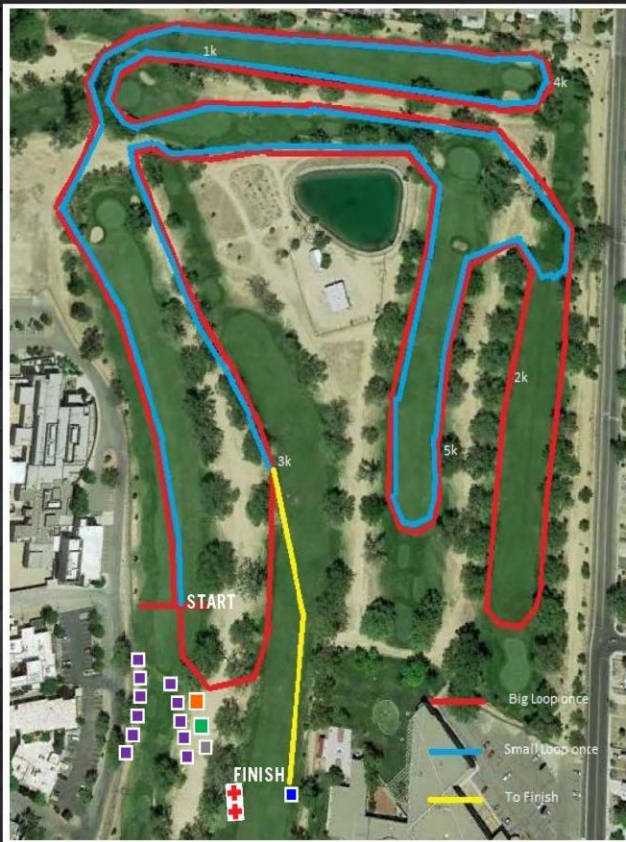

From I-40

Exit I-25 South then take Lomas exit and head east, toward the mountains. Turn left on Yale Blvd. Turn left on Yale Blvd. and continue north before turning right on Tucker Rd. The golf course clubhouse and parking lot will be on the left.

2021 MEN'S & WOMEN'S COURSE DESCRIPTION

- The course will be at UNM North Golf Course, which is approximately 5300 feet in elevation.
- The start rolls out a flat 800 meters before it turns down a slight hill, back up a slight elevation and then back the same hole. From there the course goes back and forth on 3 holes of straight level ground before making the loop and starting again.
- The finish line is located on its own fairway.
- The course will be marked at each mile and kilometer.

2021 MEN'S COURSE MAP

2021 CROSS COUNTRY CHAMPIONSHIPS MEN'S COURSE MAP (8K)

MAP KEY

-  COACH & STAFF HOSPITALITY
-  MEDICAL TENT
-  MERCHANDISE
-  STUDENT-ATHLETE HOSPITALITY
-  TEAM TENTS
-  TIMERS TENT

2021 WOMEN'S COURSE MAP

2021 CROSS COUNTRY CHAMPIONSHIPS WOMEN'S COURSE MAP (6K)

MAP KEY

- COACH & STAFF HOSPITALITY
- MEDICAL TENT
- MERCHANDISE
- STUDENT-ATHLETE HOSPITALITY
- TEAM TENTS
- TIMERS TENT

UNM CAMPUS MAP