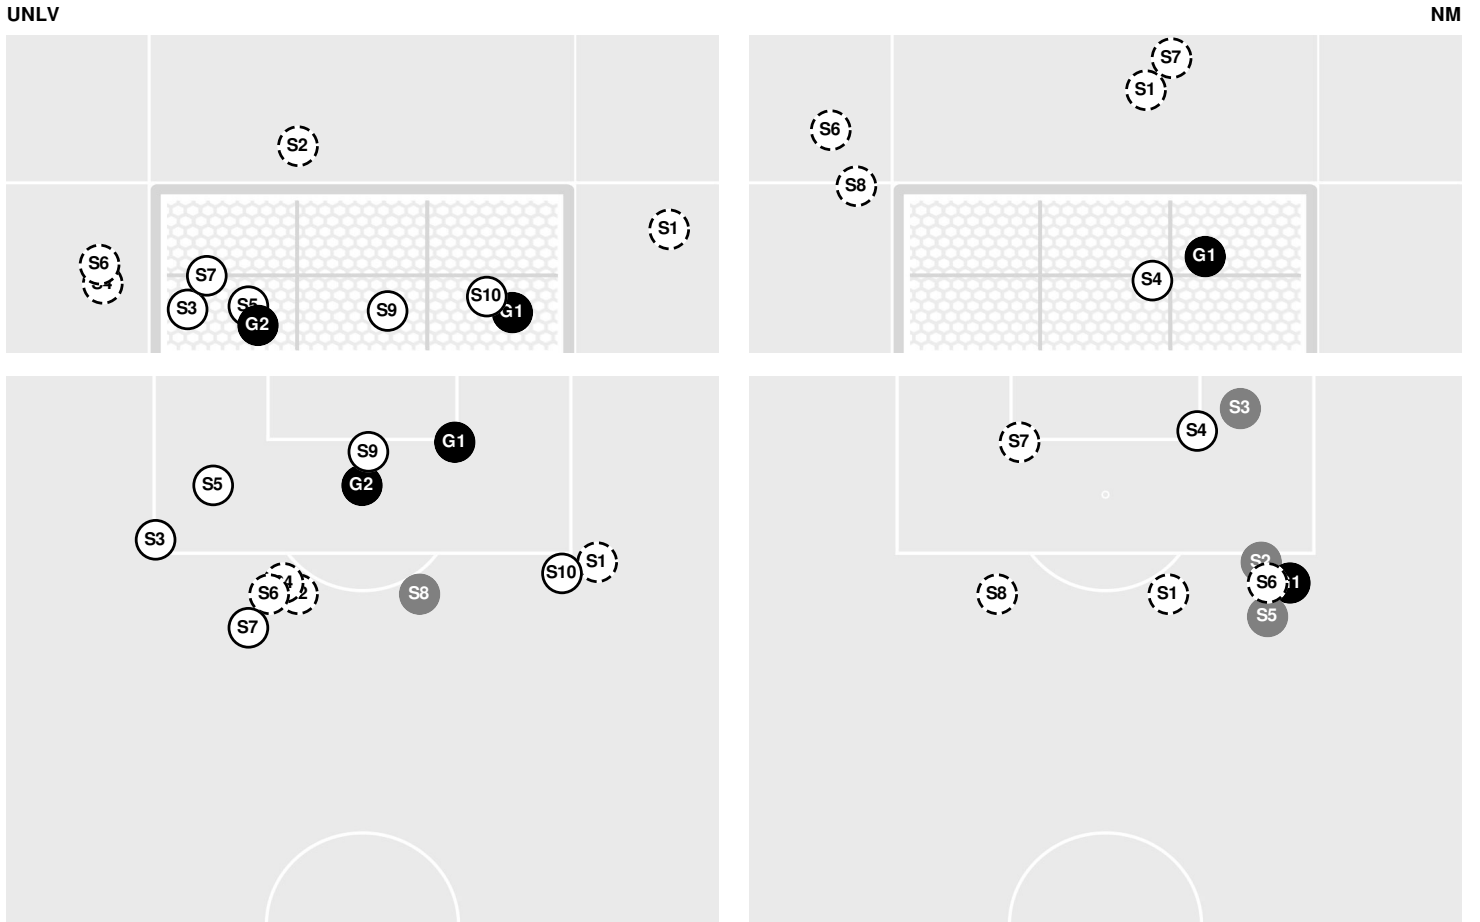

Official Soccer Play by Play - Second Half
New Mexico vs UNLV
10/10/21 Peter Johann Memorial Field, Las Vegas
2021-22 Women's Soccer

Match Time: 1:00 PM
Match Duration: 02:07
Attendance: 261

Officials: Cameron Slier, Nick Weyrauch, Miguel Palacios, Ryan Cuddy

87:22 UNLV Liddell, Taylie PENALTY KICK GOAL.

NEW MEXICO 1, UNLV 2

87:26 Shot by UNLV Dominguez, Jules, SAVE Johnson, Emily.
87:40 UNLV substitution: Dayton, Kiah for Cera, Viviana.
87:40 NM substitution: Myers, Molly for Havenor, Mackenna.
88:41 UNLV substitution: Terrana, Jaden for Brooks, Marcella.
89:26 Foul on New Mexico.
89:50 UNLV substitution: Kowalchuk, Kaitlyn for Reyes, Ariana.
89:56 Shot by UNLV Dominguez, Jules, SAVE Johnson, Emily.
90:00 End of period [90:00].

NEW MEXICO 1, UNLV 2

Shots by Half Intervals		1st Half	2nd Half
UNLV		3	9
NM		1	8

Shot Chart

S Shot Off Target
 S Shot On Target
 S Blocked
 G Goal / Own Goal

Shot Summary

New Mexico vs UNLV

10/10/21 Peter Johann Memorial Field, Las Vegas
2021-22 Women's Soccer