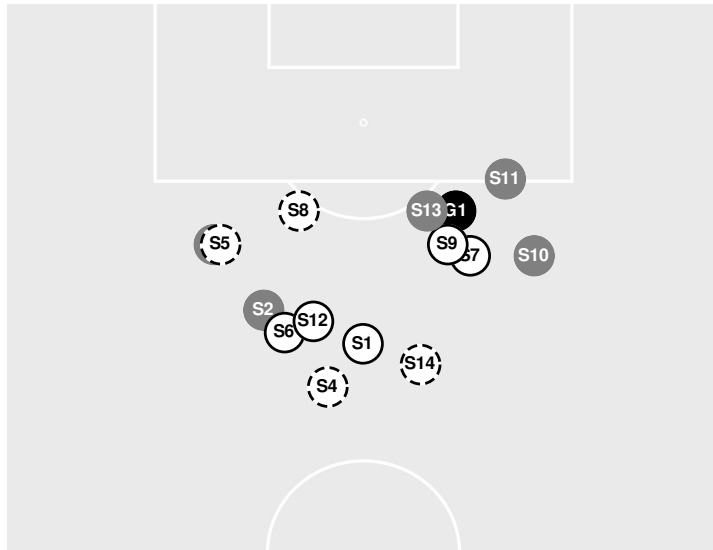

- 77:11 Foul on San Jose St..
- 77:57 Spartans substitution: Jackson, Alexis for Cello, Tiana.
- 77:57 Spartans substitution: House, Evan for Phillips, Taylor.
- 77:57 Spartans substitution: Shallou-Enes, Isabella for Barkmeyer, Karina.
- 78:40 Lobos substitution: Hirschman, Madi for Robinson, Ellie.
- 79:23 Foul on New Mexico.
- 80:51 Corner kick by Spartans [80:51].
- 81:19 Shot by Spartans Amanoni, Lauola BLOCKED.
- 81:39 Shot by Lobos Walters, Maysa WIDE RIGHT.
- 81:52 Lobos substitution: Myers, Molly for Walters, Maysa.
- 82:20 Foul on New Mexico.
- 83:06 Offside against San Jose St..
- 83:45 Foul on San Jose St..
- 84:19 Foul on San Jose St..
- 85:58 Shot by Lobos Hirschman, Madi WIDE RIGHT.
- 87:36 Spartans substitution: Miyazato, Kiana for Keomounpane, Bella.
- 87:36 Lobos substitution: Walters, Maysa for Hendren, Jaelyn.
- 89:01 Shot by Lobos Kirton, Alexa, SAVE Monty, Autum.
- 89:19 Spartans substitution: Rowell, Jordan for Nava, Natalia.
- 89:27 Shot by Spartans Pottorff, Karlee HIGH.
- 89:48 Foul on San Jose St..
- 90:00 End of period [90:00].

NEW MEXICO 0, SAN JOSE ST. 1

Official Soccer Shot Chart - Final
New Mexico vs San Jose St.
 10/14/21 Spartan Soccer Complex, San Jose
 2021-22 Women's Soccer

Match Time: 7:00 PM
Match Duration: 01:53
Attendance: 383

Officials: Andie Reyes, Joel Linn, Jorge Ruiz

Shots by Half Intervals		1st Half	2nd Half
Spartans		6	9
Lobos		8	5

Shot Chart

SPARTANS

LOBOS

Shot Off Target
 Shot On Target
 Blocked
 Goal / Own Goal

Shot Summary