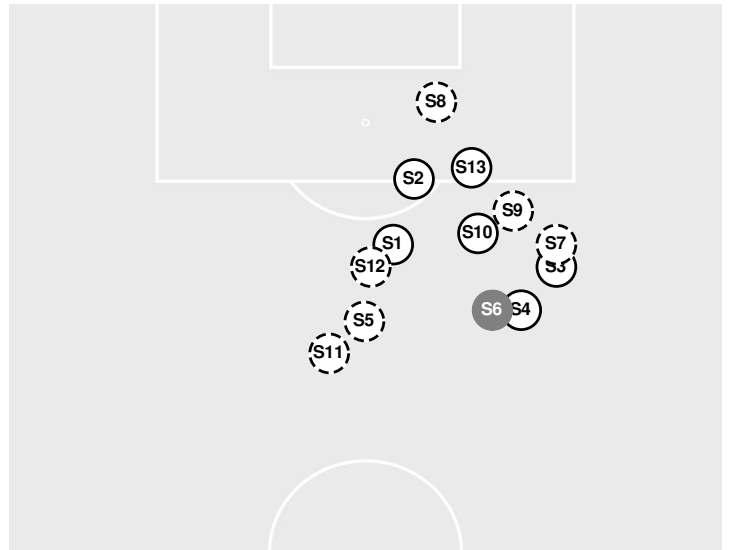

NEW MEXICO 0, SAN JOSE ST. 1

Official Soccer Shot Chart - Final
New Mexico vs San Jose St.
 10/14/21 Spartan Soccer Complex, San Jose
 2021-22 Women's Soccer

Match Time: 7:00 PM
Match Duration: 01:53
Attendance: 383

Officials: Andie Reyes, Joel Linn, Jorge Ruiz

Shots by Half Intervals		1st Half	2nd Half
Spartans		6	9
Lobos		8	5

Shot Chart

SPARTANS

LOBOS

Shot Off Target
 Shot On Target
 Blocked
 Goal / Own Goal

Shot Summary

Official Soccer Shot Chart - Final
New Mexico vs San Jose St.
10/14/21 Spartan Soccer Complex, San Jose
2021-22 Women's Soccer

Match Time: 7:00 PM
Match Duration: 01:53
Attendance: 383

Officials: Andie Reyes, Joel Linn, Jorge Ruiz