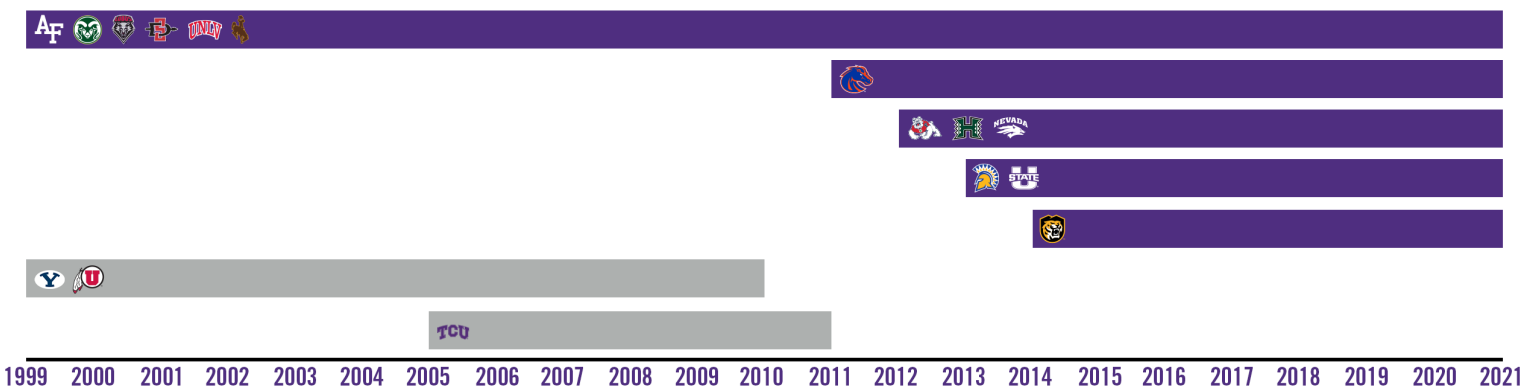

Team NCAA Championships: 5

Individual NCAA Championships: 51

NCAA Postgraduate Scholarship Winners: 43

Academic All-America Selections: 208

All-America Selections: 1,587

MOUNTAIN WEST MEMBERSHIP

USA TODAY COACHES' POLL (NOV. 7)