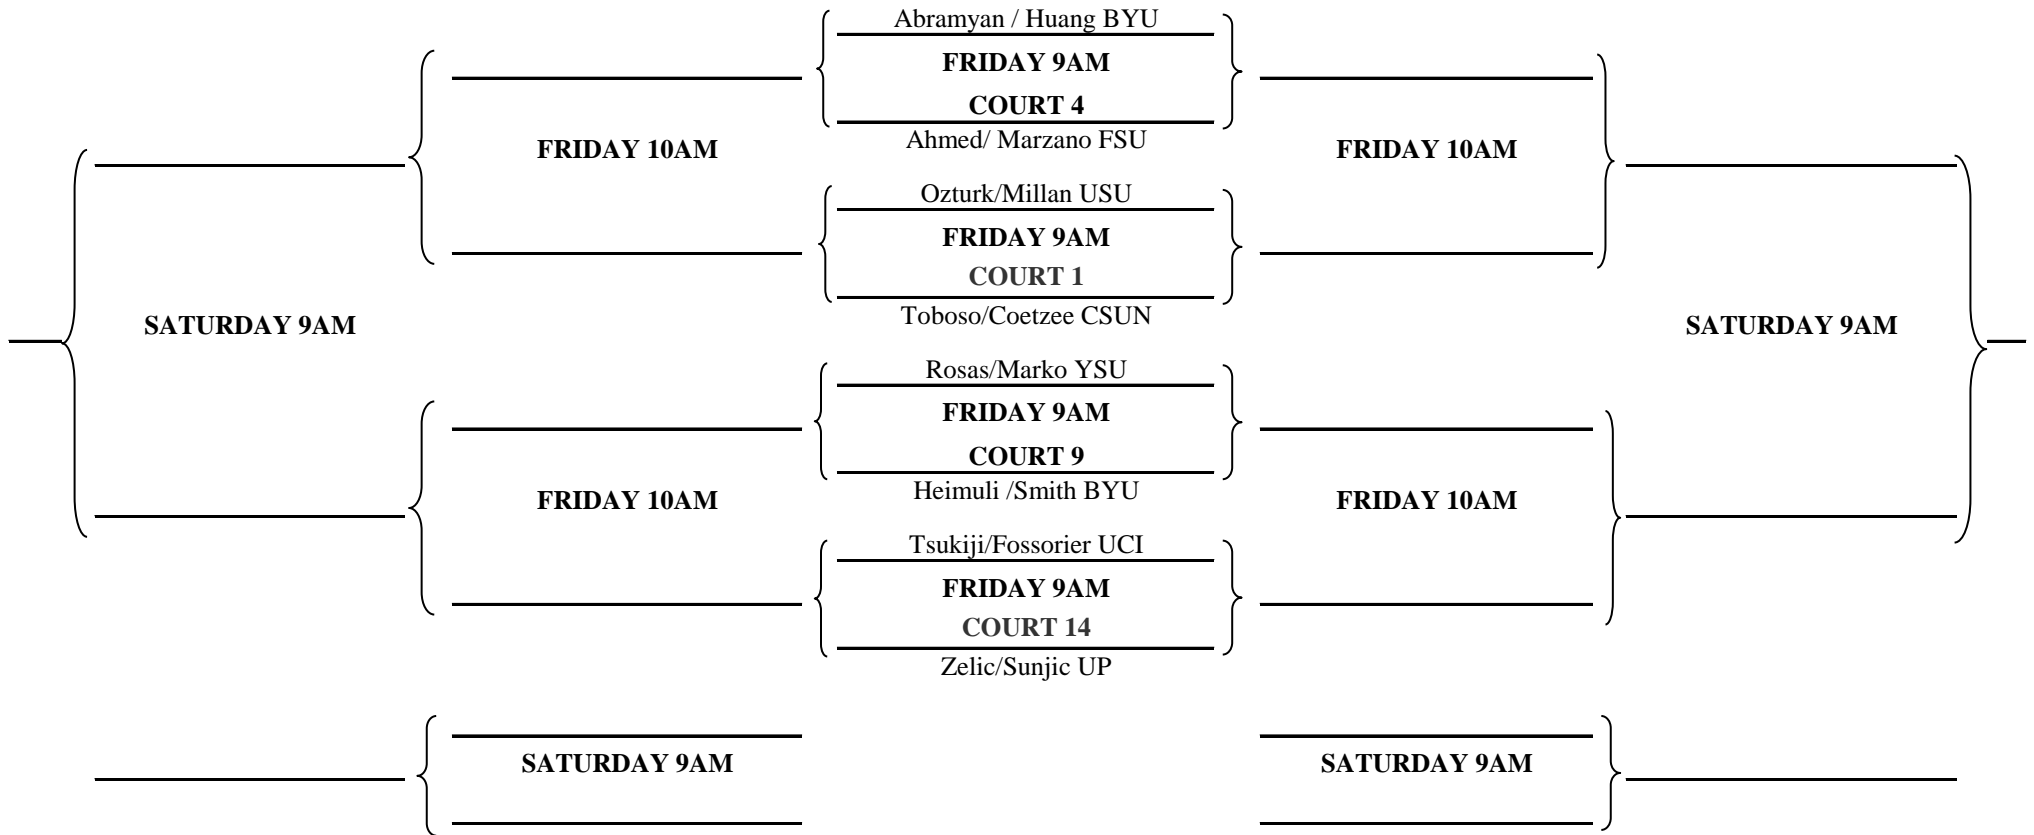

CSUN FALL INVITATIONAL 2021

Doubles A

CSUN FALL INVITATIONAL 2021

Doubles B

CSUN FALL INVITATIONAL 2021

Doubles C

CSUN FALL INVITATIONAL 2021

Doubles D