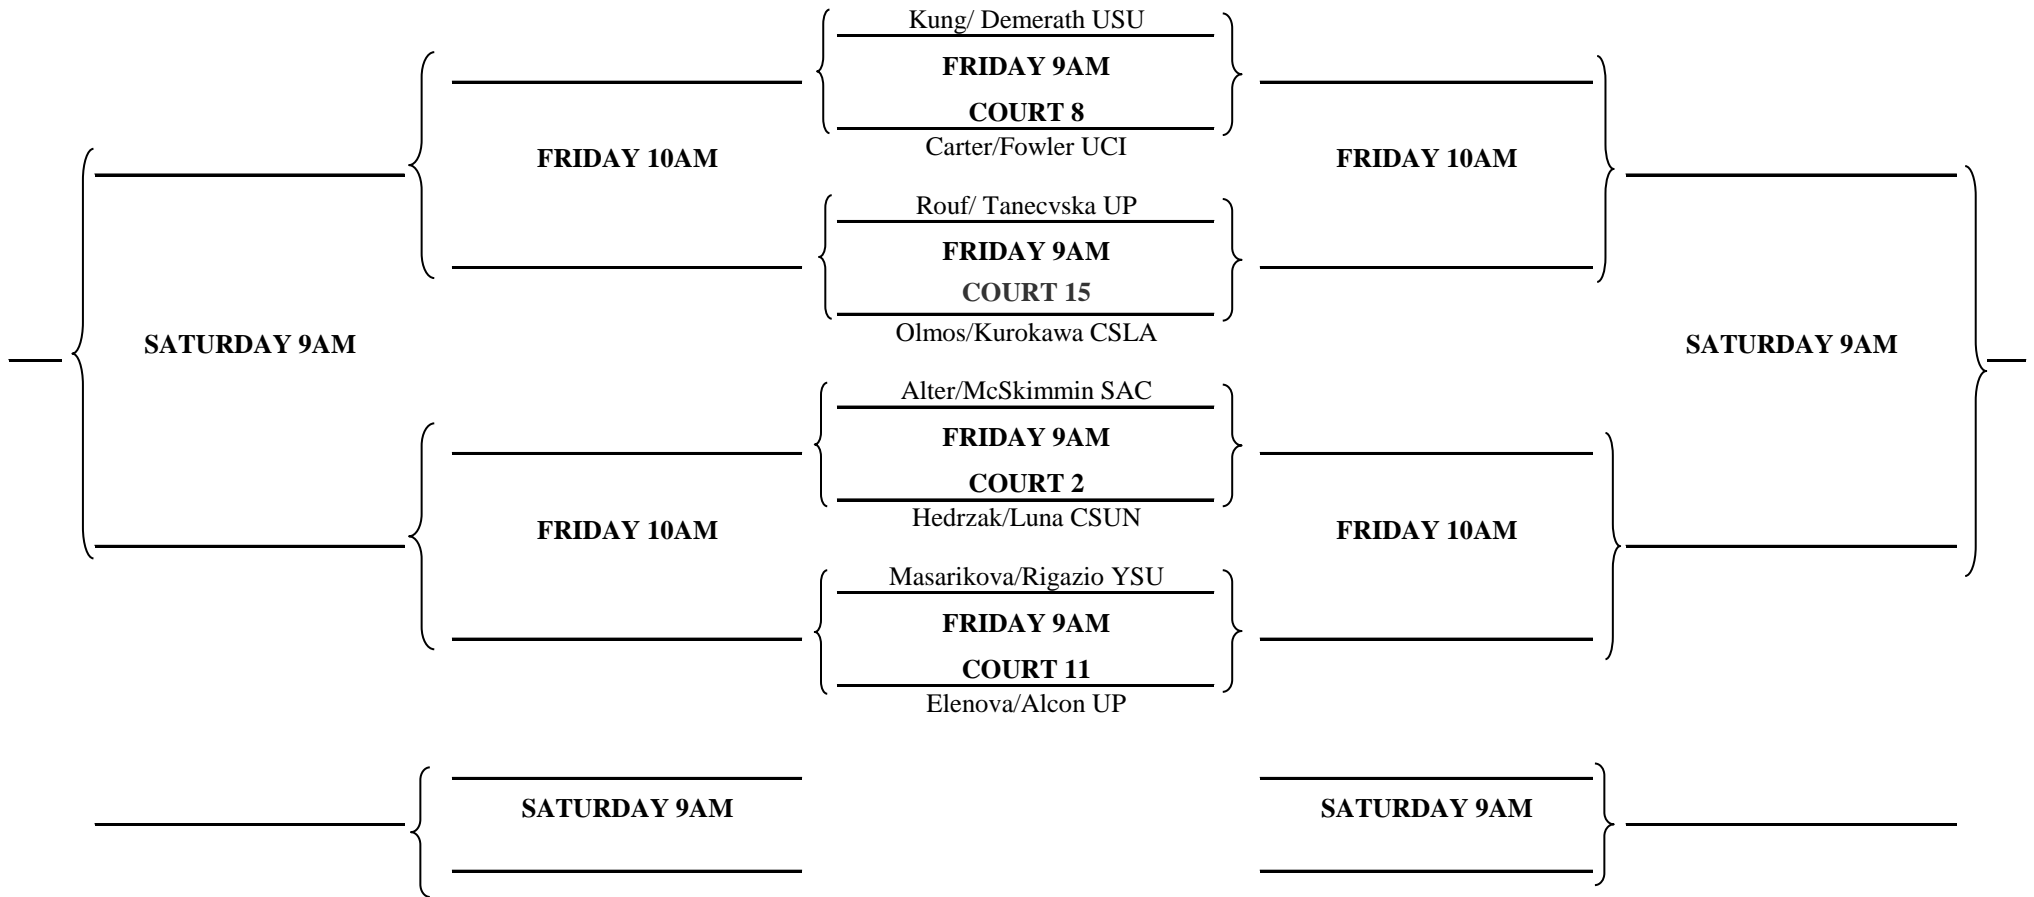

CSUN FALL INVITATIONAL 2021

Doubles A

CSUN FALL INVITATIONAL 2021

Doubles B

CSUN FALL INVITATIONAL 2021

Doubles C

CSUN FALL INVITATIONAL 2021

Doubles D