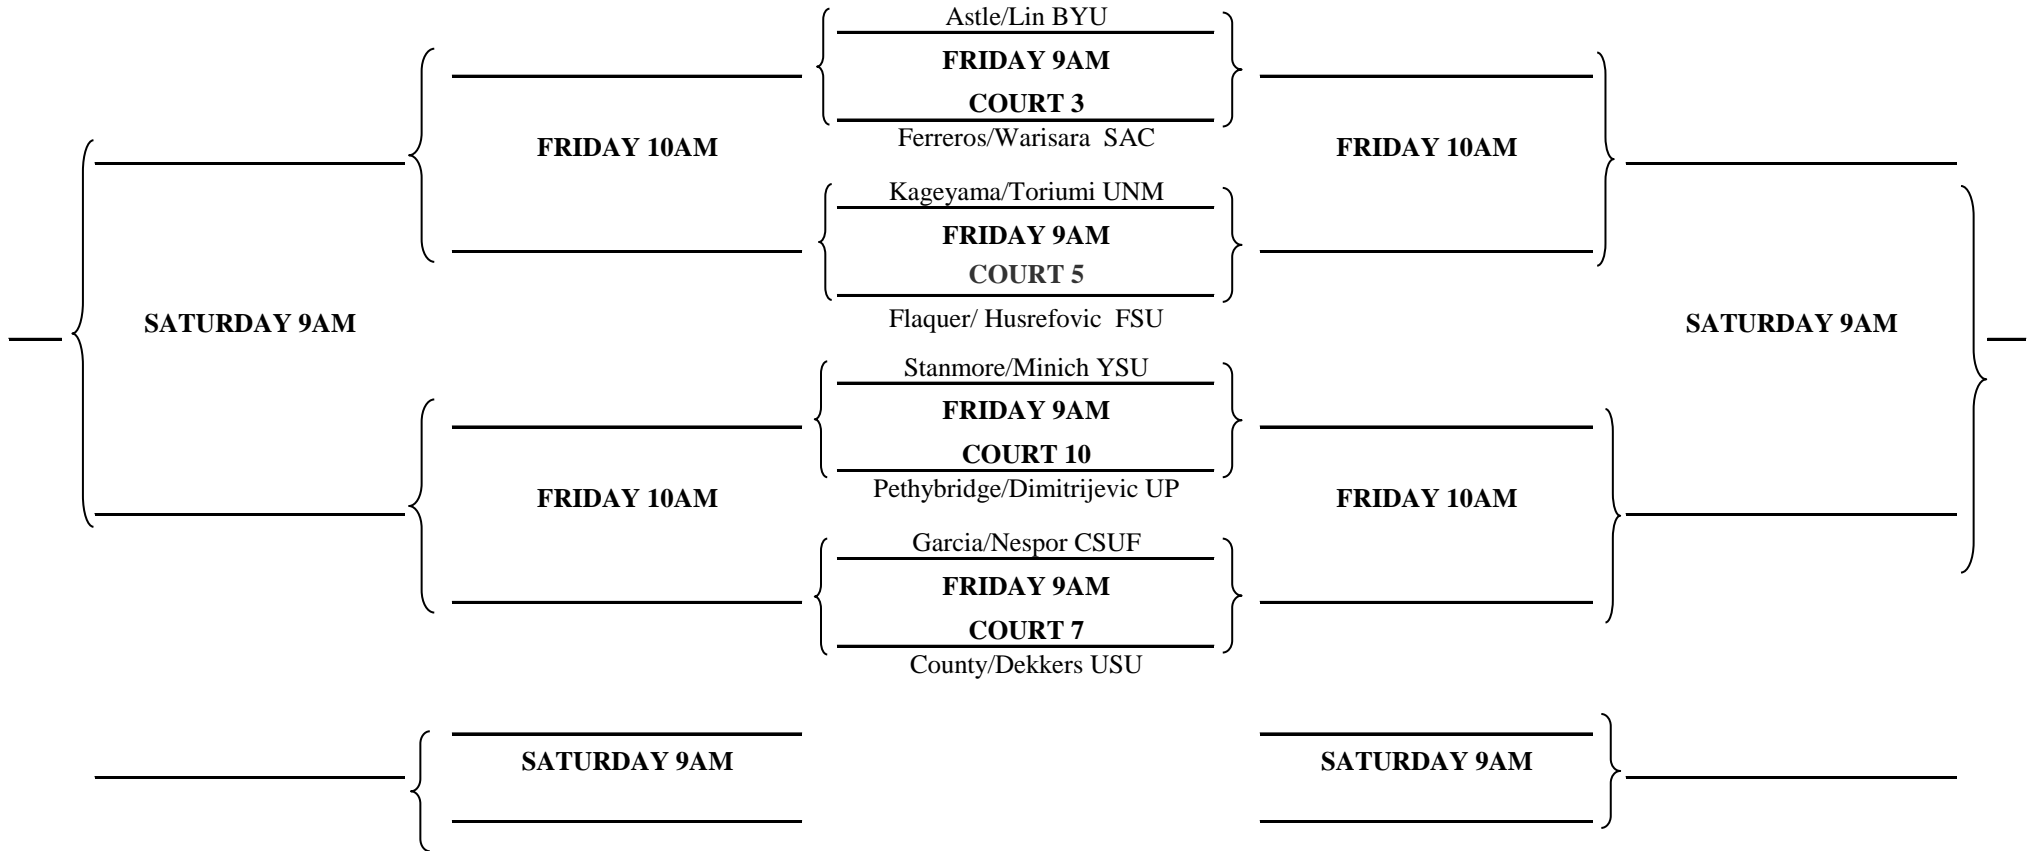

CSUN FALL INVITATIONAL 2021

Doubles A

CSUN FALL INVITATIONAL 2021

Doubles B

CSUN FALL INVITATIONAL 2021

Doubles C

CSUN FALL INVITATIONAL 2021

Doubles D