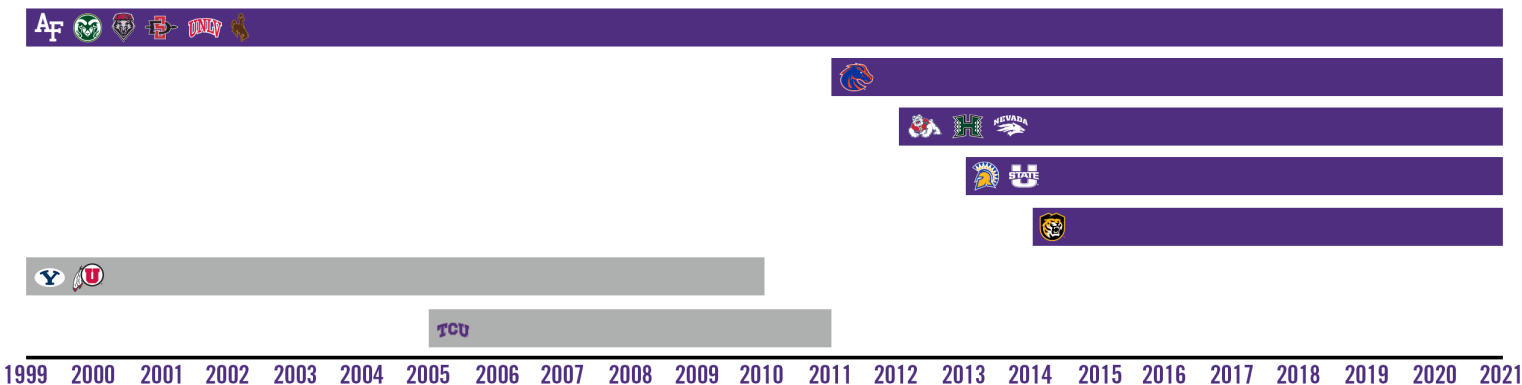

Team NCAA Championships: 5

Individual NCAA Championships: 51

NCAA Postgraduate Scholarship Winners: 43

Academic All-America Selections: 208

All-America Selections: 1,587

MOUNTAIN WEST MEMBERSHIP

USA TODAY COACHES' POLL (OCT. 31)