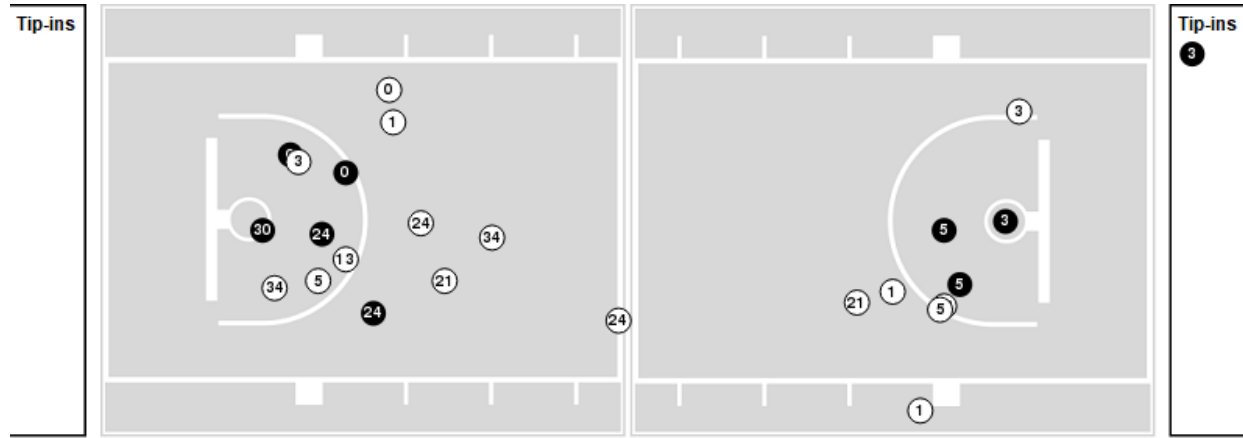

Officials: Verne Harris, David Hall, Nate Harris

Players => 0, 1, 3, 4, 5, 10, 13, 20, 21, 23, 24, 30, 33, 34, 35FG Types=>AllResults=>All

New Mexico

All Field Goals

Blow Up Chart

● Made ○ Missed N - Player Number