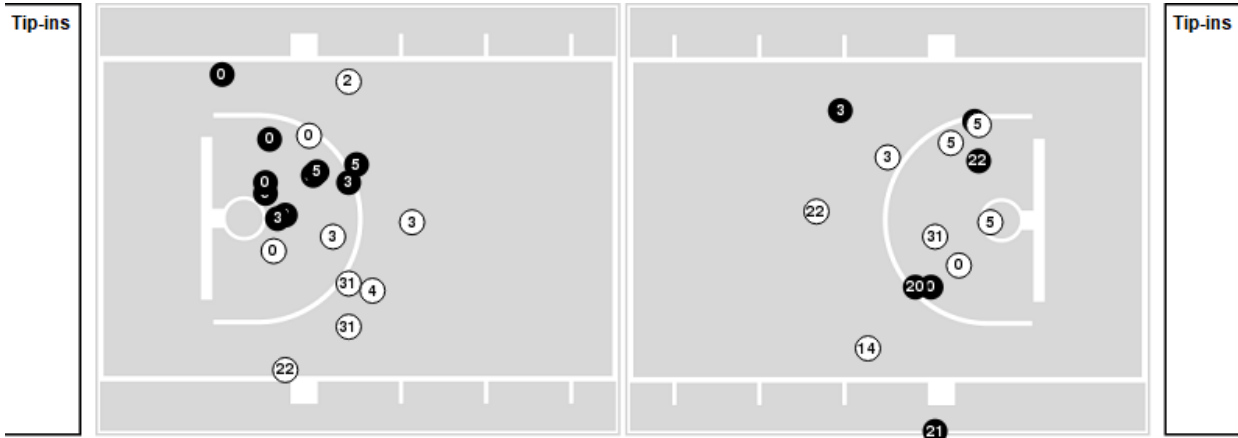

Blow Up Chart

● Made   ○ Missed   N - Player Number

San Diego State	M/A	%
Field Goals	26/58	45
2 Points	17/38	45
3 Points	9/20	45
Free Throws	11/14	79

San Diego State	M/A	%
Points in the Paint	30 (15 / 32)	47
Fast Break Points	25 (11/12)	92
Second Chance Points	4 (3/6)	50
Effective FG%	53