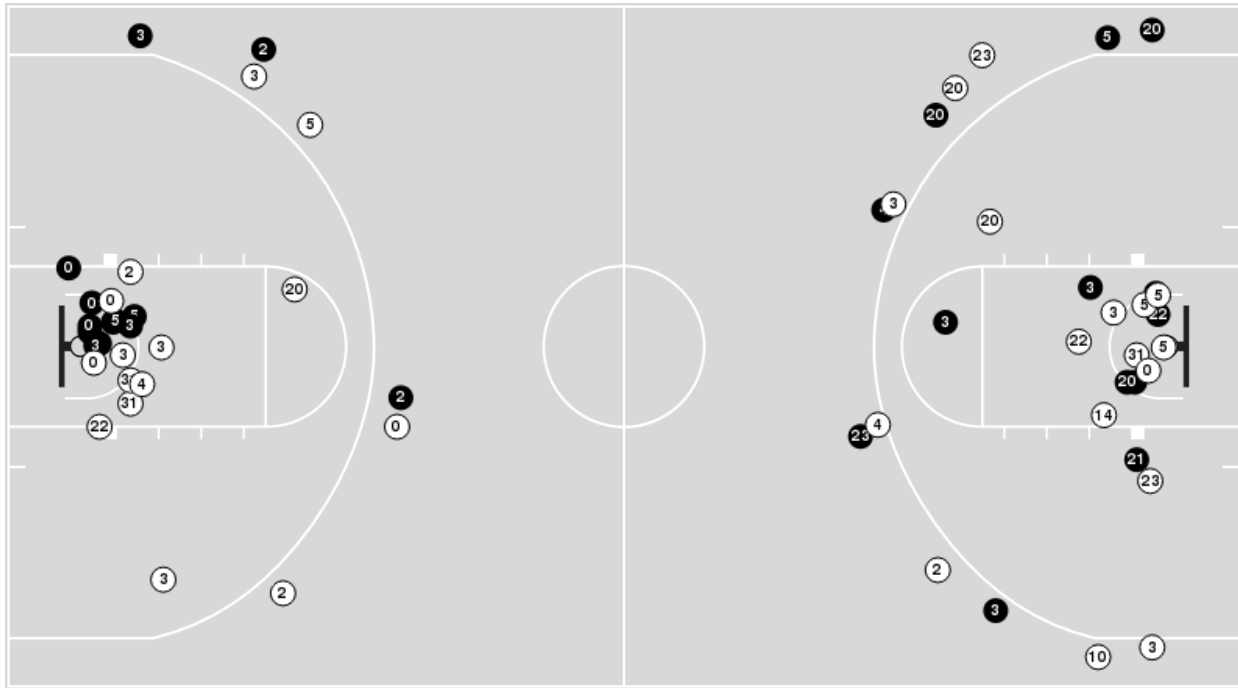

Officials: Verne Harris, David Hall, Nate Harris

Players => 0, 2, 3, 4, 5, 10, 11, 13, 14, 20, 21, 22, 23, 24, 25, 31, 33, 42, 99FG Types=>AllResults=>All

San Diego State

All Field Goals