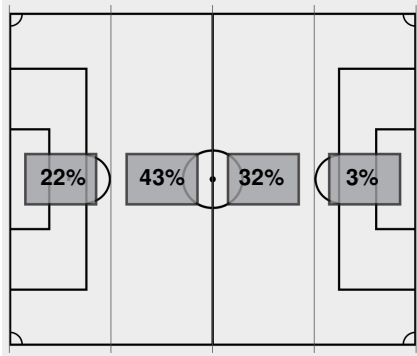

**Cautions and ejections:**

YC - Lobos #3 48:03; YC - Red Raiders 65:40

Official Soccer Box Score - Final  
**New Mexico vs Texas Tech**  
 8/25/2022 John Walker Soccer Complex, Lubbock  
 2022-23 Women's Soccer

**Match Time:** 9:00 PM  
**Match Duration:** 01:56  
**Attendance:** 566

**Officials:**

Stadium: John Walker Soccer Complex  
 Officials:  
 Offsides: New Mexico 0, Texas Tech 0.

Attacking Direction →

5	TOTAL SHOTS	13
3	SHOTS ON TARGET	5
4	SAVES	2
0	CORNERS	9
0	OFFSIDES	0
1	YELLOW CARDS	1
0	RED CARDS	0
35%	POSSESSION TOTAL	65%