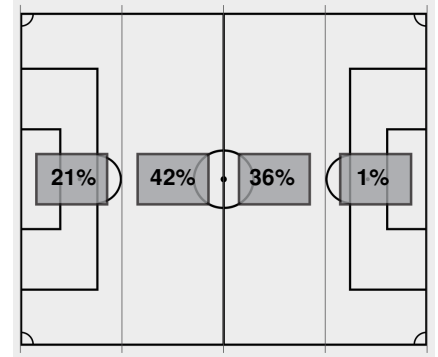

**Cautions and ejections:**

Stadium: John Walker Soccer Complex

Officials:

Offsides: New Mexico 0, Texas Tech 0.

Official Soccer Box Score - First Half  
**New Mexico vs Texas Tech**  
 8/25/2022 John Walker Soccer Complex, Lubbock  
 2022-23 Women's Soccer

**Match Time:** 9:00 PM  
**Match Duration:** 01:56  
**Attendance:** 566

**Officials:**

Attacking Direction →

3	TOTAL SHOTS	5
2	SHOTS ON TARGET	2
1	SAVES	1
0	CORNERS	5
0	OFFSIDES	0
0	YELLOW CARDS	0
0	RED CARDS	0
36%	POSSESSION TOTAL	64%