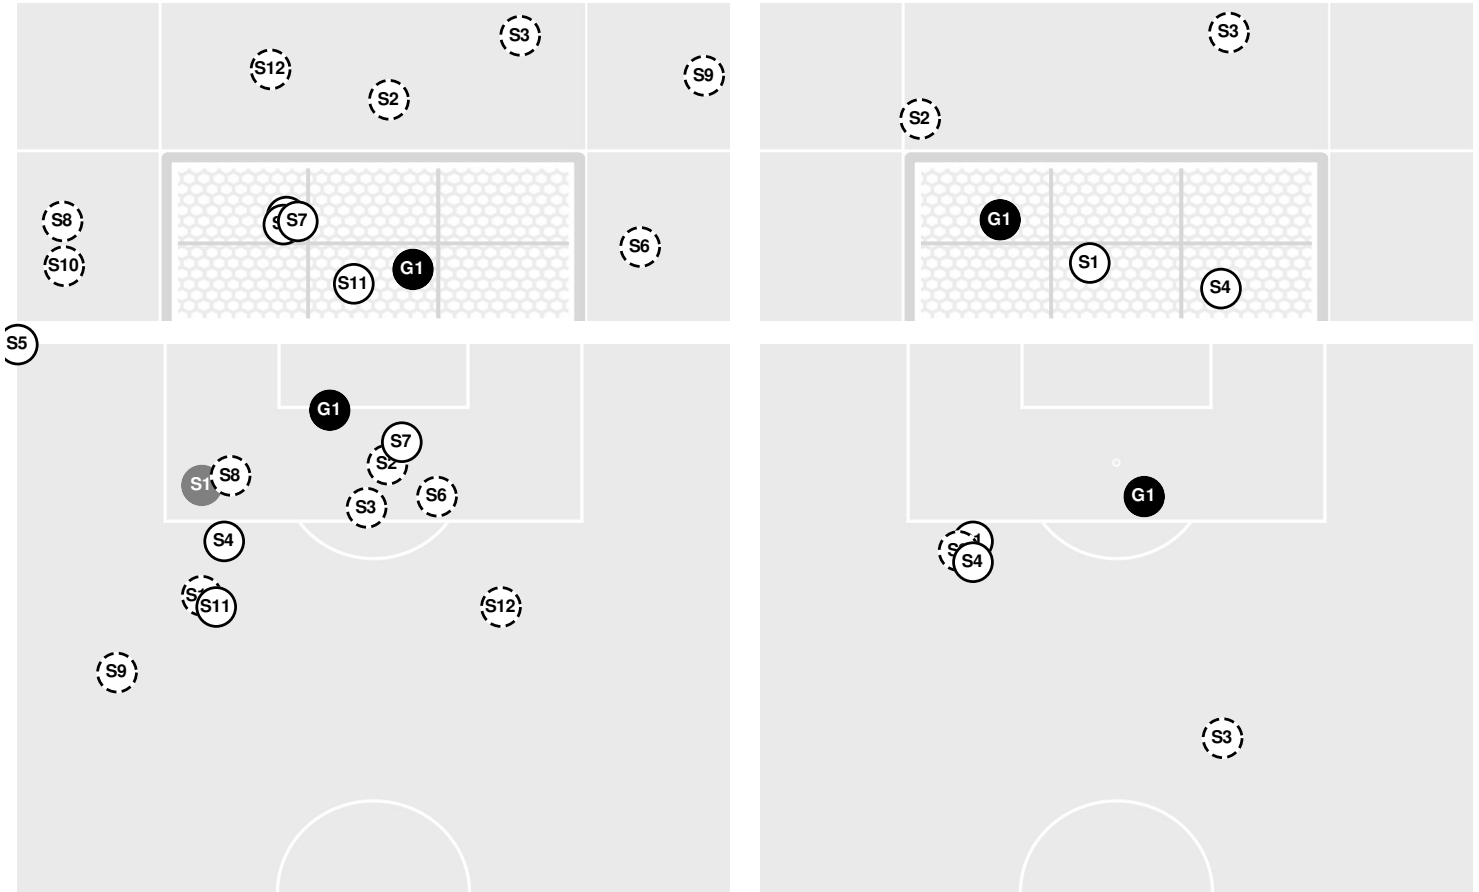

**NEW MEXICO 0, TEXAS TECH 0**

Official Soccer Shot Chart - Final  
**New Mexico vs Texas Tech**  
 8/25/2022 John Walker Soccer Complex, Lubbock  
 2022-23 Women's Soccer

**Match Time:** 9:00 PM  
**Match Duration:** 01:56  
**Attendance:** 566

**Officials:**

Shots by Half Intervals		1st Half	2nd Half
Red Raiders		5	8
Lobos		3	2

**Shot Chart**

**RED RAIDERS**

**LOBOS**

S Shot Off Target   
 S Shot On Target   
 S Blocked   
 G Goal / Own Goal

**Shot Summary**