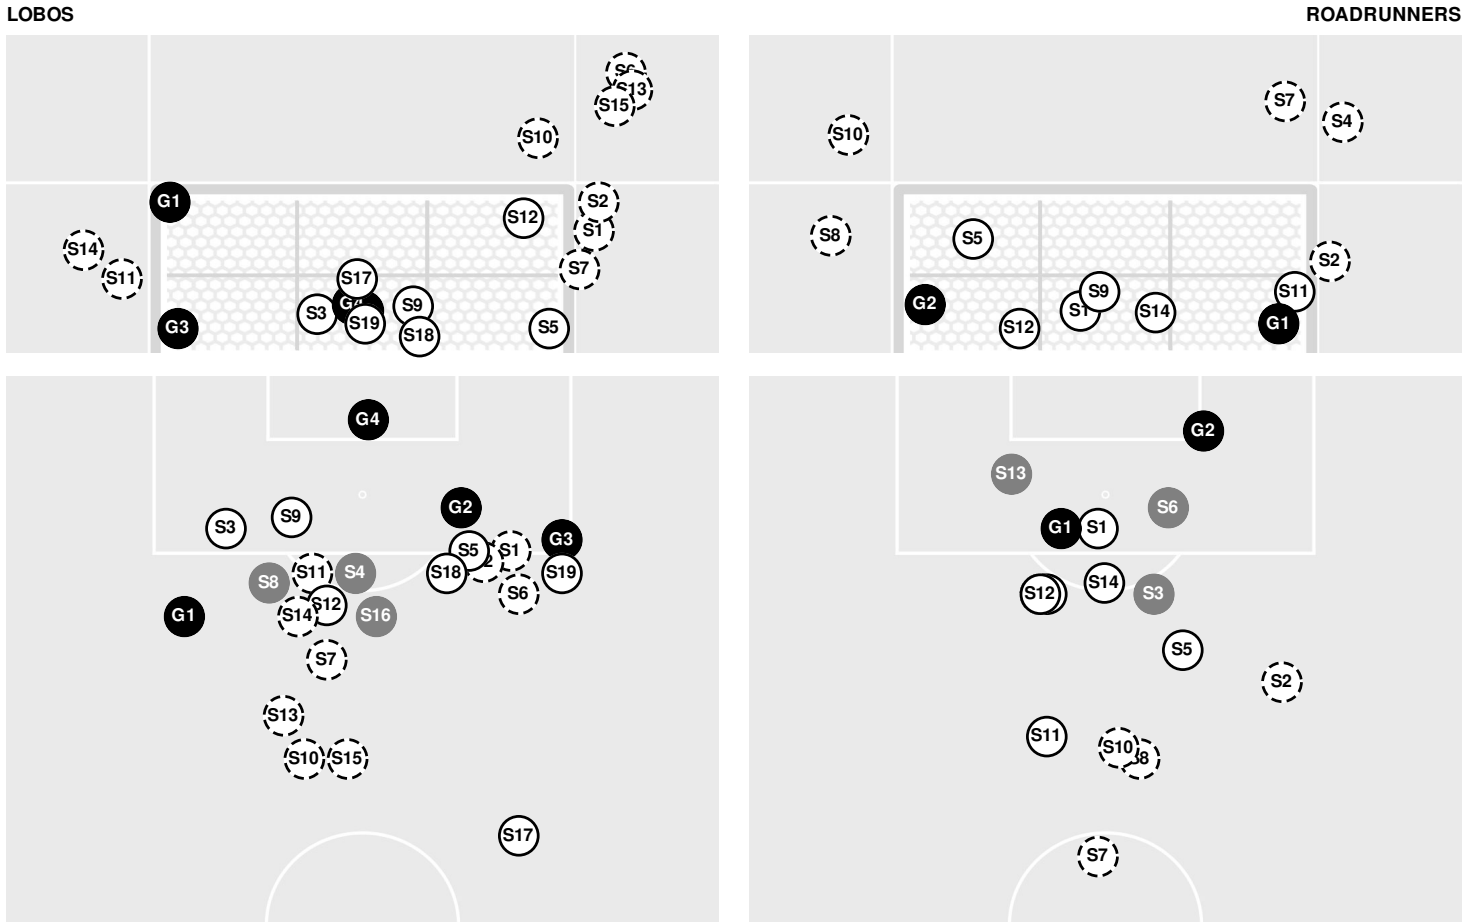

CSU BAKERSFIELD 2, NEW MEXICO 1

Official Soccer Shot Chart - Final
CSU Bakersfield vs New Mexico
 8/21/2022 UNM Soccer Complex, Albuquerque
 2022-23 Women's Soccer

Match Time: 2:30 PM
Match Duration: 01:58
Attendance: 614

Officials: Charlie Delgadillo, Carlos Galvez, Cristian Hernandez, Nader Khalil

Shots by Half Intervals		1st Half	2nd Half
Lobos		11	12
Roadrunners		7	9

Shot Chart

⊖ Shot Off Target ⊙ Shot On Target ⊖ Blocked ⊖ Goal / Own Goal