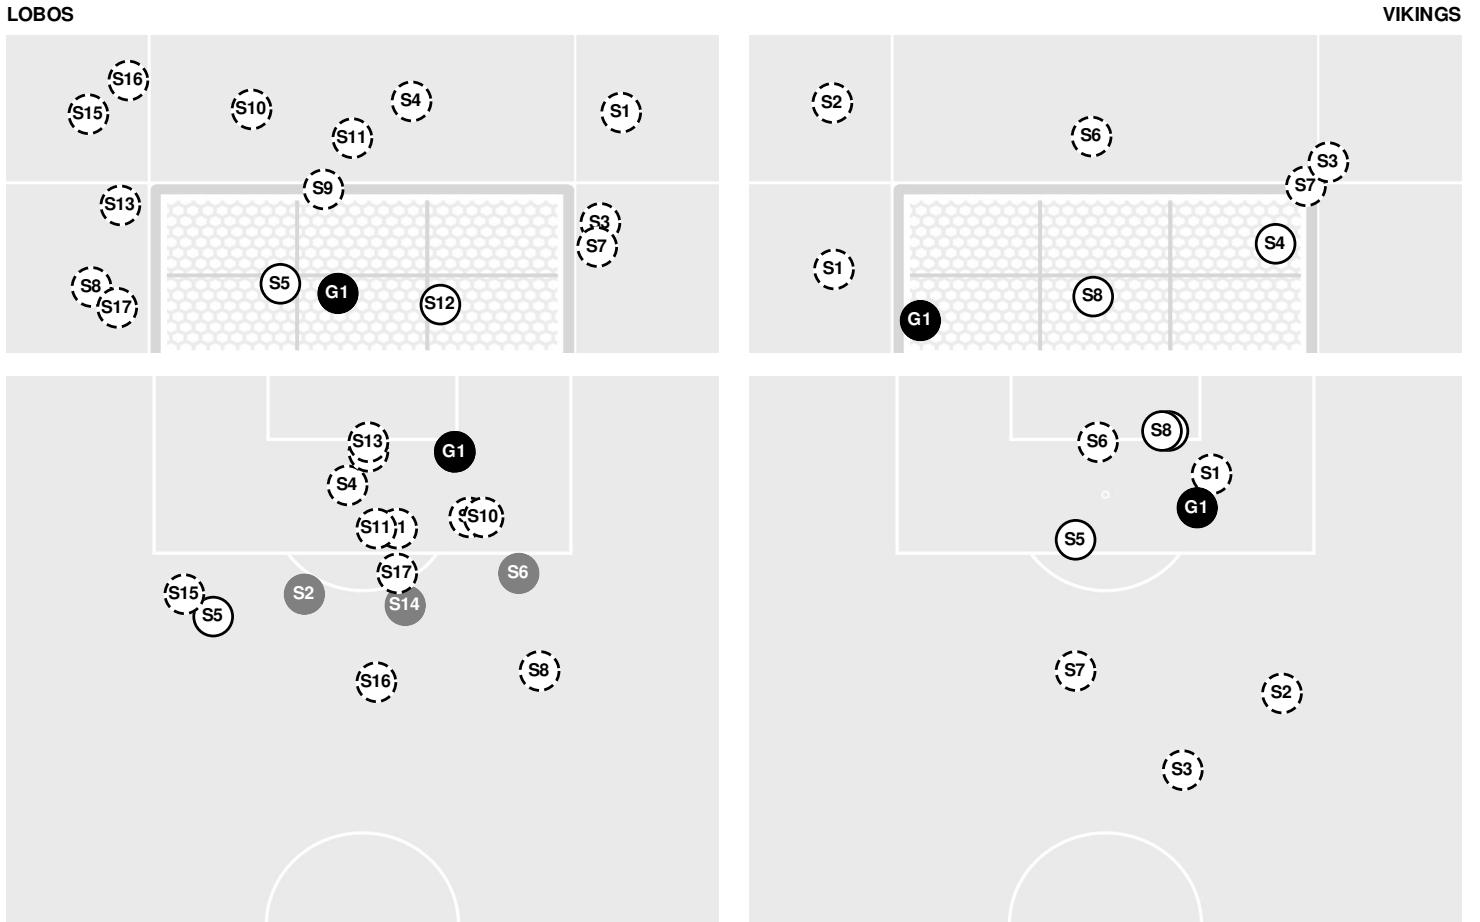

### **PORTLAND ST. 1, NEW MEXICO 1**

- 74:46 Lobos substitution: Edwards, Jadyn for Yoshida, Sakura.
- 75:34 Foul on New Mexico.
- 76:03 Shot by Lobos Baker, Leilani WIDE LEFT.
- 77:52 Vikings substitution: Huling, Chloe for Johnston, Emma.
- 78:00 Vikings substitution: Quartero, Kailee-Rae for Quinn, Lucy.
- 78:43 Offside against New Mexico.
- 79:30 Lobos substitution: Roberts, Sophia for Mariner, Liza.
- 80:54 Foul on Portland St..
- 81:52 Foul on New Mexico.
- 83:58 Lobos substitution: Hendren, Jaelyn for Havenor, Mackenna.
- 83:58 Vikings substitution: Burton, Raniyah for Larsen, Riley.
- 83:58 Vikings substitution: Quinn, Lucy for Quartero, Kailee-Rae.
- 84:43 Foul on New Mexico.
- 86:23 Lobos substitution: Katesigwa, Zaria for McMillon, Skye.
- 86:23 Lobos substitution: Morris, Mercedes for Baker, Leilani.
- 87:09 Foul on Portland St..
- 87:48 Shot by Lobos Edwards, Jadyn WIDE LEFT.
- 89:08 Shot by Lobos Roberts, Sophia WIDE LEFT.
- 89:33 Foul on New Mexico.
- 90:00 Shot by Vikings Higinbotham, Sienna WIDE.
- 90:00 Shot by Vikings Quinn, Lucy, SAVE Davis, Alli.
- 90:00 End of period [90:00].

### **PORTLAND ST. 1, NEW MEXICO 1**

Official Soccer Shot Chart - Final  
**Portland St. vs New Mexico**  
 9/1/2022 UNM Soccer Complex, Albuquerque  
 2022-23 Women's Soccer

**Match Time:** 7:30 PM  
**Match Duration:** 01:49  
**Attendance:** 630

**Officials:** Barbara Skelec, Juan Madera, Amanda Forletta, Chris Frazier

		1st Half	2nd Half
<b>Shots by Half Intervals</b>	Lobos	8	10
	Vikings	1	8

**Shot Chart**

S Shot Off Target   
 S Shot On Target   
 S Blocked   
 G Goal / Own Goal