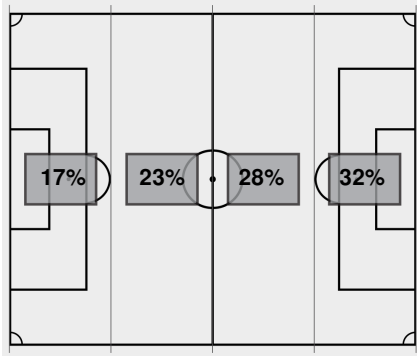

Official Soccer Box Score - Final
Grand Canyon vs New Mexico

9/4/2022 UNM Soccer Complex, Albuquerque
2022-23 Women's Soccer

Match Time: 2:00 PM

Match Duration: 01:59

Attendance: 772

Officials: Carlos Galvez, Cuahutemoc Delgadillo, Xavier Chavez, Mario Oscar Garcia

Cautions and ejections:

YC - Lopes #16 37:53; YC - Lopes #23 59:19; YC - Lobos #15 61:45

Stadium: UNM Soccer Complex

Officials: Referee: Carlos Galvez; Asst. Referee: Cuahutemoc Delgadillo; Xavier Chavez; Alt. Official: Mario Oscar Garcia;

Offsides: Grand Canyon 1, New Mexico 4.

Attacking Direction →

18	TOTAL SHOTS	10
10	SHOTS ON TARGET	3
2	SAVES	8
9	CORNERS	4
1	OFFSIDES	4
2	YELLOW CARDS	1
0	RED CARDS	0
51%	POSSESSION TOTAL	49%