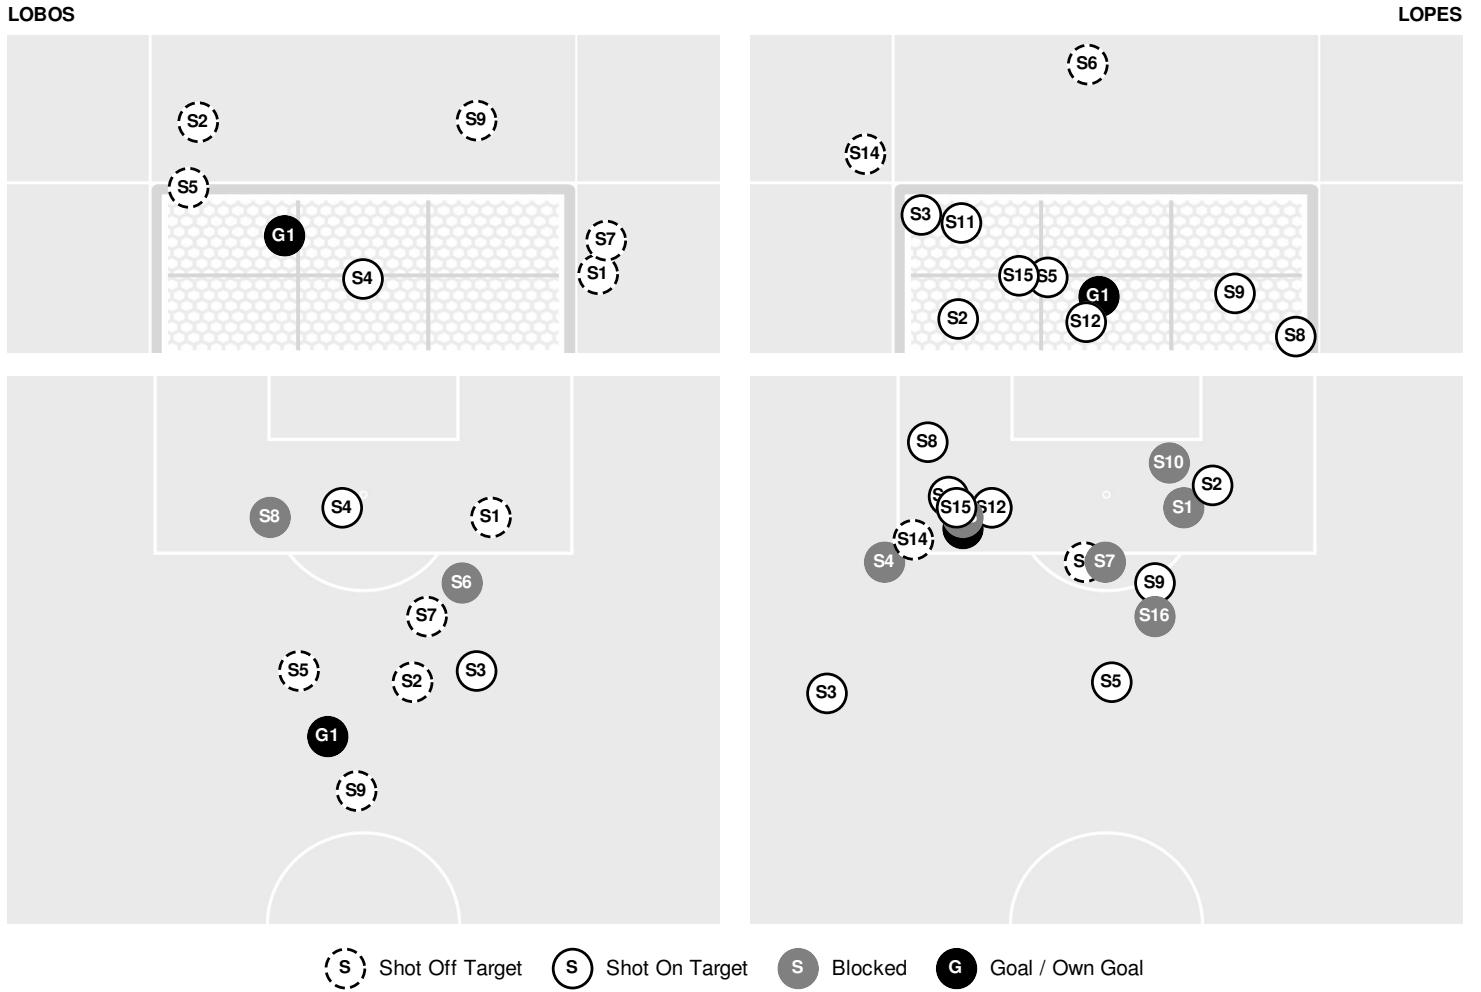

Official Soccer Shot Chart - Final
Grand Canyon vs New Mexico
9/4/2022 UNM Soccer Complex, Albuquerque
2022-23 Women's Soccer

Match Time: 2:00 PM
Match Duration: 01:59
Attendance: 772

Officials: Carlos Galvez, Cuahutemoc Delgadillo, Xavier Chavez, Mario Oscar Garcia

Shots by Half Intervals		1st Half	2nd Half
Lobos		4	6
Lopes		8	10

Shot Chart

Shot Summary