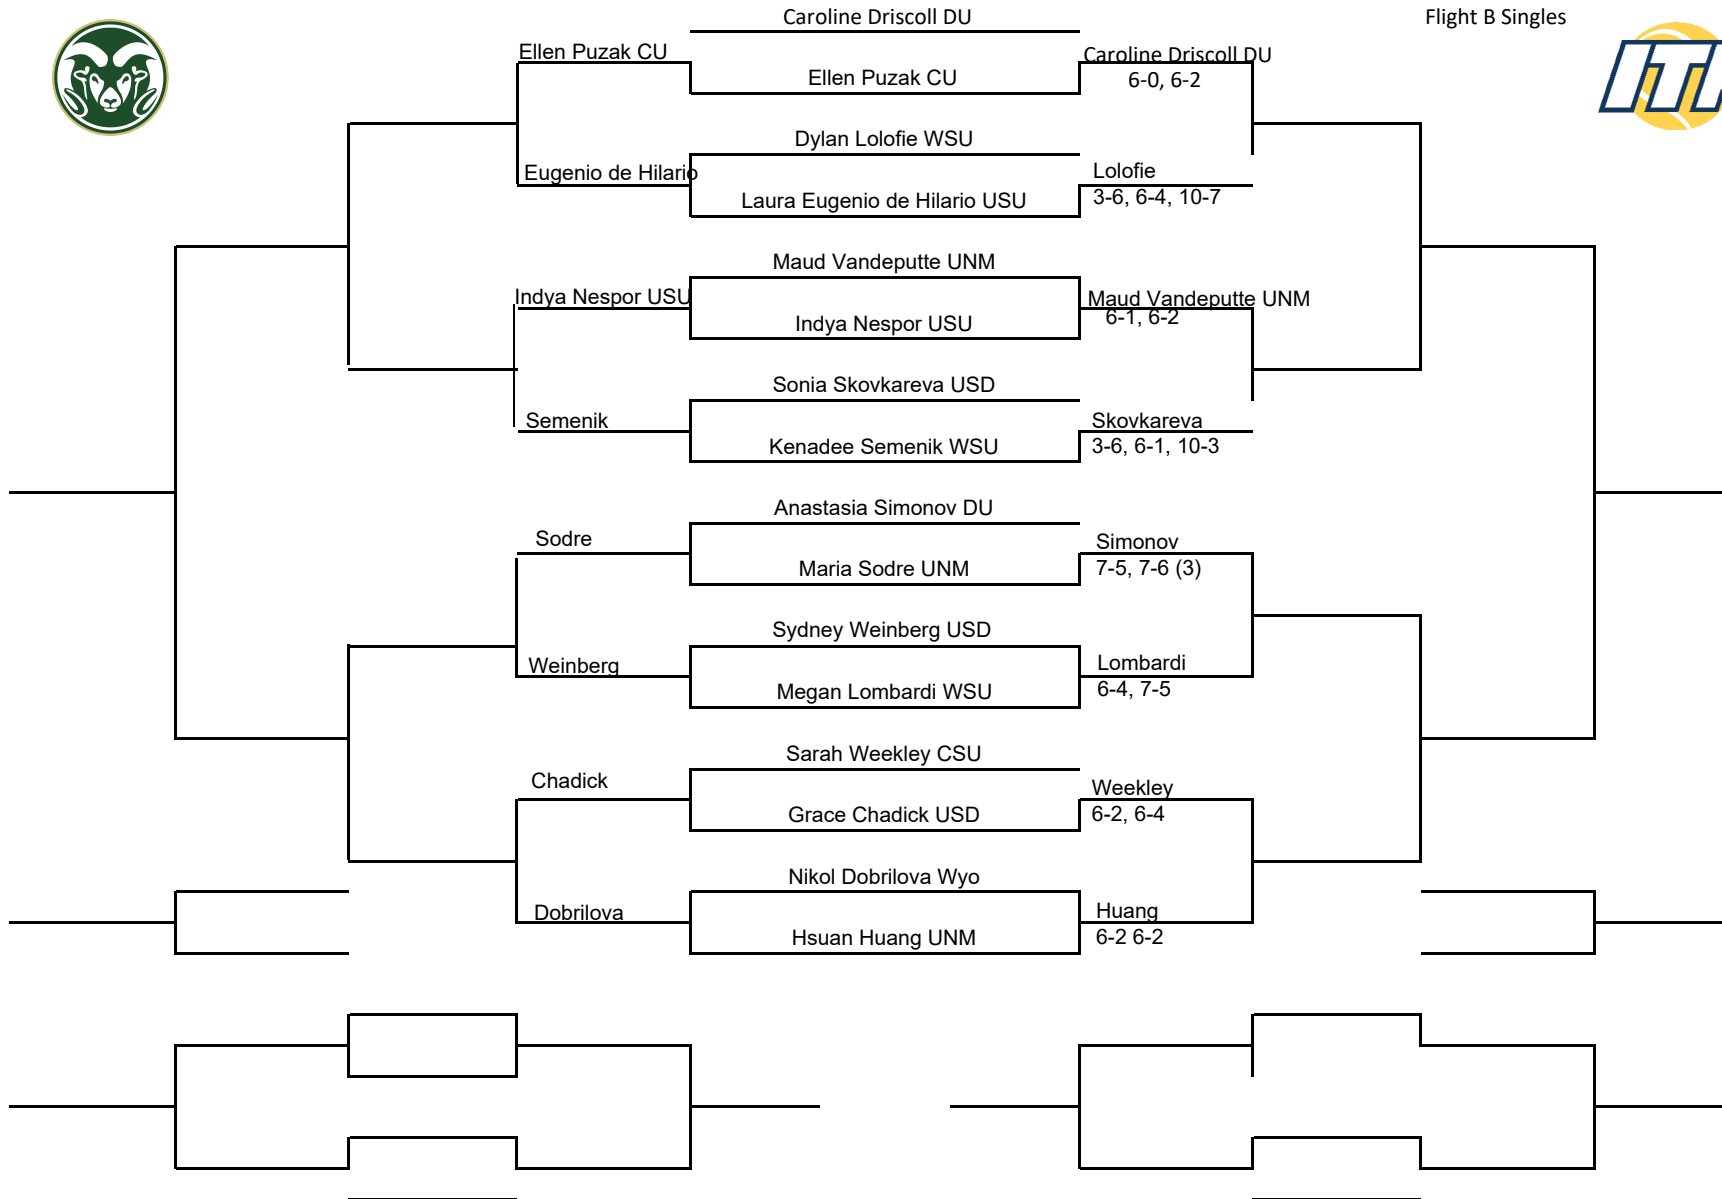

Taylor Melville DU

Flight A Singles

\*

Flight B Singles

Claudia Martinez de Velasco DU

Flight C Singles

Doubles Flight A

Doubles Flight B