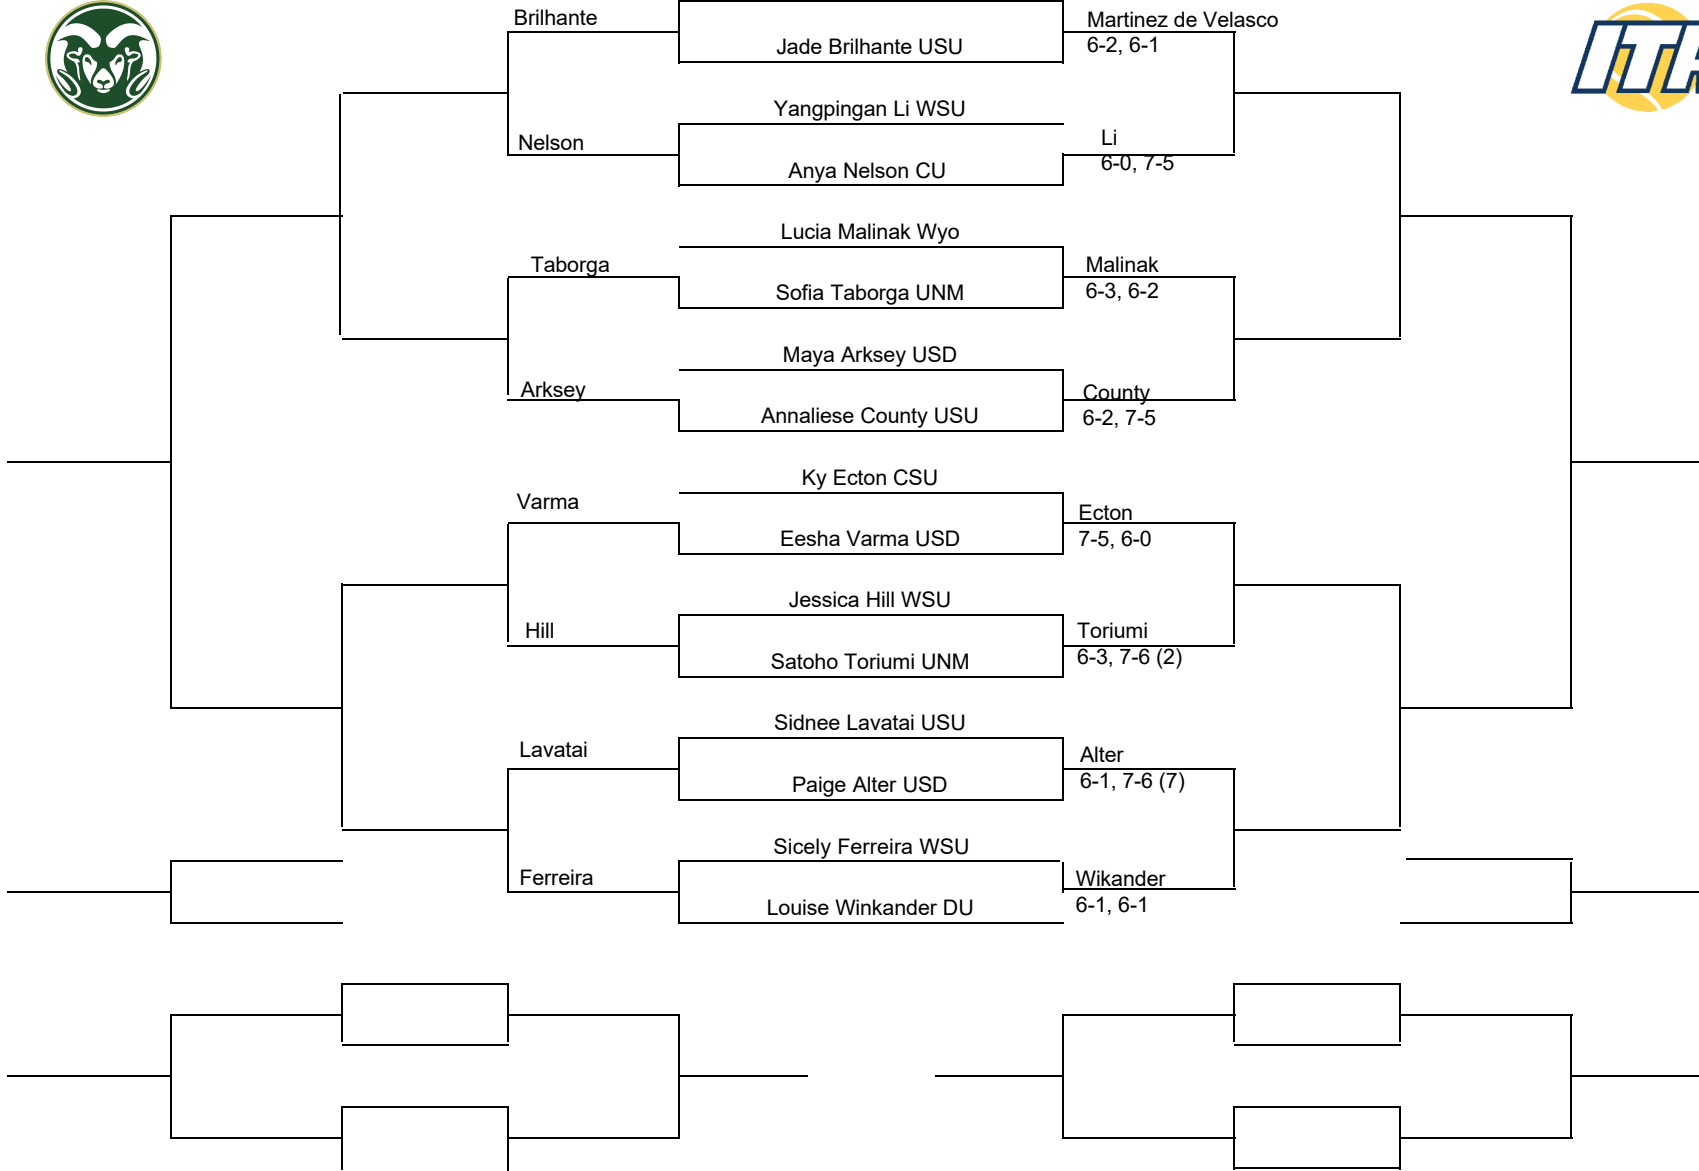

Taylor Melville DU

Flight A Singles

\*

Flight B Singles

Claudia Martinez de Velasco DU

Flight C Singles

Doubles Flight A

Doubles Flight B