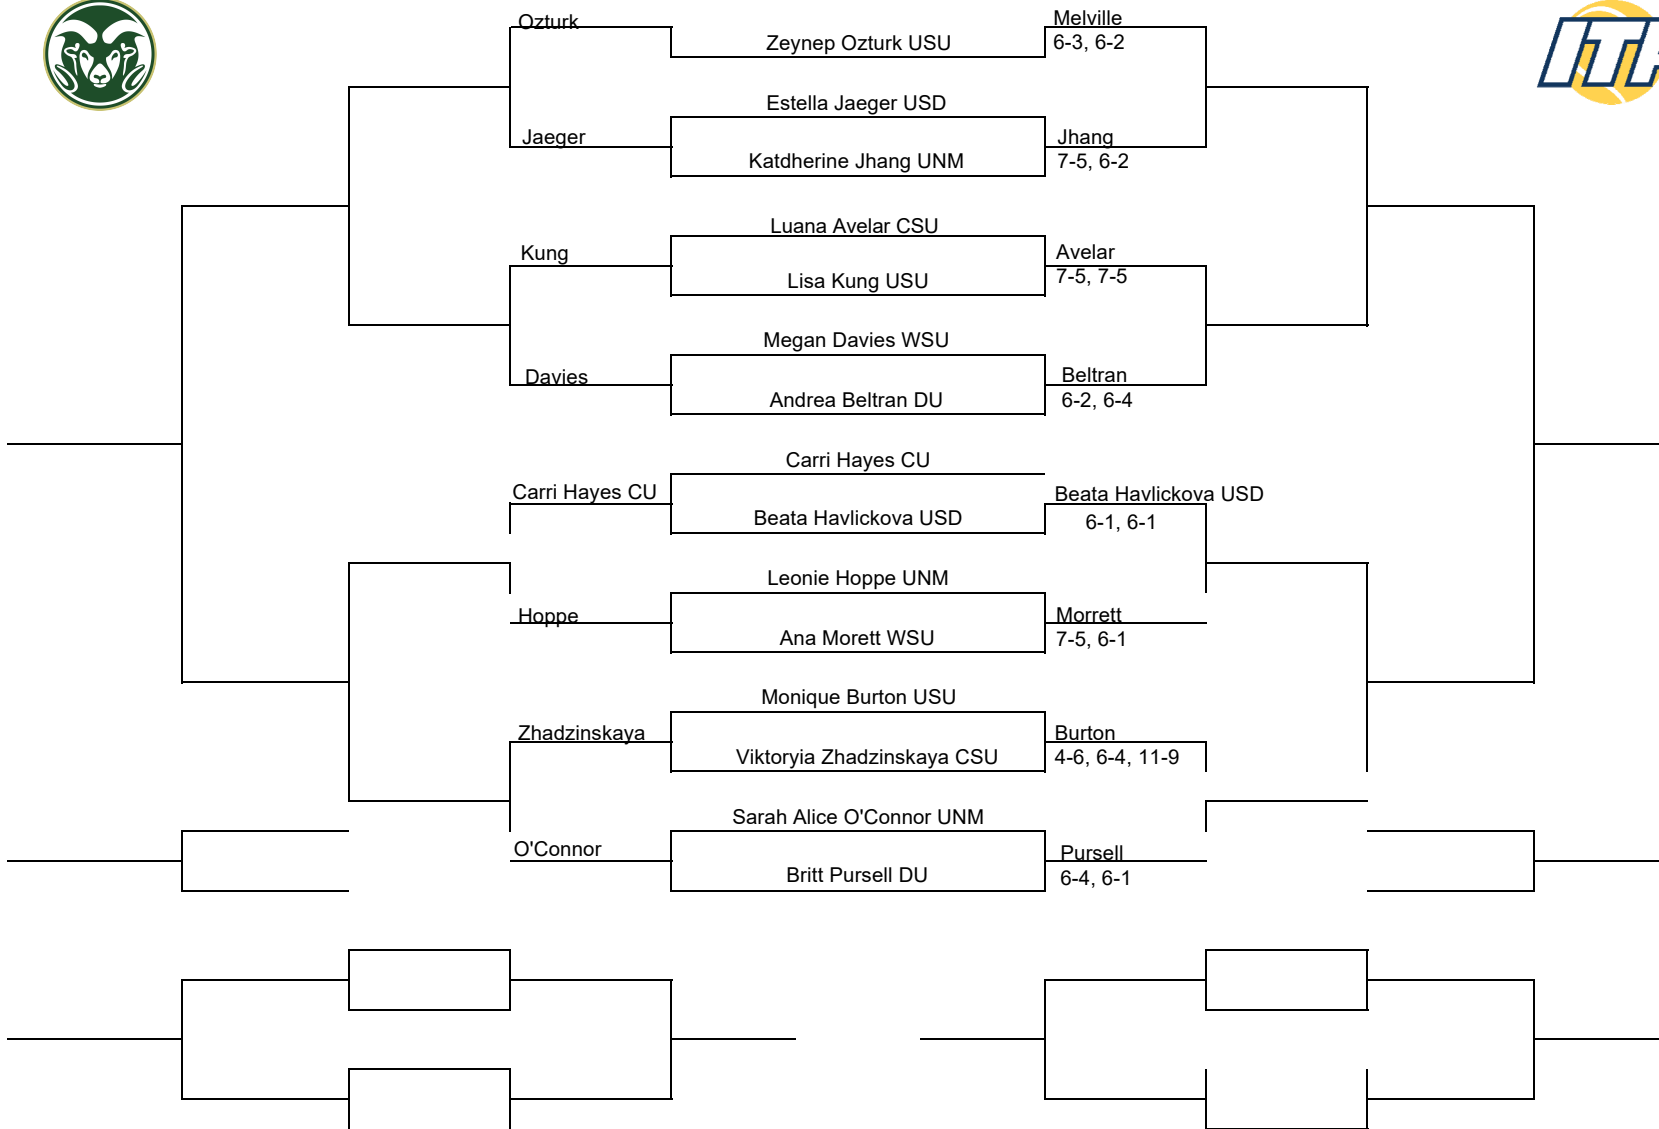

Taylor Melville DU

Flight A Singles

\*

Flight B Singles

Claudia Martinez de Velasco DU

Flight C Singles

Doubles Flight A

Doubles Flight B