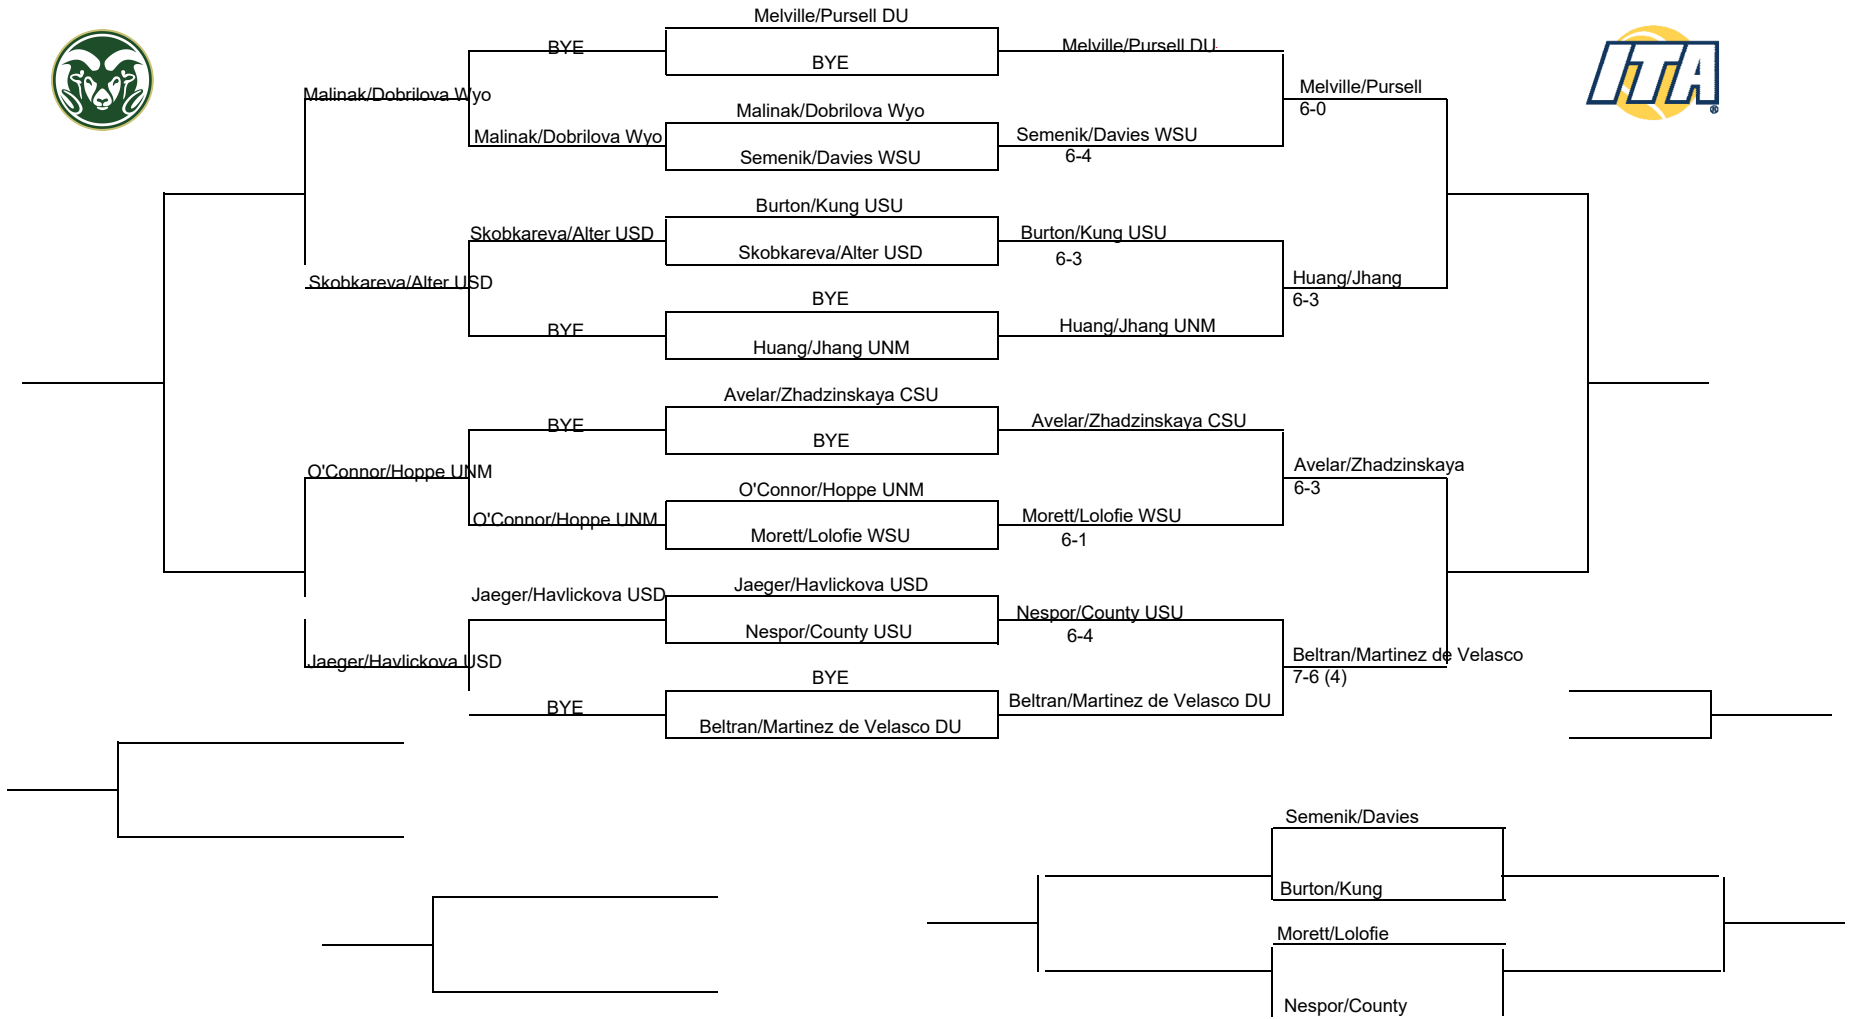

Taylor Melville DU

Flight A Singles

\*

Flight B Singles

Claudia Martinez de Velasco DU

Flight C Singles

Doubles Flight A

Doubles Flight B