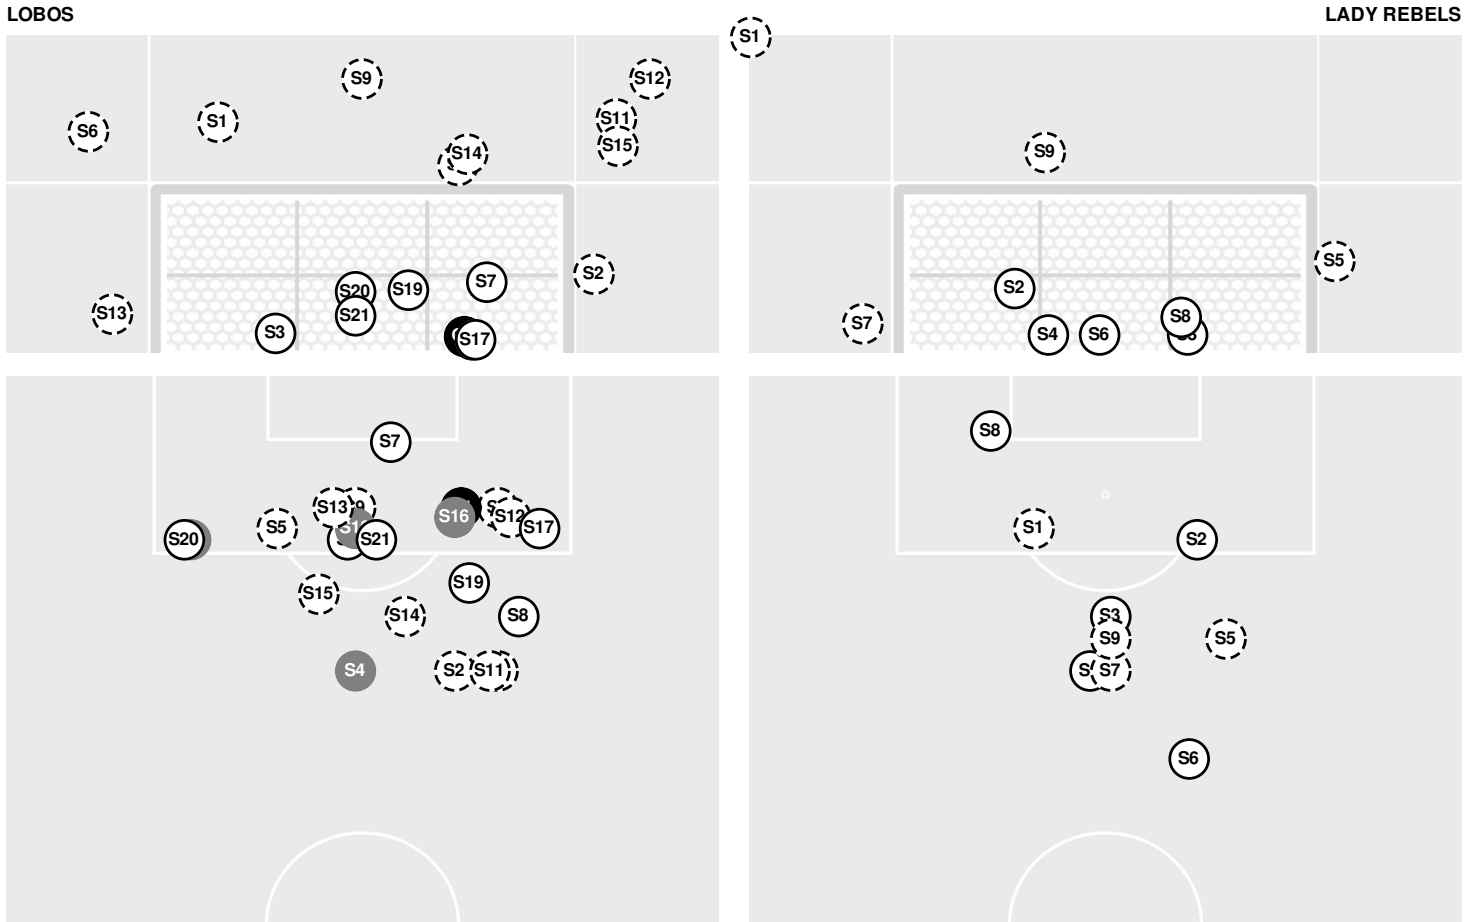

UNLV vs New Mexico

10/13/2022 UNM Soccer Complex, Albuquerque
2022-23 Women's Soccer

Officials: Troy Thiele, Nader Khalil, Barbara Skelec, Cristian Campo Hernandez

Shots by Half Intervals		1st Half	2nd Half
Lobos		13	9
Lady Rebels		3	6

Shot Chart

S Shot Off Target
S Shot On Target
S Blocked
G Goal / Own Goal

Shot Summary