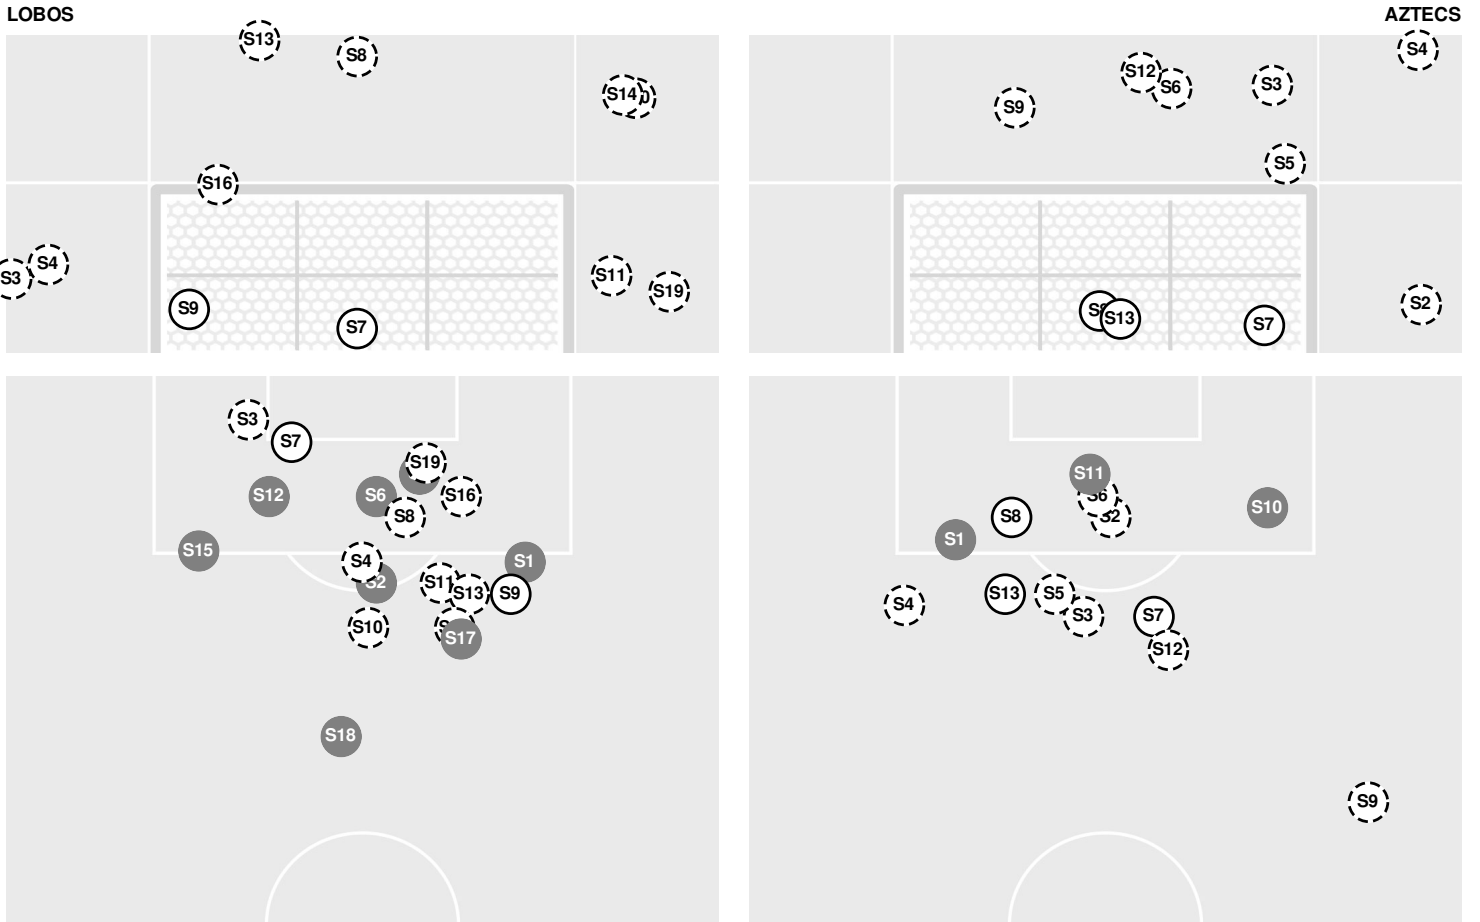

Official Soccer Shot Chart - Final
San Diego St. vs New Mexico
10/27/2022 UNM Soccer Complex, Albuquerque, NM
2022-23 Women's Soccer

Match Time: 7:30 PM
Match Duration: 01:50
Attendance: 804

Officials: Cuahutemoc Delgadillo, Mario Oscar Garcia, Juan Madera, Barbara Skelec

Shots by Half Intervals		1st Half	2nd Half
Lobos		7	12
Aztecs		7	6

Shot Chart

S Shot Off Target
S Shot On Target
S Blocked
G Goal / Own Goal

Shot Summary