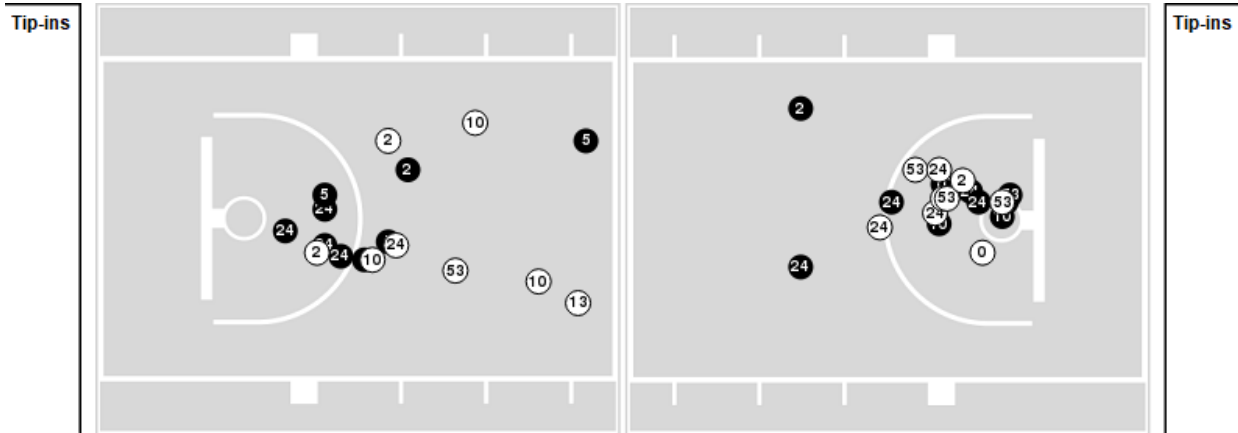

Blow Up Chart

● Made   ○ Missed   N - Player Number

New Mexico	M/A	%
Field Goals	29/67	43
2 Points	24/48	50
3 Points	5/19	26
Free Throws	14/22	64

New Mexico	M/A	%
Points in the Paint	40 (20 / 37)	54
Fast Break Points	12 (7/7)	100
Second Chance Points	12 (8/18)	44
Effective FG%	47