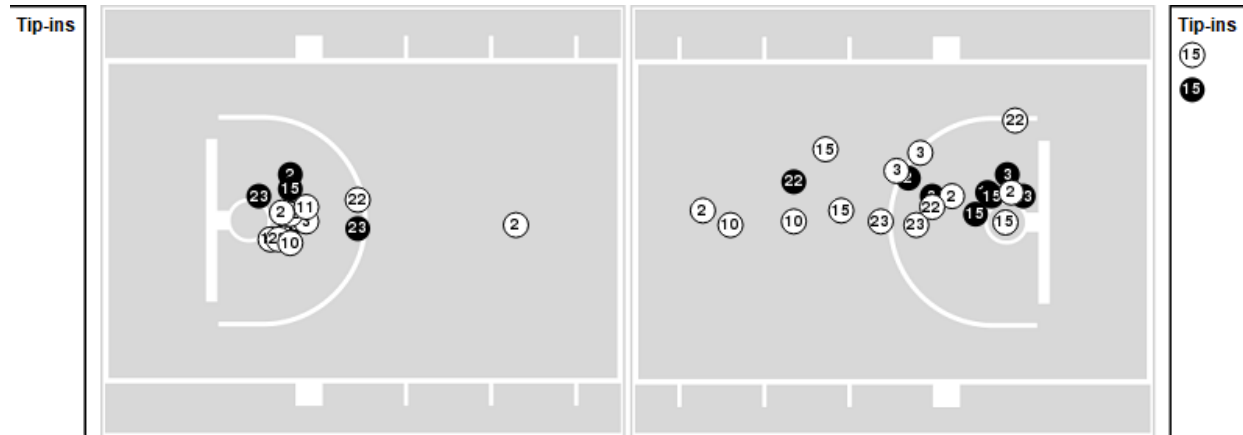

Louisiana Tech	M/A	%
Field Goals	21/59	36
2 Points	13/40	32
3 Points	8/19	42
Free Throws	15/21	71

Louisiana Tech	M/A	%
Points in the Paint	26 (13 / 35)	37
Fast Break Points	17 (11/13)	85
Second Chance Points	11 (7/12)	58
Effective FG%	42	

Officials: Mike Littlewood, Shawn Lehigh, Tommy Nunez

Players => AllFG Types=>AllResults=>All

New Mexico

All Field Goals

Blow Up Chart

● Made ○ Missed N - Player Number

New Mexico	M/A	%
Field Goals	25/66	38
2 Points	16/42	38
3 Points	9/24	38
Free Throws	15/22	68