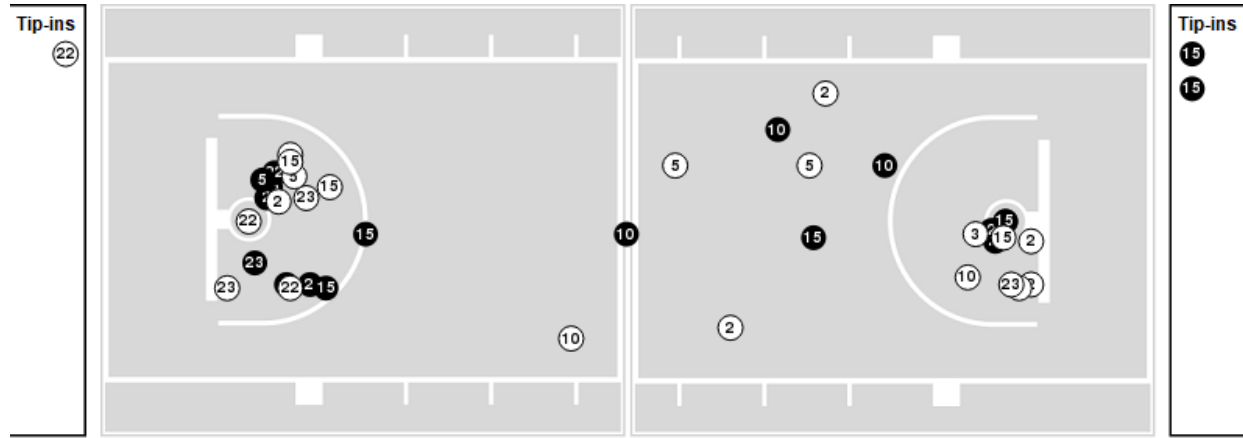

Blow Up Chart

● Made ○ Missed N - Player Number

New Mexico	M/A	%
Field Goals	22/62	35
2 Points	17/40	42
3 Points	5/22	23
Free Throws	21/23	91

New Mexico	M/A	%
Points in the Paint	34 (17 / 38)	45
Fast Break Points	9 (8/9)	89
Second Chance Points	10 (6/14)	43
Effective FG%	40