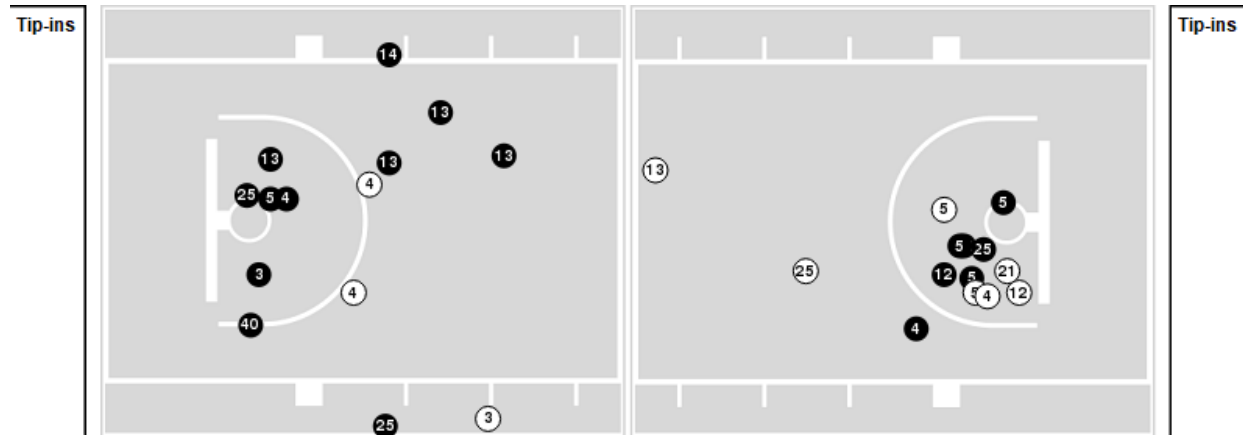

Blow Up Chart

● Made   ○ Missed   N - Player Number

San Diego State	M/A	%
Field Goals	29/51	57
2 Points	22/34	65
3 Points	7/17	41
Free Throws	16/23	70

San Diego State	M/A	%
Points in the Paint	32 (16 / 25)	64
Fast Break Points	6 (3/7)	43
Second Chance Points	12 (8/10)	80
Effective FG%	64