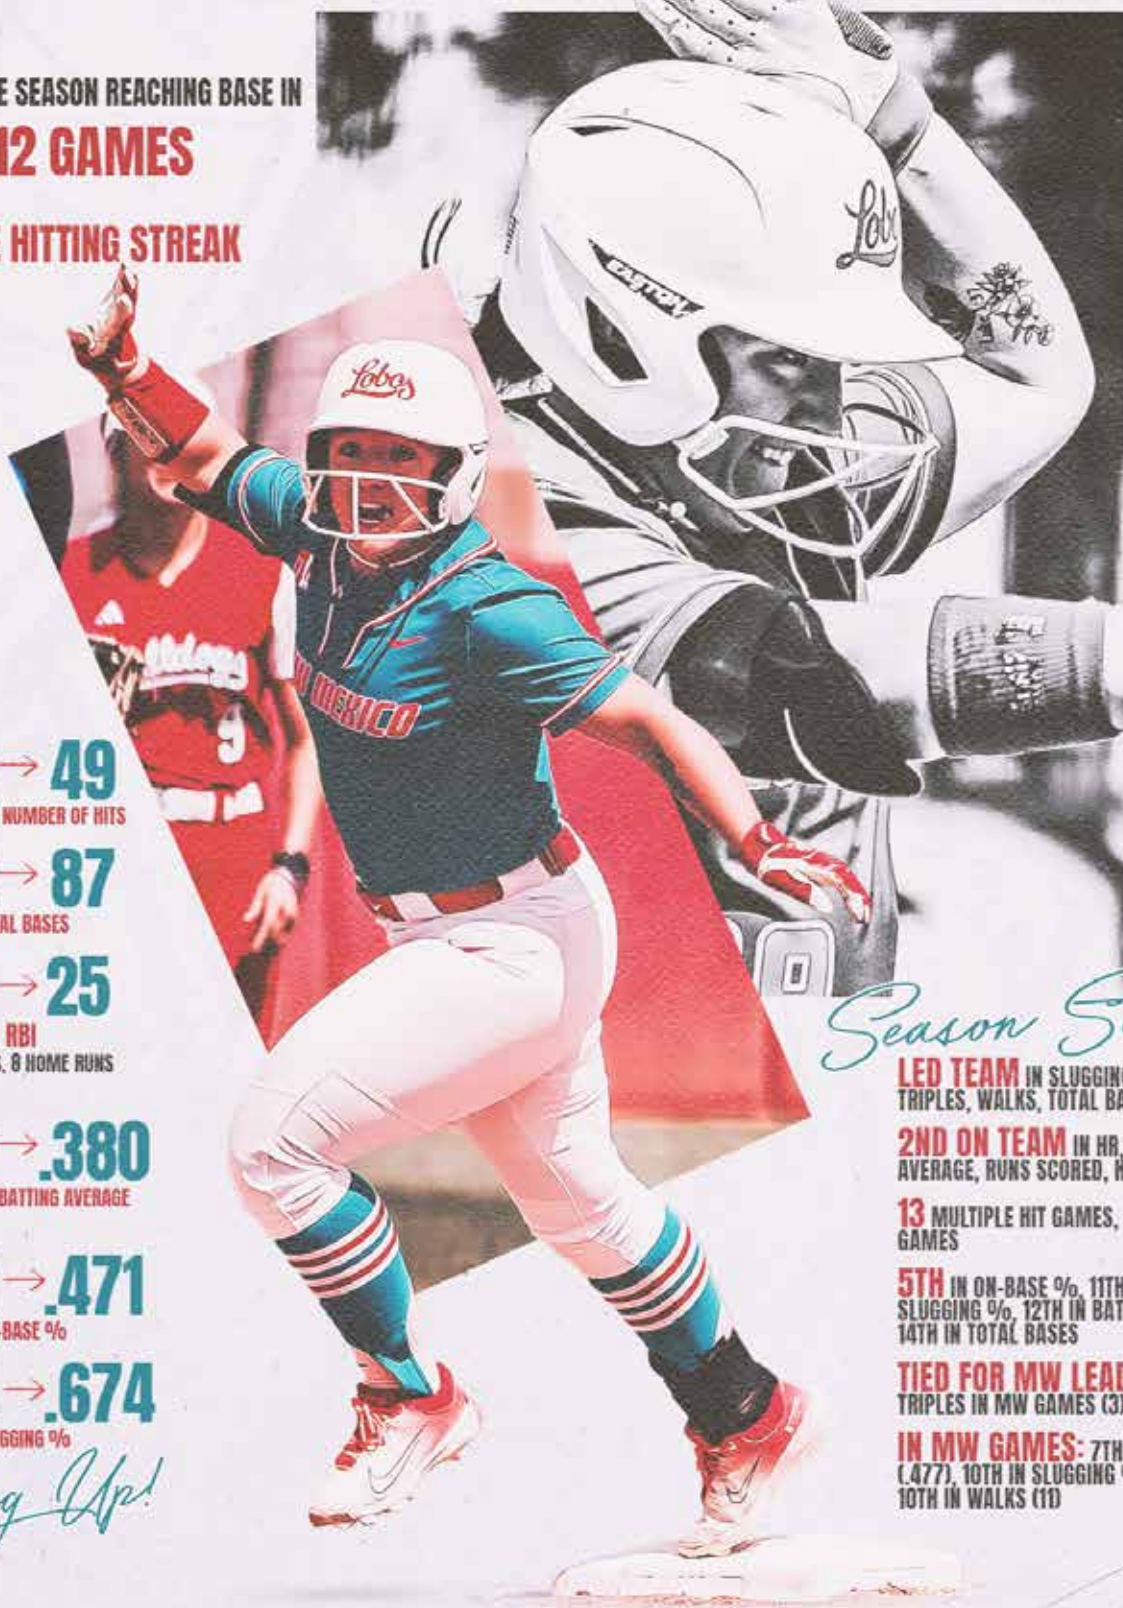

CLOSED THE SEASON REACHING BASE IN

LAST 12 GAMES

AND WITH

5-GAME HITTING STREAK

**K
E
Y
A
N
N
A
H

C
H
A
V
E
Z**

45 → 49

INCREASED NUMBER OF HITS

52 → 87

TOTAL BASES

19 → 25

RBI

5 TRIPLES, 8 HOME RUNS

.315 → .380

INCREASED BATTING AVERAGE

.410 → .471

ON-BASE %

.364 → .674

SLUGGING %

Going Up!

Season Stats

LED TEAM IN SLUGGING %, ON-BASE %, TRIPLES, WALKS, TOTAL BASES

2ND ON TEAM IN HR, RBI, BATTING AVERAGE, RUNS SCORED, HITS

13 MULTIPLE HIT GAMES, 7 MULTIPLE RBI GAMES

5TH IN ON-BASE %, 11TH IN THE MW IN SLUGGING %, 12TH IN BATTING AVERAGE, 14TH IN TOTAL BASES

TIED FOR MW LEAD IN TRIPLES & IN TRIPLES IN MW GAMES (3)

IN MW GAMES: 7TH IN ON-BASE % (.477), 10TH IN SLUGGING % (.660), 10TH IN WALKS (1)

Lobos

SOFTBALL