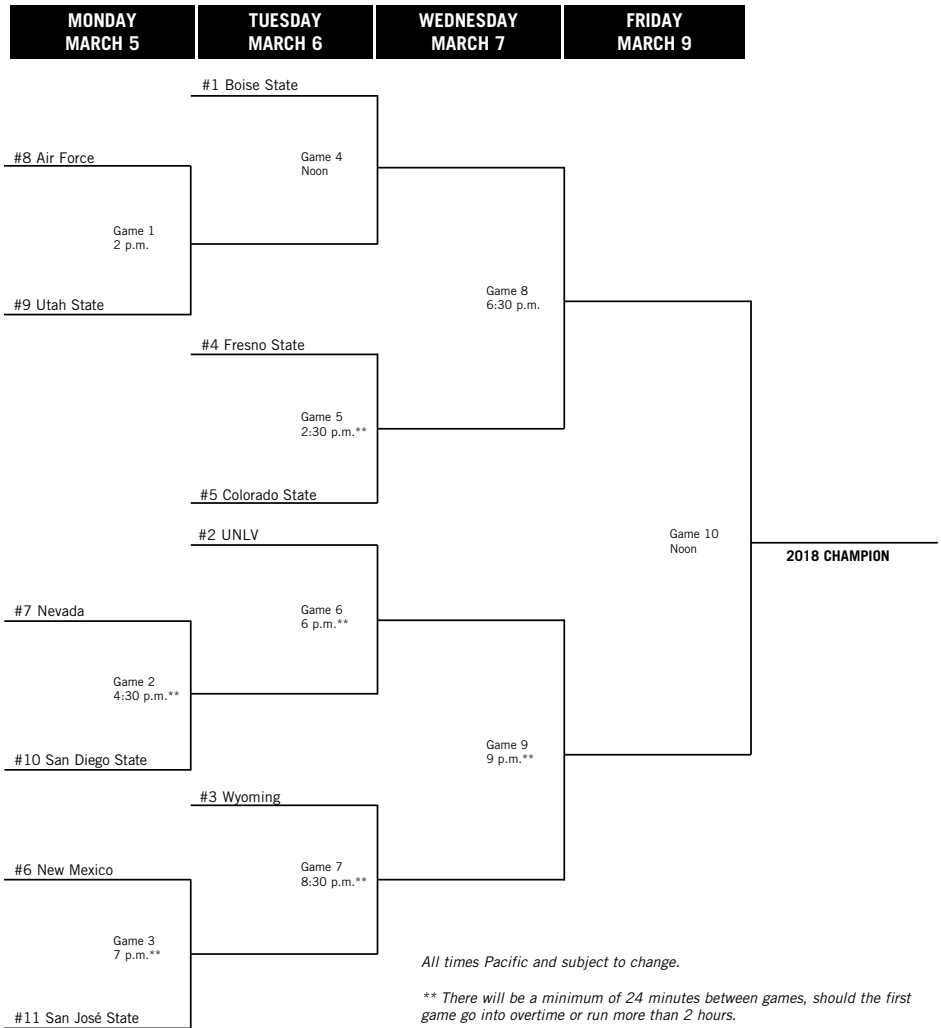

UNM Thanksgiving Tournament

Nov. 24	Wichita St.	W, 76-62
Nov. 25	UC Irvine	W, 83-61
Nov. 26	Illinois	W, 97-68

Nov. 30	at UTEP	W, 59-35
Dec. 2	at New Mexico St.	W, 101-93
Dec. 6	Texas Tech	W, 90-56
Dec. 10	Navy	W, 94-87 (OT)
Dec. 16	at Oklahoma	L, 105-63
Dec. 20	Lamar	W, 90-58
Dec. 28	at Air Force*	W, 88-59
Dec. 30	Nevada*	W, 72-68
Jan. 3	Boise St.*	W, 100-83
Jan. 6	at San Jose St.*	L, 95-86
Jan. 10	at Wyoming*	L, 66-55
Jan. 13	Fresno St.*	W, 88-75
Jan. 17	UNLV*	L, 68-66
Jan. 20	at San Diego St.*	L, 97-89
Jan. 27	at Colorado St.*	L, 74-71 (OT)
Jan. 31	Utah St.*	W, 80-47
Feb. 3	San Jose St.*	W, 92-62
Feb. 7	at Boise St.*	L, 91-85
Feb. 10	Air Force*	W, 57-49
Feb. 14	at Utah St.*	W, 74-50
Feb. 21	Wyoming*	L, 63-62
Feb. 24	at UNLV*	L, 74-62
Feb. 27	Colorado St.*	W, 54-48
Mar. 2	at Fresno St.*	8 p.m.

2018 MW Championship (Las Vegas, NV)

Mar. 5 (11)San Jose St. (1st Round) 8 p.m.

Bold denotes home game at Dreamstyle Arena - The Pit (15,411)

Italics denotes tournament

*Denotes Mountain West game

Game times listed are Mountain time and subject to change

BROADCAST INFORMATION

Radio: KNML-AM (610)
Announcers: Josh Suchon & Nikki Lobato
Live Stream: Mountain West Network
Live Stats: GoLobos.com (WBB Schedule)

2018 MOUNTAIN WEST WOMEN'S BASKETBALL CHAMPIONSHIP

MONDAY-WEDNESDAY, FRIDAY, MARCH 5-7, 9
THOMAS & MACK CENTER
LAS VEGAS, NEVADA

BRACKETOLOGY

The Lobos find themselves on the bottom half of the bracket, and as the No. 6 seed will face the 11th seed, San Jose State, in the opening round of the tournament. Should they continue on, Wyoming as the No. 3 would be UNM's quarterfinal opponent.

UNM's potential semifinal opponents would be host and No. 2 seed UNLV, No. 7 Nevada or No. 10 San Diego State. The other half of the bracket features No. 1 Boise State, No. 4 Fresno State, No. 5 Colorado State, No. 8 Air Force and No. 9 Utah State.