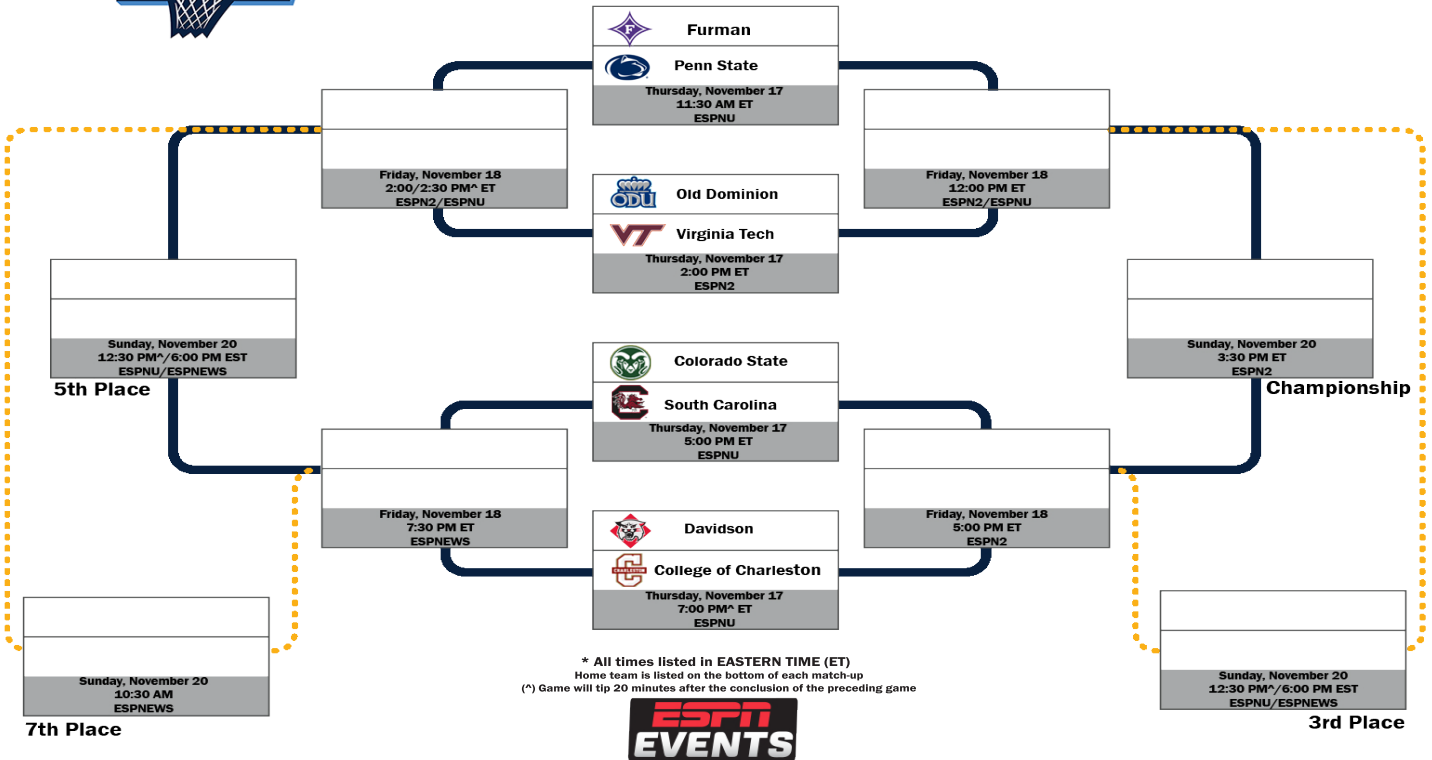

2022 Shriners Children's Charleston Classic

November 17, 18 & 20
TD Arena
Charleston, SC

COLLEGE OF CHARLESTON

Team Name.....Cougars
Head Coach.....Pat Kelsey (2nd)
College of Charleston Record: 19-16
KenPom Ranking 176
Current Streak..... W1

COLORADO STATE

Team Name.....Rams
Head Coach.....Niko Medved (5th)
Colorado State Record: 80-46
KenPom Ranking 94
Current Streak..... W3

DAVIDSON

Team Name.....Wildcats
Head Coach.....Matt McKillop (1st)
Davidson Record: 3-0
KenPom Ranking 110
Current Streak..... W3

PENN STATE'S POTENTIAL SUNDAY OPPONENTS

SOUTH CAROLINA

Team Name.....Gamecocks
Head Coach.....Lamont Paris (1st)
South Carolina Record: 2-0
KenPom Ranking 83
Current Streak..... W2

PENN STATE'S CHARLESTON CLASSIC BRACKET BY THE NUMBERS

	Penn State	Furman	Old Dominion	Virginia Tech
Scoring Offense	83.7	90.0	71.7	89.0
Scoring Defense	65.0	64.5	64.7	62.0
Scoring Margin	+18.7	+25.5	+7.0	+27.0
Field Goal Pct.	52.8	55.9	42.2	54.8
Field Goal Pct. Defense	41.3	39.5	39.4	41.5
Free Throw Pct.	72.4	75.8	65.4	79.2
3FG Made Per Game	14.7	6.5	4.0	11.7
3FG Pct.	47.8	29.5	27.3	44.9
3FG Pct. Defense	32.8	34.8	31.4	33.9
Rebounding	34.7	42.0	44.3	35.3
Rebounding Allowed	29.0	30.0	32.7	27.7
Rebounding Margin	+5.7	+12.0	+11.6	+7.6
Assists	21.0	20.0	12.7	17.3
Steals	5.7	10.0	4.3	4.0
Turnovers	10.0	15.0	9.7	7.3