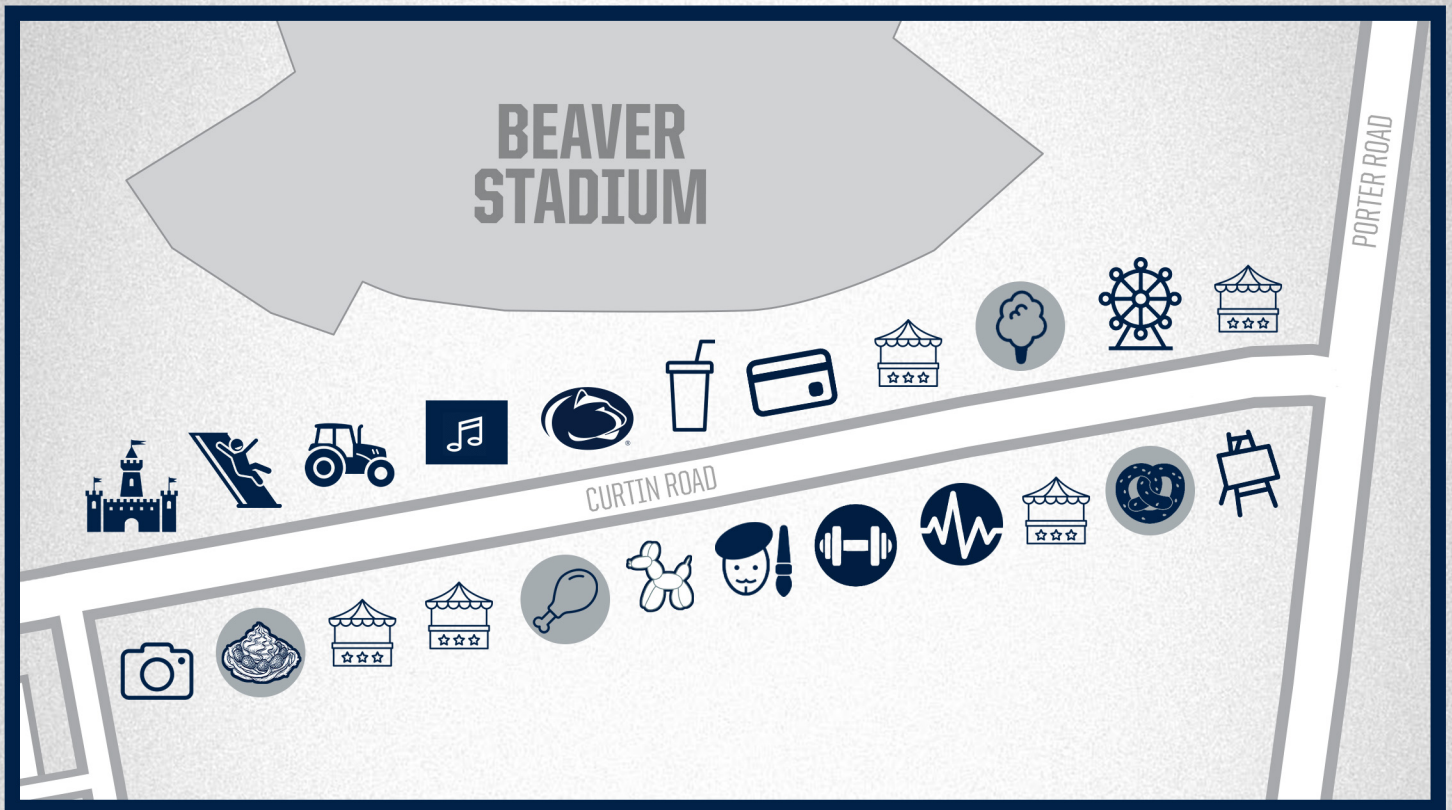

BLUE - WHITE  
**BOARDWALK**  
 FAN FEST  
 SAT., APRIL 23 - 9:00 AM - 2:00 PM

CASTLE

PEPSI

CARICATURE ARTIST

FACE PAINTER

SLIDE

PSECU

SOFT PRETZEL

BALLOON SCULPTOR

TRACTORS

CARNIVAL GAME

PENN STATE HEALTH

CHICKEN

STAGE/  
LIVE MUSIC

COTTON CANDY

PLANET FITNESS

FUNNEL CAKE

MARKETING  
TABLE

FERRIS WHEEL

360° PHOTO BOOTH

BLUE-WHITE GAME PRESENTED BY