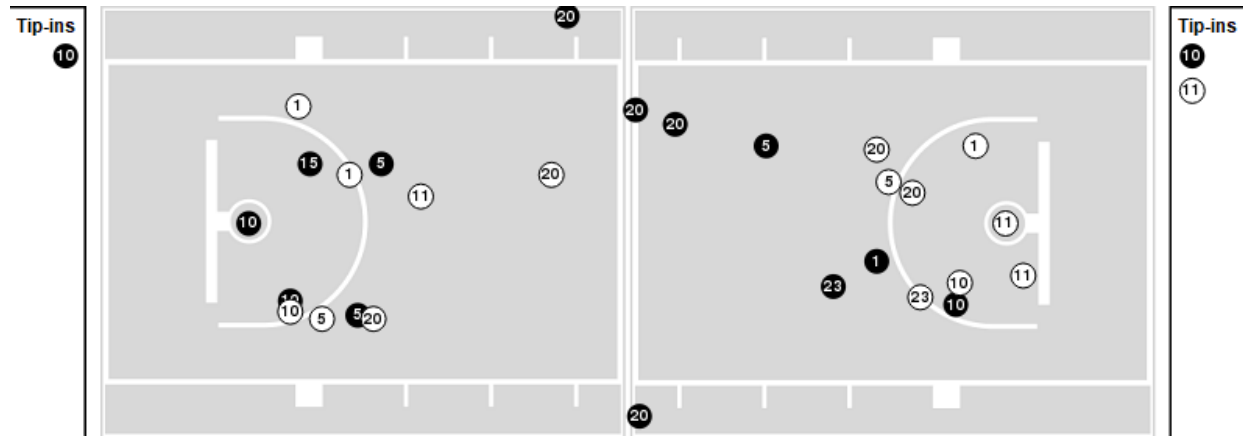

Blow Up Chart

● Made ○ Missed N - Player Number

Penn St.	M/A	%
Field Goals	21/50	42
2 Points	15/34	44
3 Points	6/16	38
Free Throws	9/13	69

Penn St.	M/A	%
Points in the Paint	24 (12 / 27)	44
Fast Break Points	10 (7/8)	88
Second Chance Points	10 (6/10)	60
Effective FG%	48