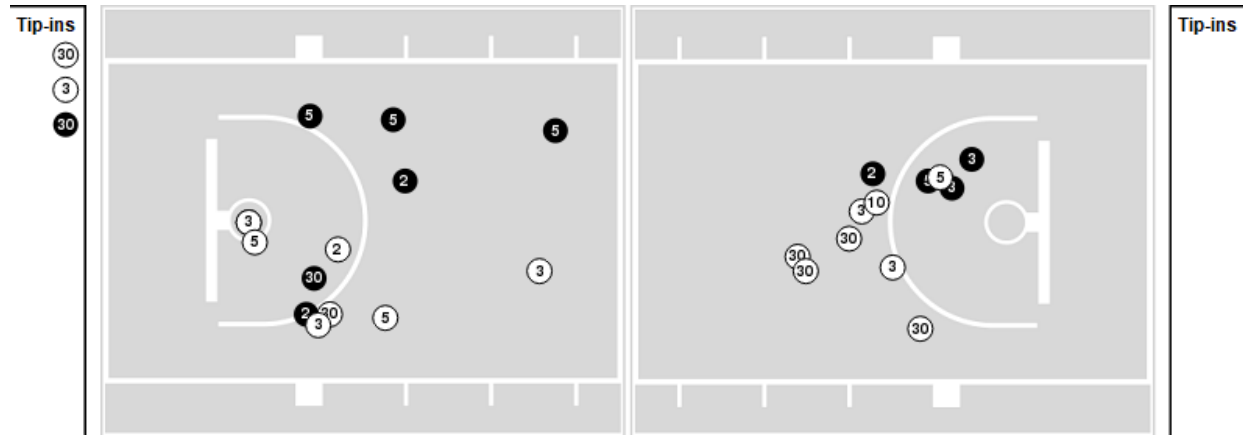

Penn St.	M/A	%
Points in the Paint	24 (12 / 27)	44
Fast Break Points	10 (7/8)	88
Second Chance Points	10 (6/10)	60
Effective FG%	48	

Players => AllFG Types=>AllResults=>All

Wisconsin

All Field Goals

Blow Up Chart