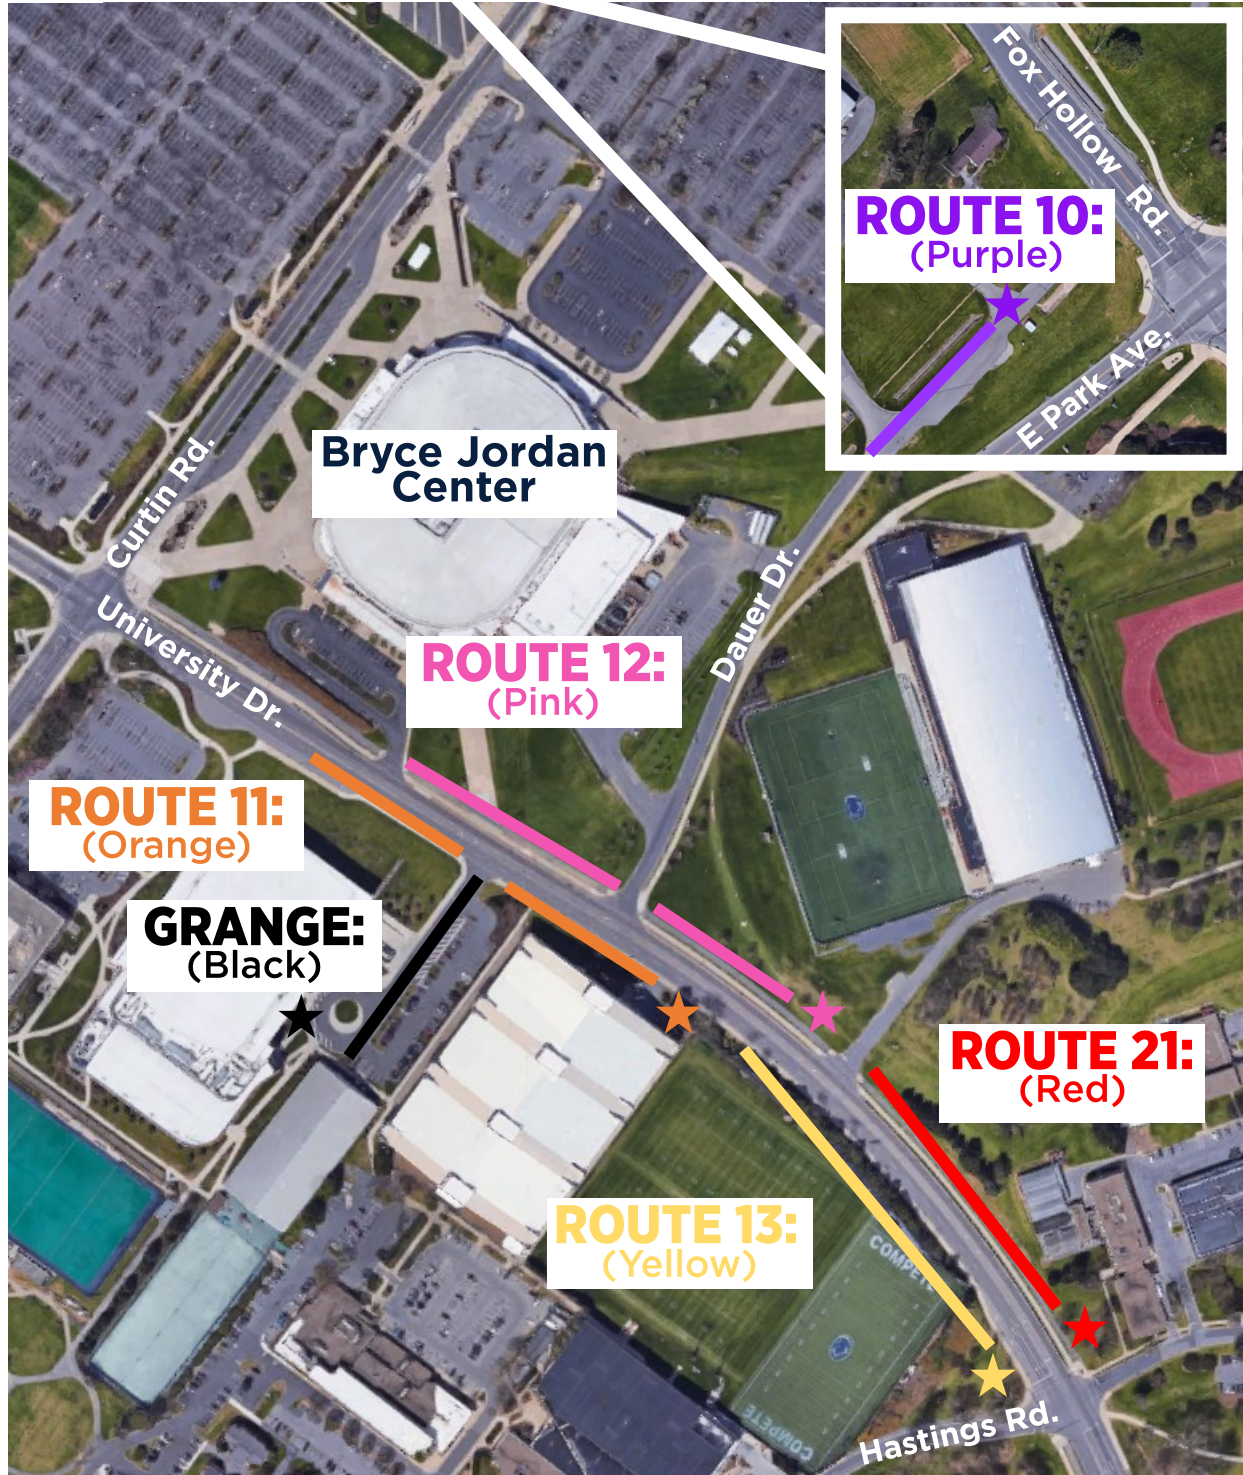

SHUTTLE PICK-UP & DROP-OFF LOCATIONS November 24, 2018

Legend:

- | | | | |
|--------------------------------|--|--------------------------------|---|
| ★ ROUTE 11:
(Orange) | Mt. Nittany Middle & Elem.;
Oak Hall Regional Park | ★ ROUTE 13:
(Yellow) | South Hills Business School
Penn State Golf Course |
| ★ ROUTE 12:
(Pink) | Technology Support Building,
Sound Technology,
ChemCut | ★ ROUTE 21:
(Red) | Nittany Mall
Summit Park |
| ★ GRANGE:
(Black) | Grange Fair Park | ★ ROUTE 10:
(Purple) | Innovation Park |