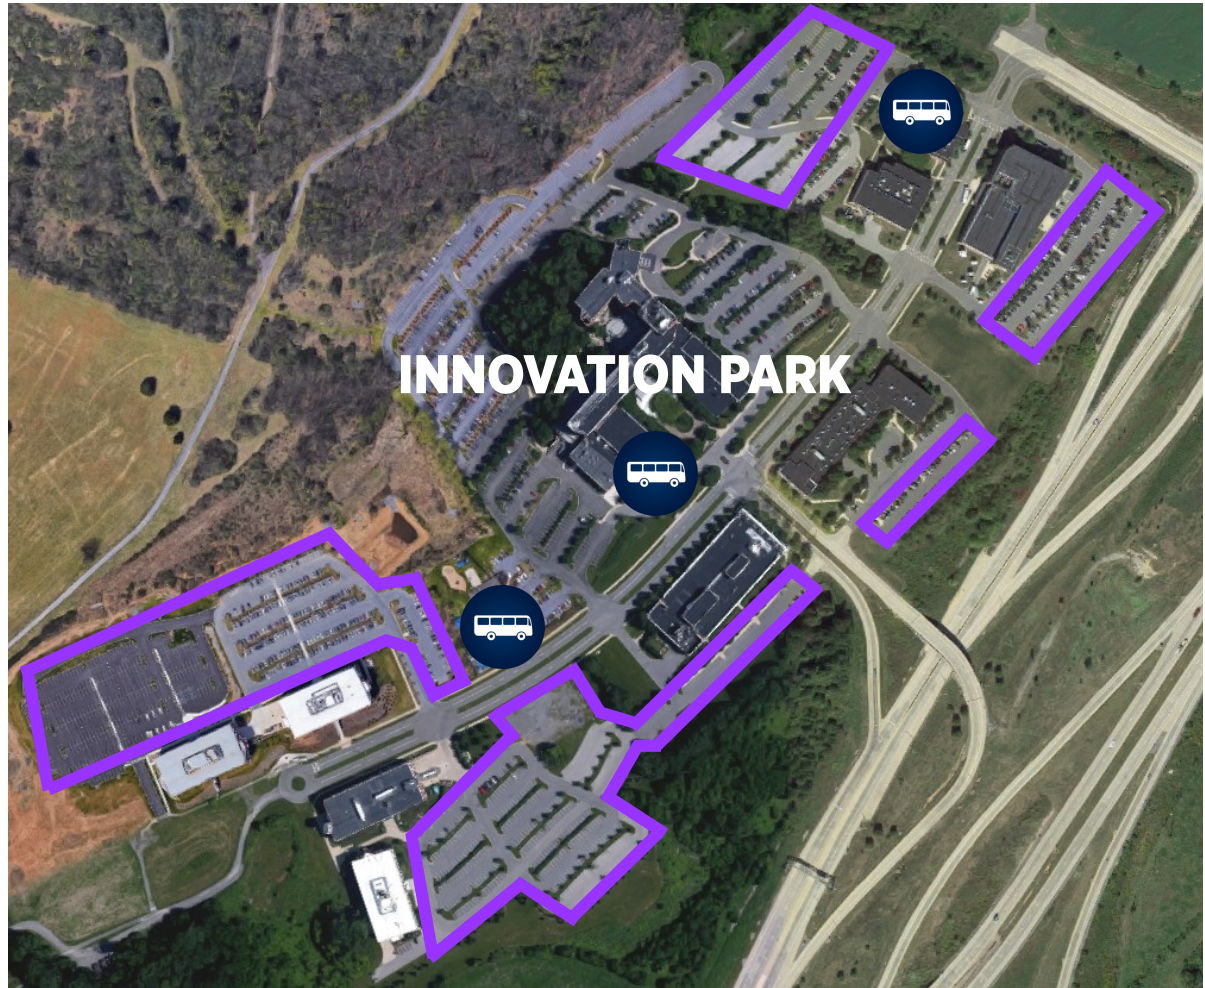

# ROUTE 10: Innovation Park

GPS Address: Innovation Blvd., State College, PA 16803

Postgame Pick-up:  
**Transit Center (north  
of Beaver Stadium)**

**PURPLE**

Shuttle pick-up location

If you need assistance:  
**Text "NITTANY" to 69050 with your issue and location**