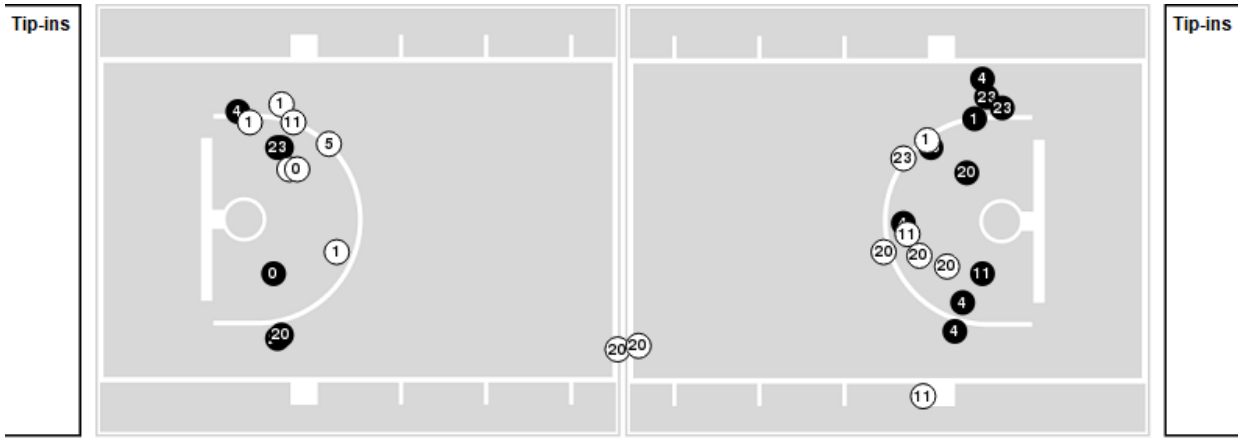

Blow Up Chart

● Made   ○ Missed   N - Player Number

Penn St.	M/A	%
Field Goals	28/61	46
2 Points	19/40	48
3 Points	9/21	43
Free Throws	9/11	82

Penn St.	M/A	%
Points in the Paint	32 (16 / 31)	52
Fast Break Points	7 (4/4)	100
Second Chance Points	4 (3/4)	75
Effective FG%	53