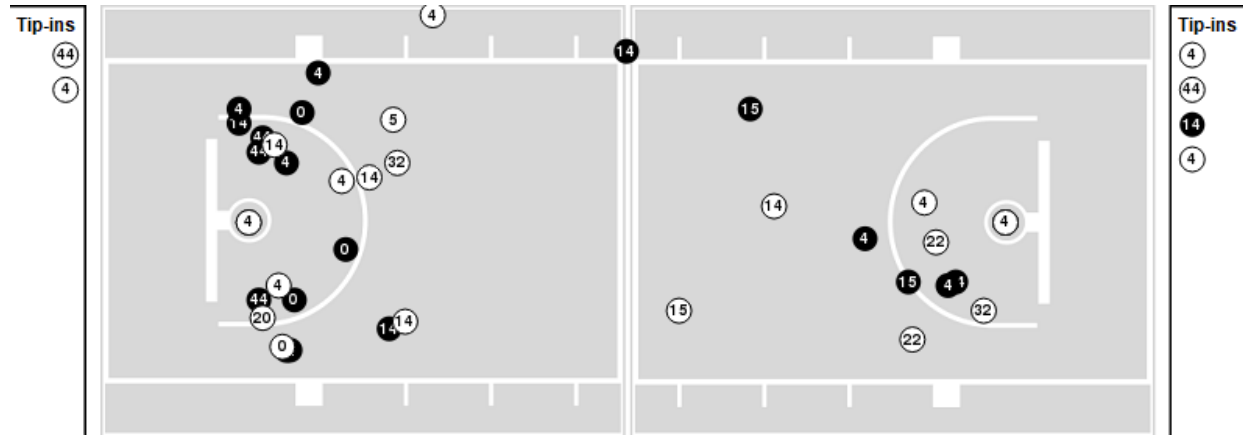

Blow Up Chart

● Made ○ Missed N - Player Number

Kent St.	M/A	%
Field Goals	28/69	41
2 Points	21/47	45
3 Points	7/22	32
Free Throws	18/22	82

Kent St.	M/A	%
Points in the Paint	38 (19 / 39)	49
Fast Break Points	6 (3/3)	100
Second Chance Points	9 (5/18)	28
Effective FG%	46