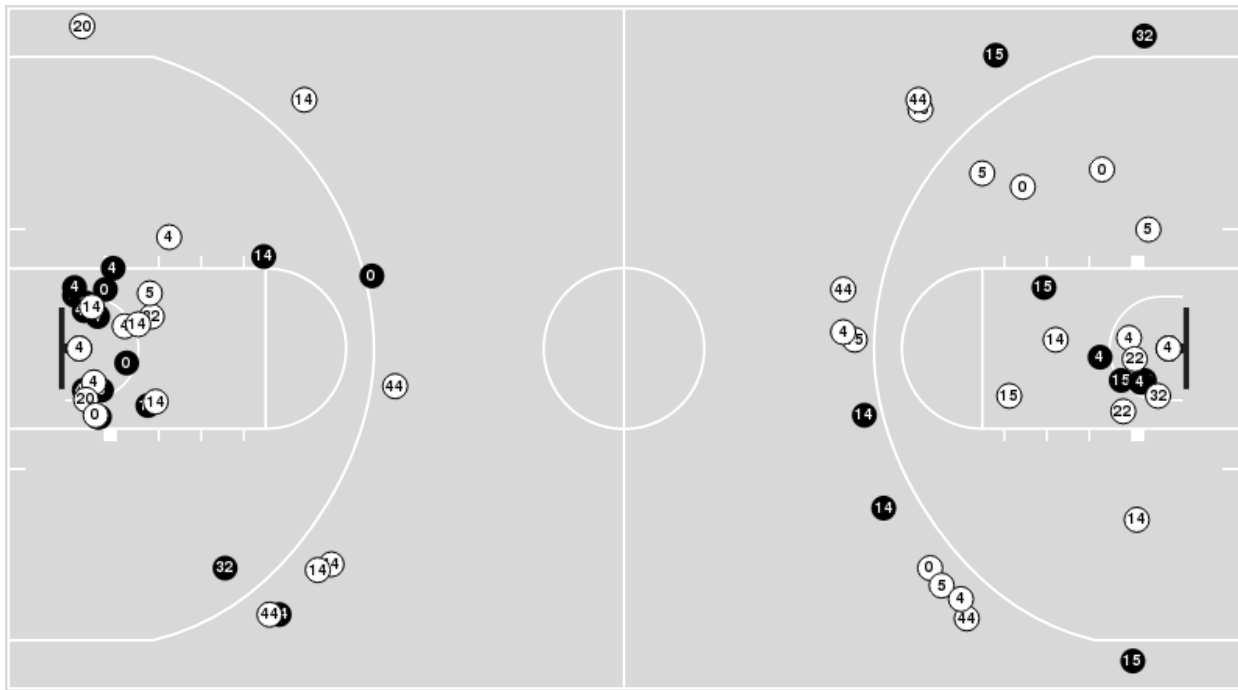

Players => 0, 2, 4, 5, 10, 11, 12, 14, 15, 20, 22, 23, 32, 43, 44FG Types=>AllResults=>All

Kent St.

All Field Goals