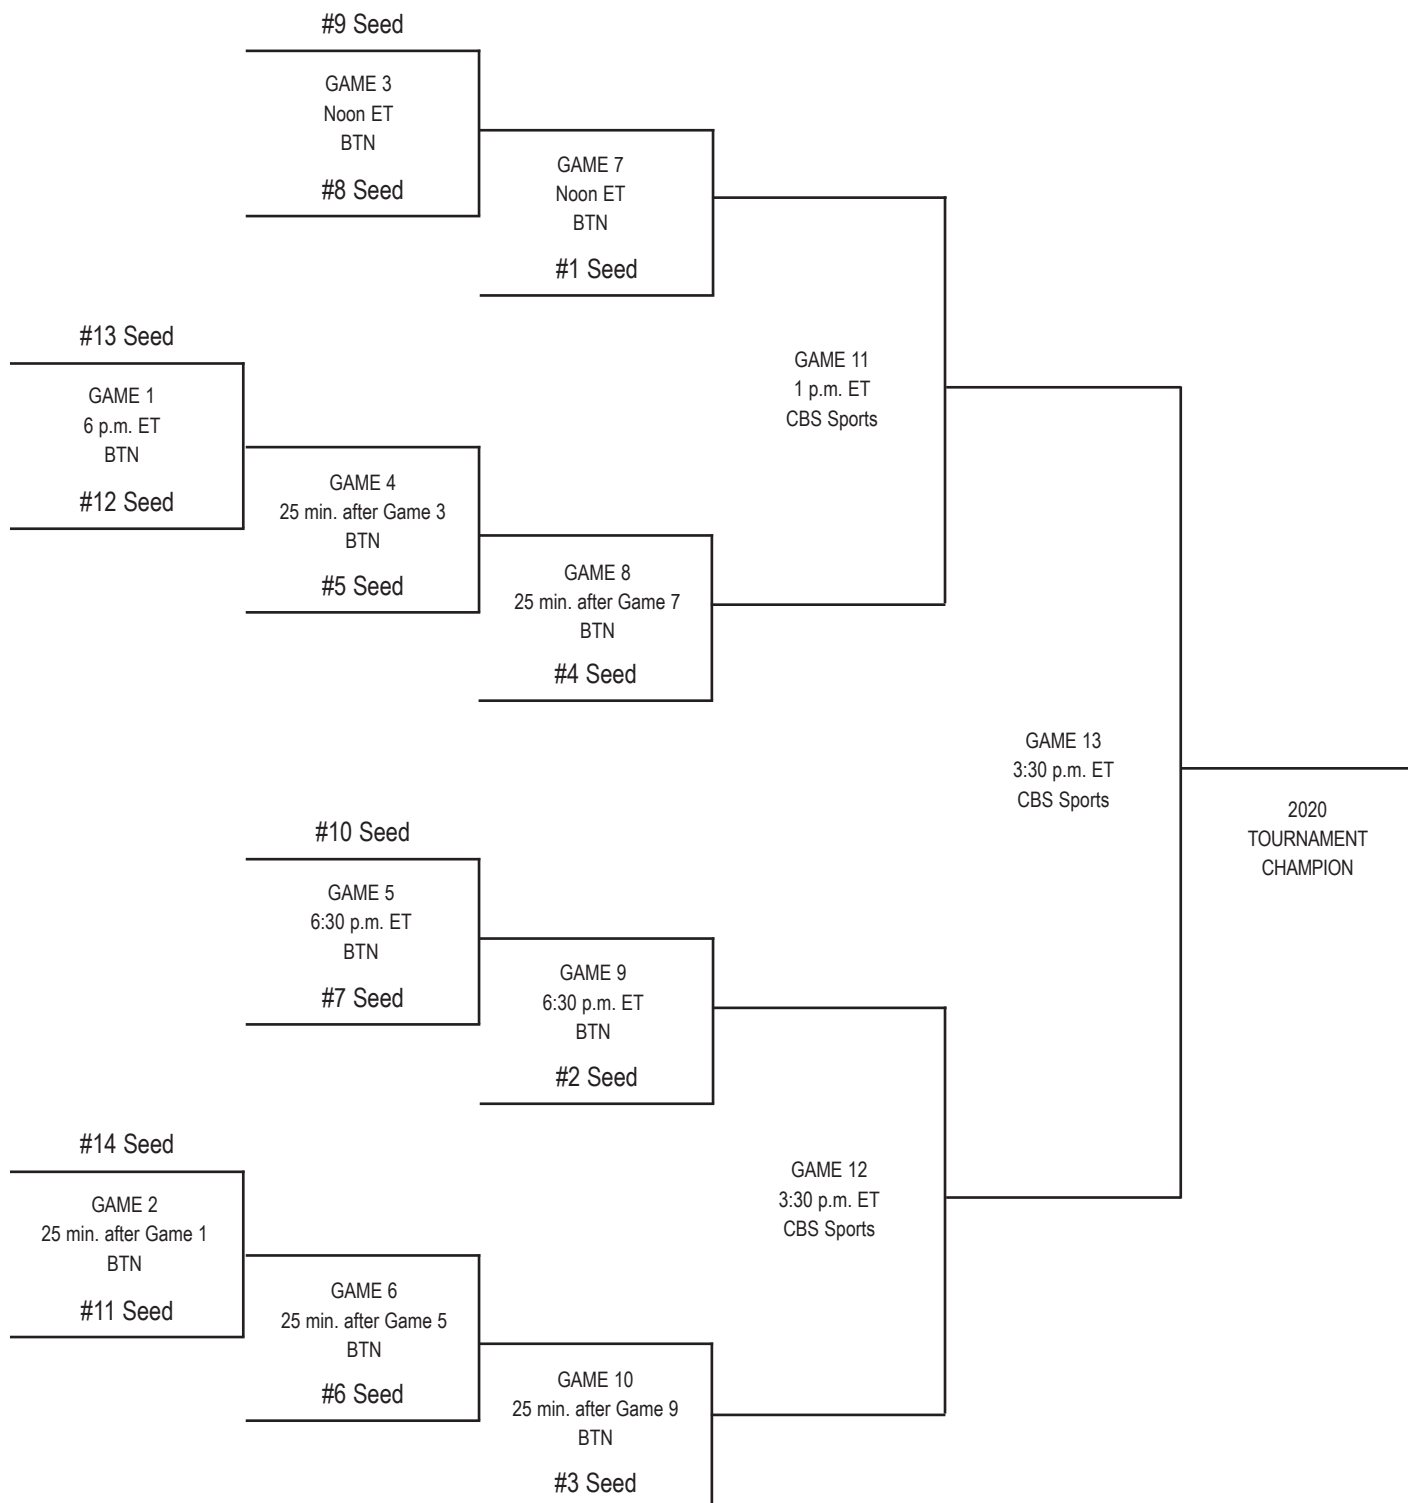

2020 BIG TEN MEN'S BASKETBALL TOURNAMENT

MARCH 11-15 • BANKERS LIFE FIELDHOUSE • INDIANAPOLIS, IND.

MARCH 11

MARCH 12

MARCH 13

MARCH 14

MARCH 15

Big Ten Men's Basketball Statistics