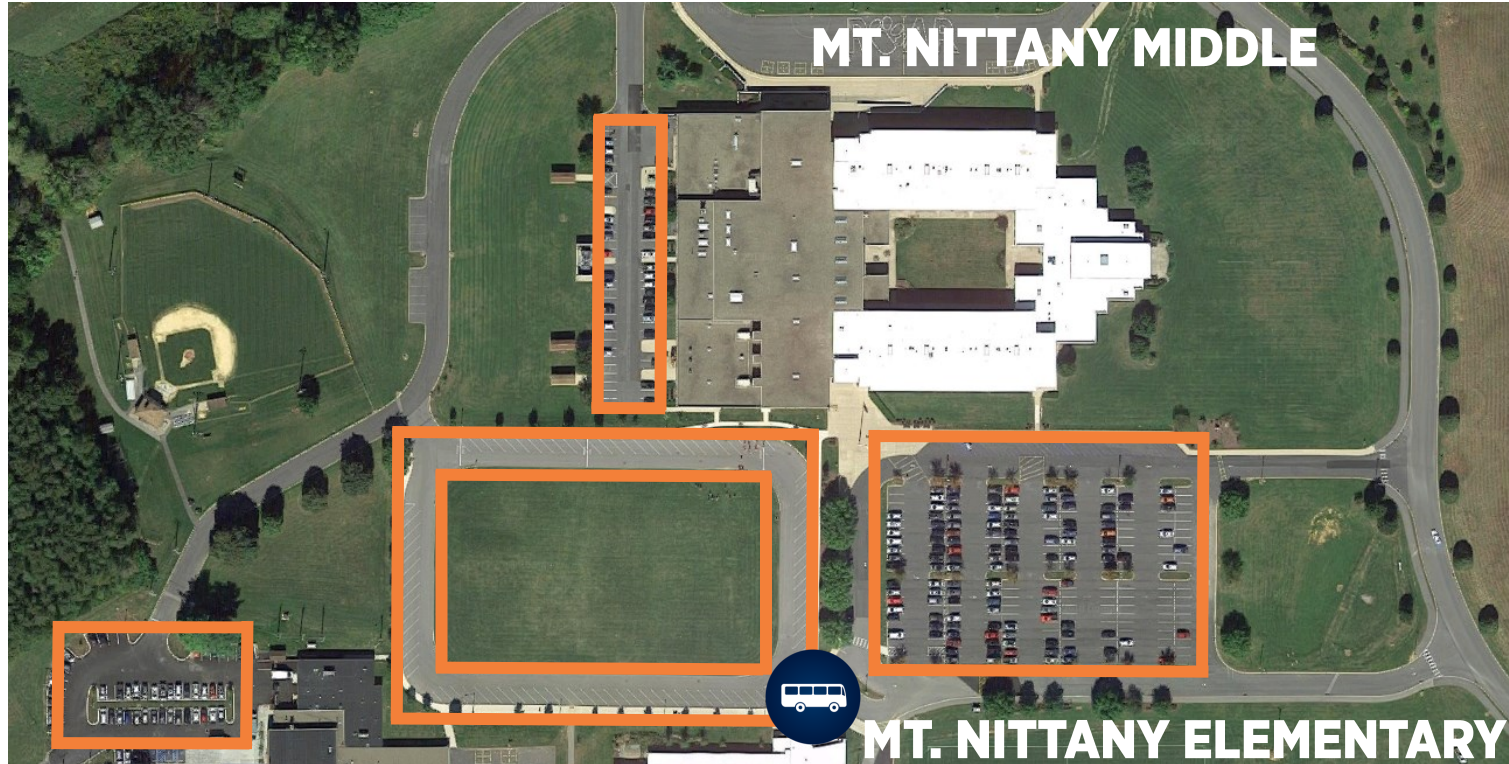

ROUTE 11: Mt. Nittany Elem/Middle School

GPS Address: **656 Brandywine Dr., State College, PA 16801**

Postgame Pick-up: **University Drive/Pegula**

ORANGE
Shuttle pick-up location

If you need assistance:
Text “NITTANY” to 69050 with your issue and location

ROUTE 11: Oak Hall Regional Park

GPS Address: **120 Linden Hall Rd., Boalsburg, PA 16827**

Postgame Pick-up: **University Drive/Pegula**

ORANGE
Shuttle pick-up location

If you need assistance:
Text "NITTANY" to 69050 with your issue and location