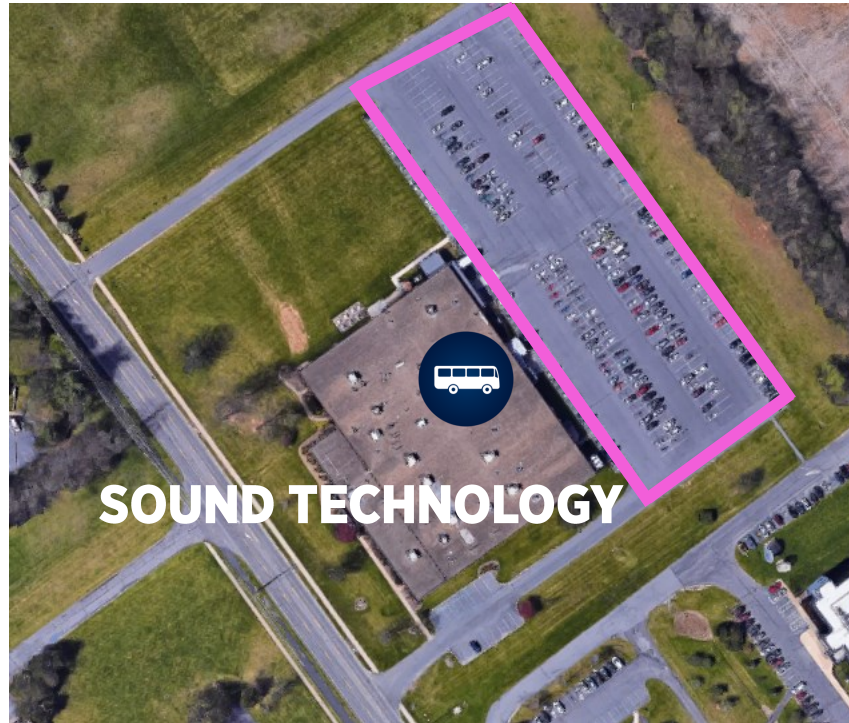

ROUTE 12: Tech. Support Building

GPS Address: **300 Science Park Rd., State College, PA 16803**

Postgame Pick-up: **University Drive/Bryce Jordan Center**

PINK

Shuttle pick-up location

If you need assistance:

Text "NITTANY" to 69050 with your issue and location

ROUTE 12: Sound Technology

GPS Address: **401 Science Park Rd., State College, PA 16801**

Postgame Pick-up: **University Drive/Bryce Jordan Center**

PINK

Shuttle pick-up location

If you need assistance:

Text "NITTANY" to 69050 with your issue and location

ROUTE 12: ChemCut

GPS Address: **500 Science Park Rd., State College, PA 16803**

Postgame Pick-up: **University Drive/Bryce Jordan Center**