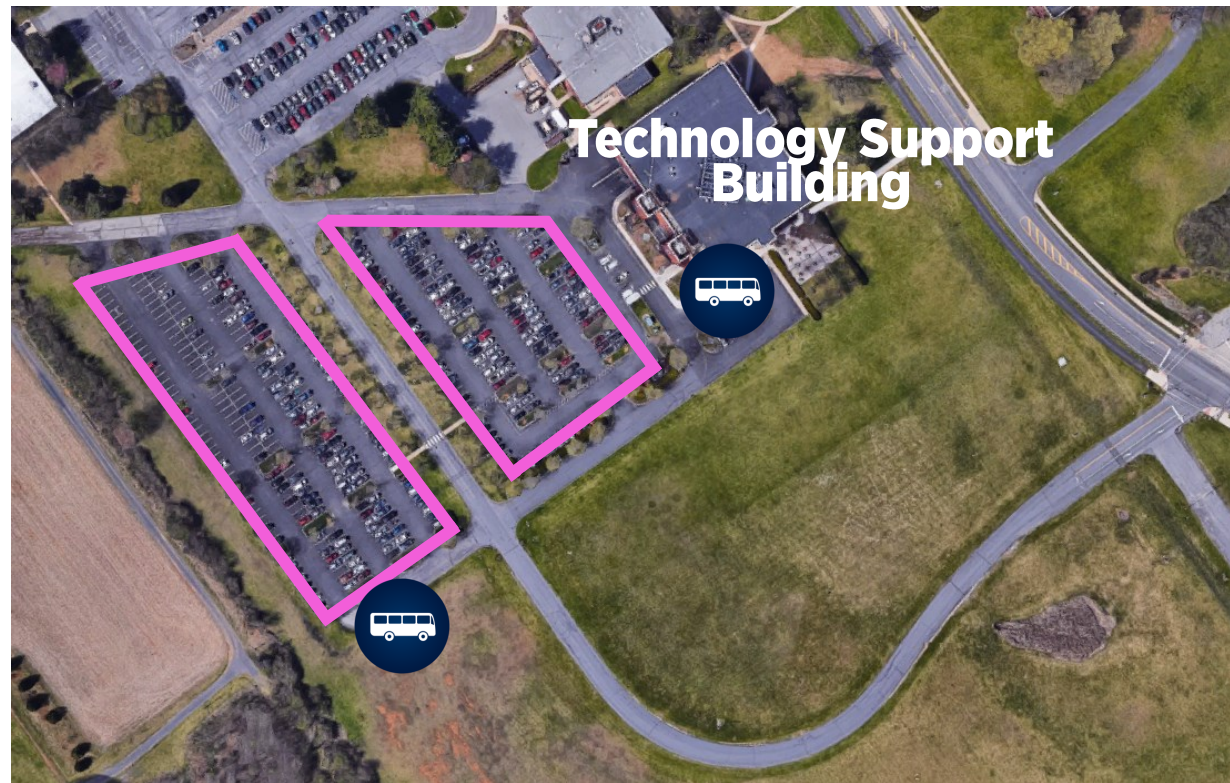

ROUTE 12: Tech. Support Building

GPS Address: **300 Science Park Rd., State College, PA 16803**

Postgame Pick-up: **University Drive/Bryce Jordan Center**

PINK

Shuttle pick-up location

If you need assistance:

Text "NITTANY" to 69050 with your issue and location

ROUTE 12: Sound Technology

GPS Address: **401 Science Park Rd., State College, PA 16801**

Postgame Pick-up: **University Drive/Bryce Jordan Center**

PINK

Shuttle pick-up location

If you need assistance:

Text "NITTANY" to 69050 with your issue and location

ROUTE 12: ChemCut

GPS Address: **500 Science Park Rd., State College, PA 16803**

Postgame Pick-up: **University Drive/Bryce Jordan Center**