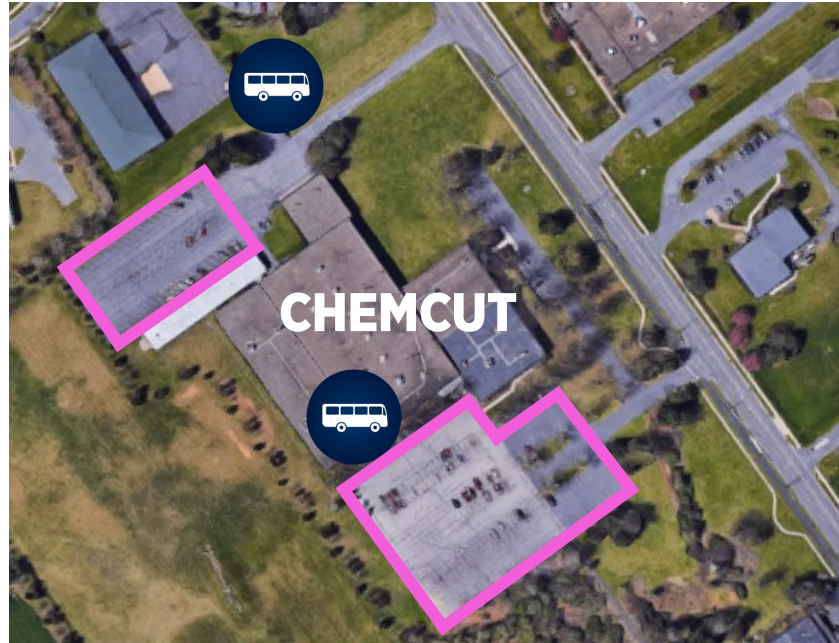

ROUTE 12: Tech. Support Building

GPS Address: **300 Science Park Rd., State College, PA 16803**

Postgame Pick-up: **University Drive/Bryce Jordan Center**

PINK

Shuttle pick-up location

If you need assistance:

Shuttle pick-up location

If you need assistance:

Text "NITTANY" to 69050 with your issue and location

ROUTE 12: ChemCut

GPS Address: **500 Science Park Rd., State College, PA 16803**

Postgame Pick-up: **University Drive/Bryce Jordan Center**