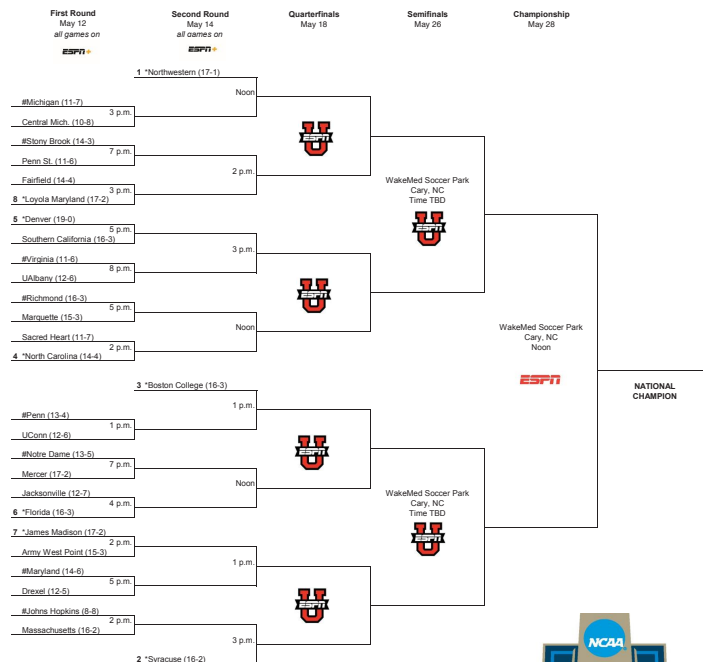

WEEKLY RANKINGS

IL/IWLCA Coaches Poll Poll 13: May 8

RK.	SCHOOL	CONF.	RECORD
1	Northwestern	Big Ten	17-1
2	Boston College	ACC	16-3
3	Syracuse	ACC	16-2
4	North Carolina	ACC	14-4
5	Denver	Summit League	19-0
6	Florida	AAC	16-3
7	James Madison	Sun Belt	17-2
8	Notre Dame	ACC	13-5
9	Loyola	Patriot League	17-2
10	Stony Brook	CAA	14-3
11	Maryland*	Big Ten	14-6
12	Virginia	ACC	11-6
13	Penn	Ivy	13-4
14	Army	Patriot League	15-3
15	Michigan*	Big Ten	11-7
16	UMass	Atlantic 10	16-2
17	Richmond	Atlantic 10	16-3
18	USC	Pac-12	16-3
19	Johns Hopkins*	Big Ten	8-8
20	Penn State	Big Ten	11-6
21	UConn	Big East	12-6
22	Marquette	Big East	15-3
23	Clemson	ACC	12-6
24	Rutgers*	Big Ten	8-9
25	Yale	Ivy	9-5

Also receiving votes: Jacksonville, Navy, Drexel, Mercer, UAlbany

Records shown are through May 8

* - Big Ten Conference institution

Bold indicates 2023 opponents.

NIKE/USA LACROSSE Week 13: May 8

RK.	SCHOOL	CONF.	RECORD
1	Northwestern	Big Ten	17-1
2	Boston College	ACC	16-3
3	North Carolina	ACC	14-4
4	Denver	Summit League	19-0
5	Syracuse	ACC	16-2
6	Florida	AAC	16-3
7	James Madison	Sun Belt	17-2
8	Loyola	Patriot League	17-2
9	Notre Dame	ACC	13-5
10	Stony Brook	CAA	14-3
11	Maryland*	Big Ten	14-6
12	Virginia	ACC	11-6
13	Penn	Ivy	13-4
14	USC	Pac-12	16-3
15	Richmond	Atlantic 10	16-3
16	UMass	Atlantic 10	16-2
17	Army	Patriot League	15-3
18	Michigan*	Big Ten	11-7
19	Penn State	Big Ten	11-6
20	Johns Hopkins*	Big Ten	8-8

Also considered: Clemson, Navy, Marquette, Navy, UConn, Yale