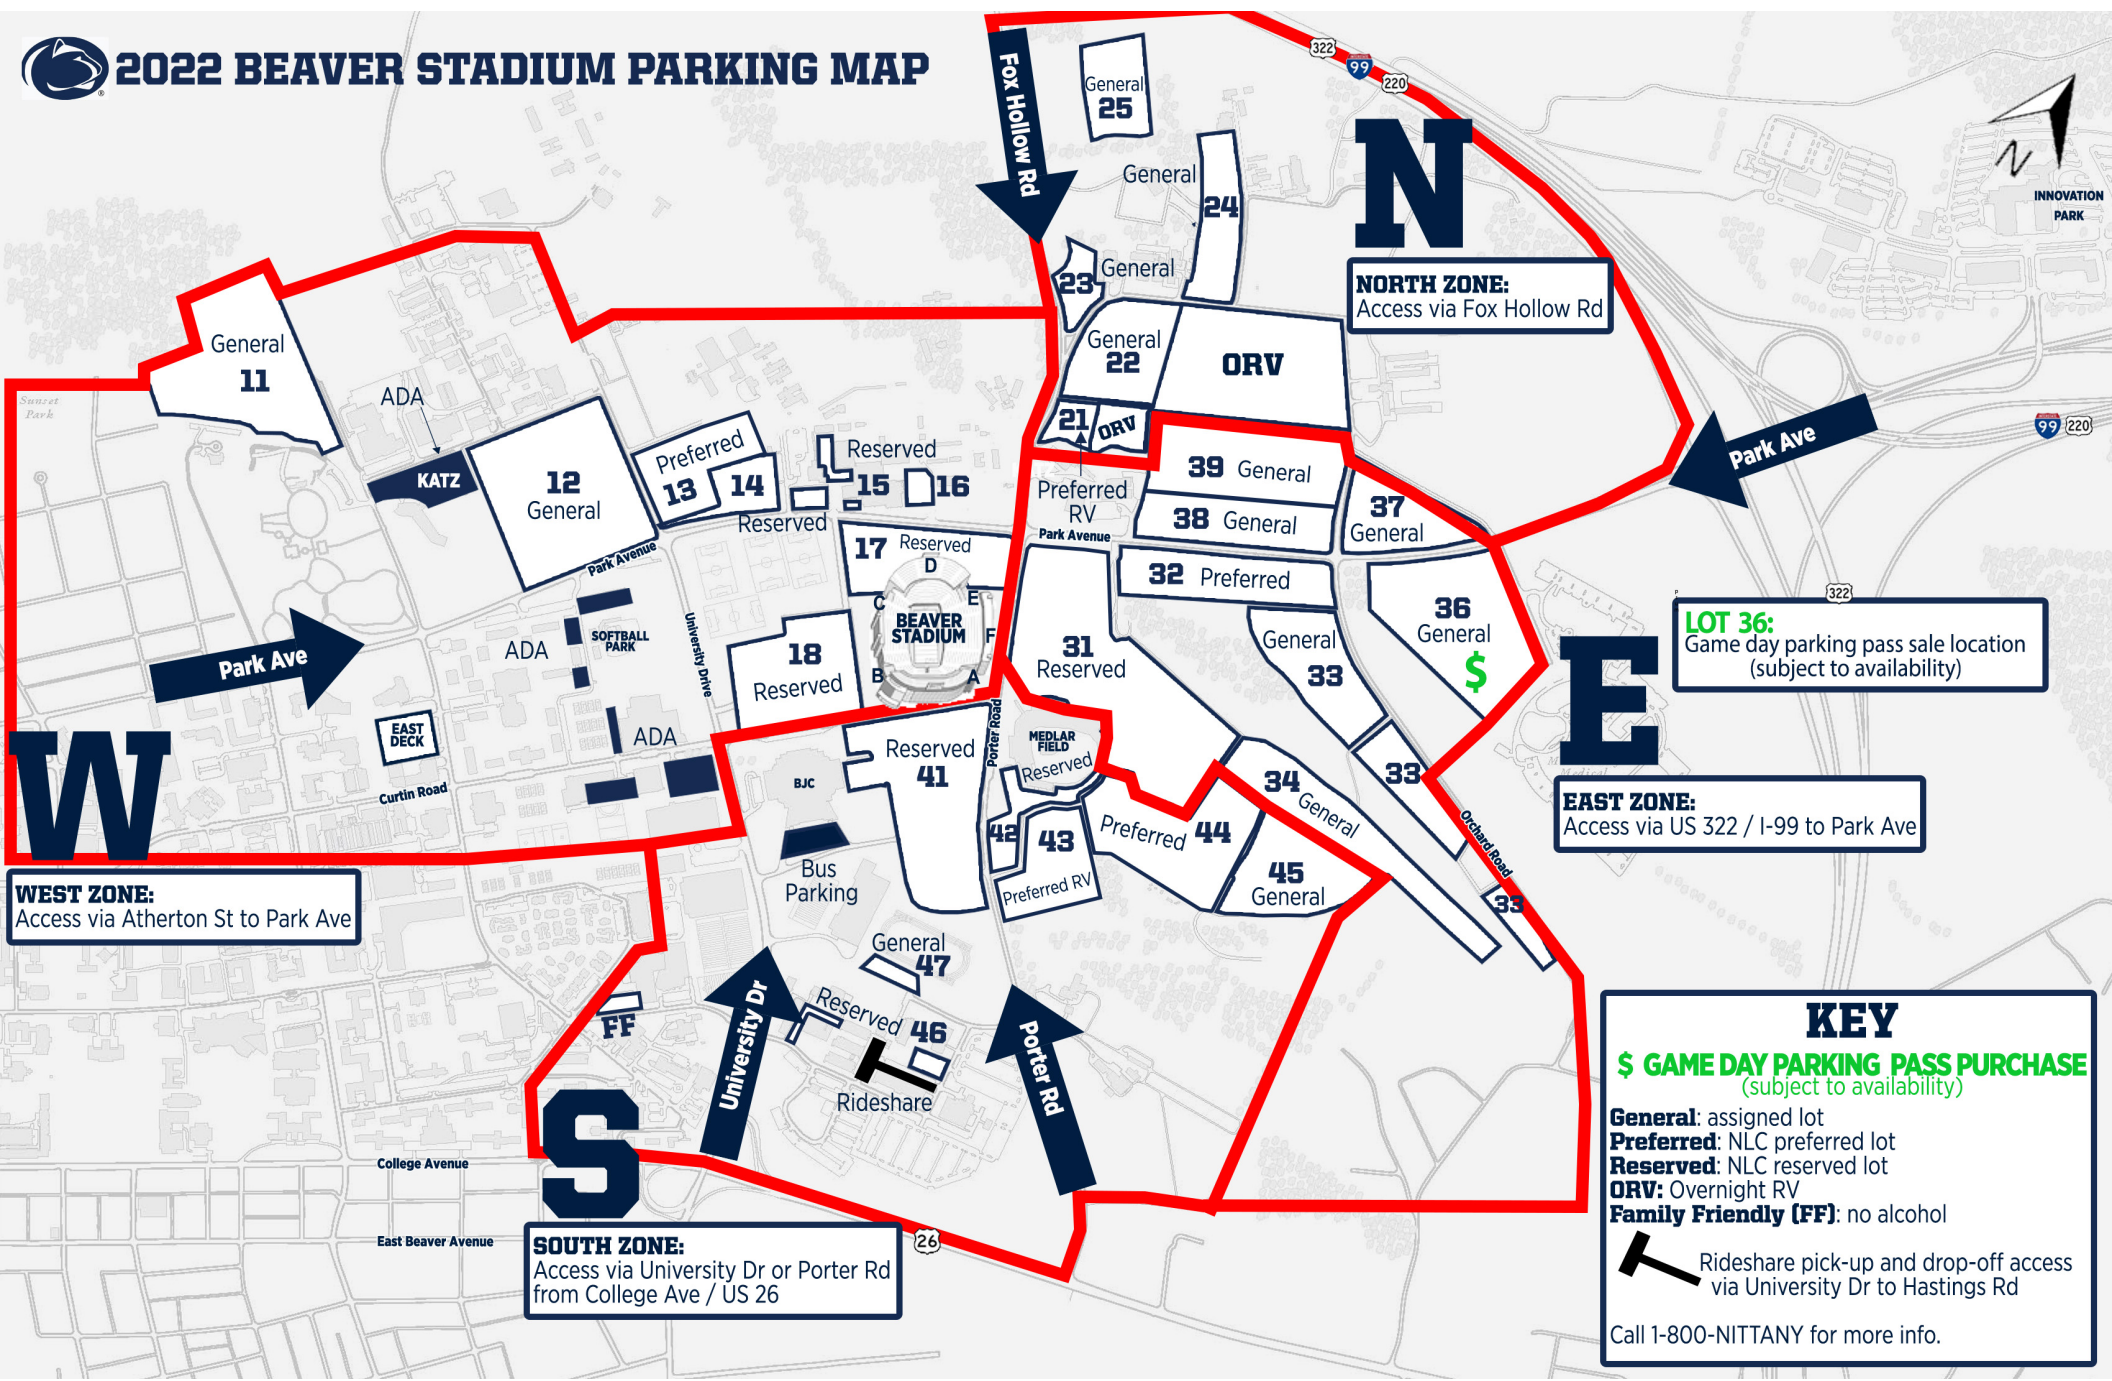

# 2022 BEAVER STADIUM PARKING MAP

**N**  
**NORTH ZONE:**  
 Access via Fox Hollow Rd

**LOT 36:**  
 Game day parking pass sale location  
 (subject to availability)

**E**  
**EAST ZONE:**  
 Access via US 322 / I-99 to Park Ave

**W**  
**WEST ZONE:**  
 Access via Atherton St to Park Ave

**S**  
**SOUTH ZONE:**  
 Access via University Dr or Porter Rd  
 from College Ave / US 26

**KEY**

**\$ GAME DAY PARKING PASS PURCHASE**  
 (subject to availability)

**General:** assigned lot  
**Preferred:** NLC preferred lot  
**Reserved:** NLC reserved lot  
**ORV:** Overnight RV  
**Family Friendly (FF):** no alcohol

**T** Rideshare pick-up and drop-off access  
 via University Dr to Hastings Rd