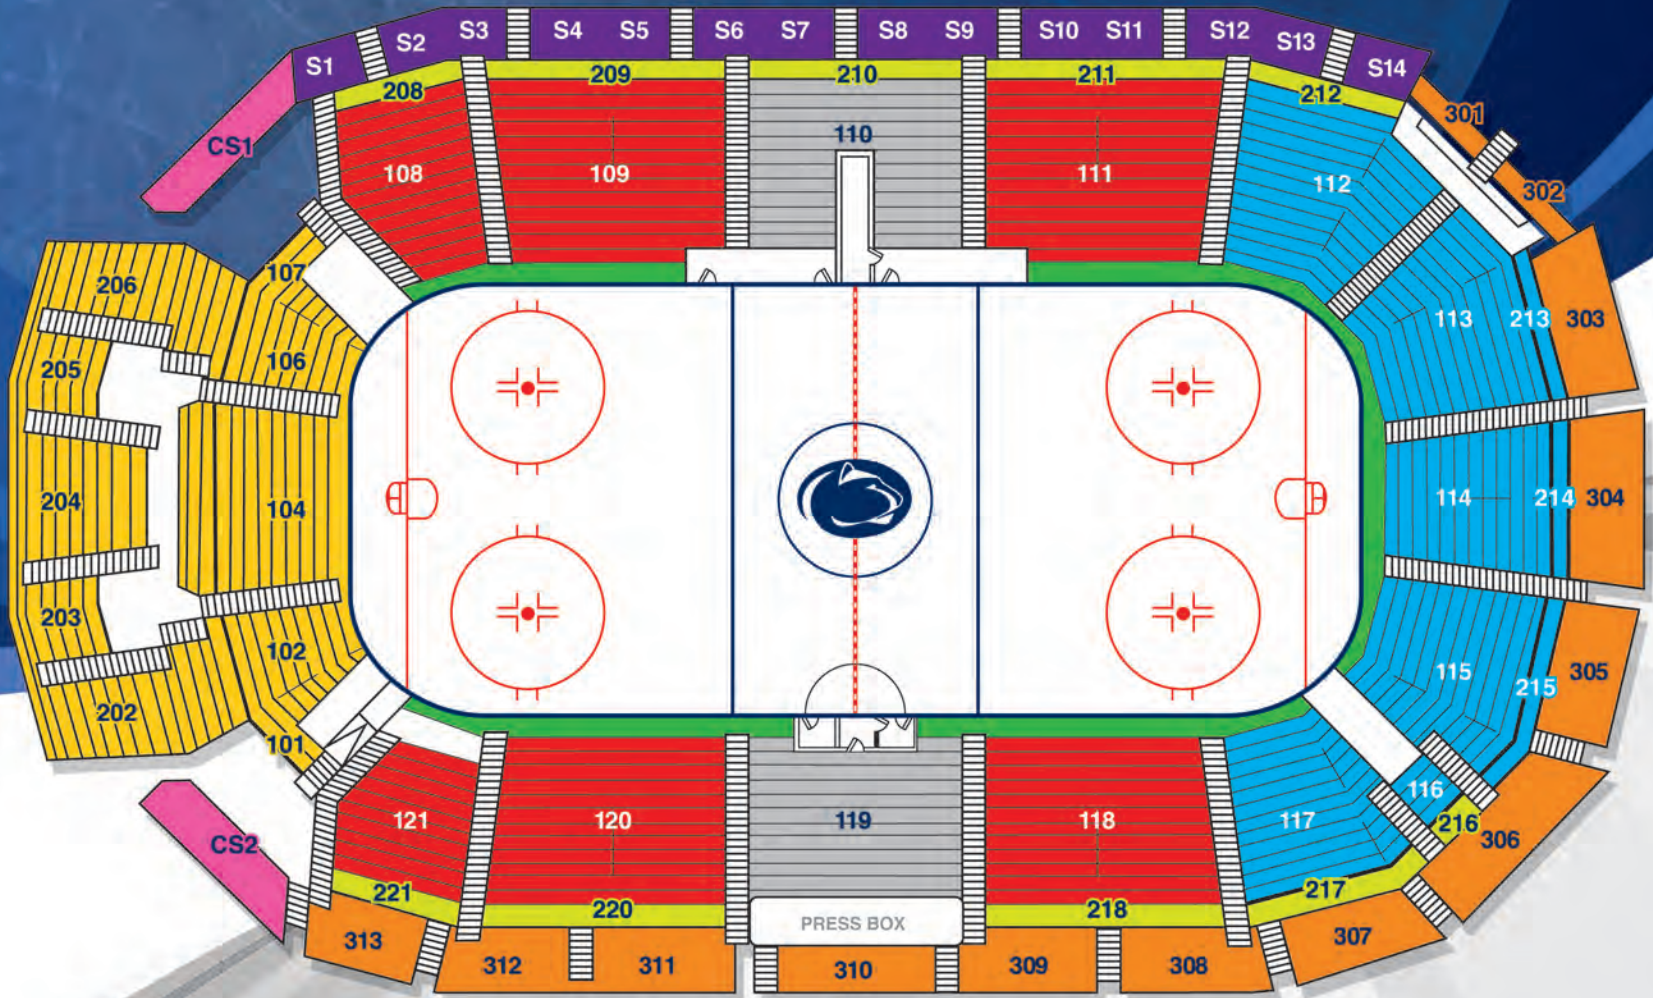

New Pegula Ice Arena
Seating Chart

CURTAIN ROAD

UNIVERSITY DRIVE

For ticket information or purchase, go to www.GoPSUsports.com or call 1.800.NITTANY.