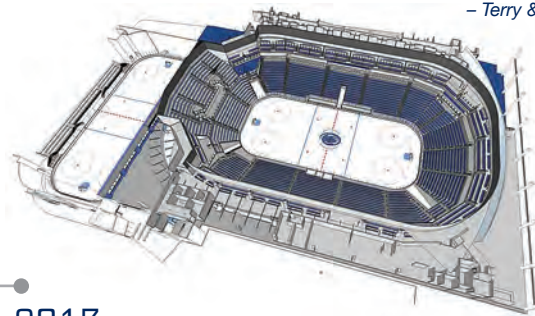

“ We will now see through the hard work of the Penn State family that our passion will be shared with the families and communities of the region surrounding Penn State. We expect that Penn State will become a destination, not just for top college players and coaches, but also for the growing base of hockey fans from across the Commonwealth and the country. ”

– Terry & Kim Pegula

Penn State played its first game as an intercollegiate team on December 6, 1940. John Dufford led the way by scoring the first goal in Penn State history and leading the Nittany Lions to a 3-1 victory over Carnegie Tech. From 1944-1946, the program was dropped as a wartime economy measure, and unfortunately, in 1947 the Athletic Association was forced to drop the hockey program once again due to limited facilities.

Almost 30 years without ice hockey had passed before it returned to club status. **The team adopted the name ‘Icers’, who proved to be a top competitor within the American Collegiate Hockey Association (ACHA).** During its 40 years as a club program, the Icercs compiled an overall record of 956-295-52, with only three losing seasons in that stretch. Penn State captured (7) seven ACHA national championships and appeared in the national championship game a remarkable ten seasons in a row.