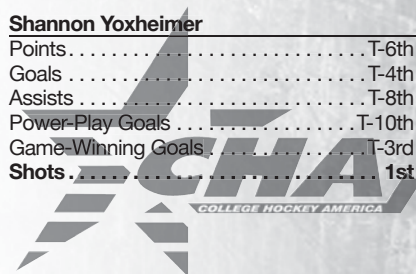

(Top 100 as of Feb. 4, 2013)

Jess Desorcie	
Assists Per Game	T-91st

Taylor Gross	
Assists Per Game	T-61st

Jill Holdcroft	
Goals Per Game	T-90th
Power-Play Goals Per Game	T-18th
Points Per Game (Rookies)	T-45th

Hannah Hoenshell	
Goals Per Game	T-70th
Points Per Game (Rookies)	T-31st

Nicole Paniccia	
Goals-Against Average	39th
Save Percentage	13th
Winning Percentage	33rd

Shannon Yoxheimer	
Points Per Game	T-41st
Goals Per Game	T-39th
Game-Winning Goals	T-20th
Assists Per Game	T-61st
Points Per Game (Rookies)	T-8th

CHA TEAM RANKS

(As of Feb. 4, 2013)

Goals	4th
Assists	4th
Goals Per Game	5th
Goals Against	5th
Goals-Against Average	5th
Saves	2nd
Save Percentage	2nd
Shots on Goal	6th
Least Penalty Minutes	2nd
Power-Play Goals	T-5th
Power-Play Percentage	4th
Power-Play Goals Against	4th
Penalty-Kill Percentage	5th

CHA INDIVIDUAL RANKS

(Top 10 as of Feb. 5, 2013)

Taylor Gross	
Assists	T-8th

Jill Holdcroft	
Goals	T-10th
Power-Play Goals	T-4th

Paige Jahnke	
Assists	T-9th

Nicole Paniccia	
Games Played	T-2nd
Games Started	T-1st
Minutes Played	4th
Goals-Against Average	7th
Saves	2nd
Save Percentage	4th
Wins	6th
Win Percentage	7th

Jordin Pardoski	
Goals (D)	T-7th
Penalty Minutes	T-8th
Penalty Minutes (D)	T-5th

Celine Whitlinger	
Games Played	11th
Games Started	11th
Minutes Played	11th
Saves	7th
Wins	11th

Shannon Yoxheimer	
Points	T-6th
Goals	T-4th
Assists	T-8th
Power-Play Goals	T-10th
Game-Winning Goals	T-3rd
Shots	1st