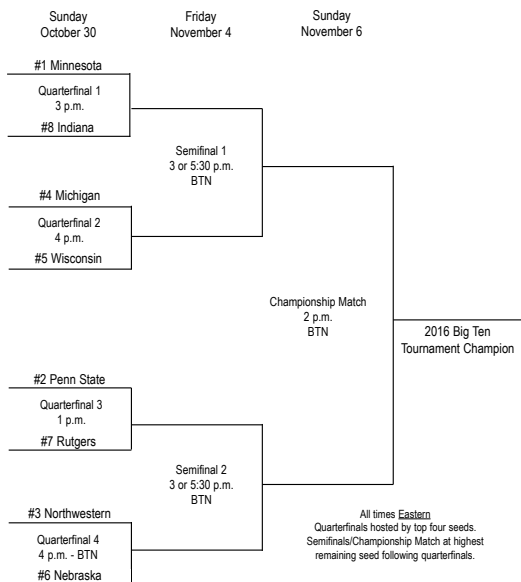

As Seen On TV

- Rutgers women's soccer played four nationally televised games this regular season on Big Ten Network. The Scarlet Knights lost in their

BIG TEN STANDINGS - FINAL						
Team	Conference			Overall		
	W-L-T	%	Pts.	W-L-T	%*	
1. Minnesota*	7-1-3	.773	24	13-3-3	.763	
2. Penn State*	7-1-3	.773	24	11-3-4	.722	
3. Northwestern*	7-1-3	.773	24	14-1-3	.861	
4. Michigan	6-3-2	.636	20	10-4-3	.676	
5. Wisconsin	5-2-4	.636	19	8-4-7	.605	
6. Nebraska	5-3-3	.591	18	11-5-3	.658	
7. RUTGERS	4-2-5	.591	17	9-3-6	.667	
8. Indiana	4-4-3	.500	15	7-8-3	.474	
9. Ohio State	4-4-3	.500	15	10-6-3	.605	
10. Michigan St.	4-7-0	.364	12	7-10-1	.417	
11. Illinois	3-6-2	.364	11	6-11-2	.368	
12. Purdue	2-8-1	.227	7	4-12-1	.265	
13. Iowa	2-9-0	.182	6	8-11-0	.421	
14. Maryland	1-10-0	.091	3	3-15-1	.184	

2016 BIG TEN TOURNAMENT BRACKET

first TV appearance at Michigan in double overtime on Sept. 29, tied No. 13 Penn State on Oct. 13 and played to a scoreless draw at Ohio State on Oct. 16. The Scarlet Knights fell to Wisconsin in their regular season finale, 2-1, on Wednesday, Oct. 26 at 8 p.m.