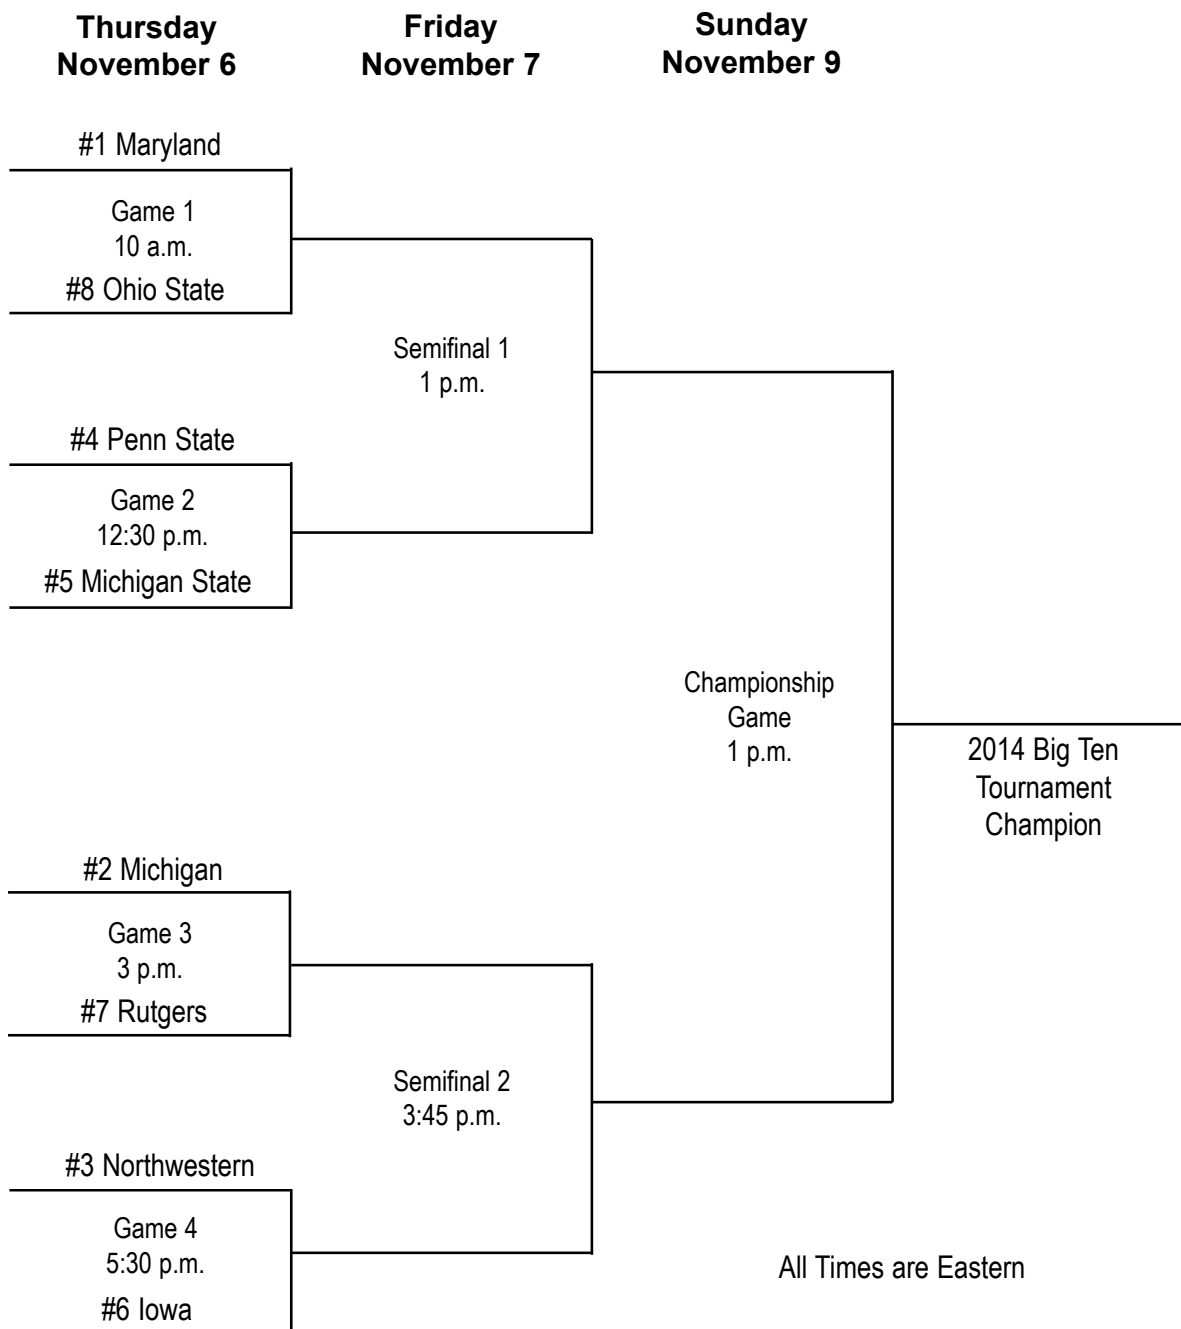

Penn State (13-4, 4-3) vs.
IOWA (11-5, 4-3)
Date: Oct 25, 2014 • Attendance: 335
Weather: 67° Sunny, Wind: NNW 8 mph

Penn State				
Po #	Player	Sh	SO	G ADS
gk 2	Licata, Kylie	-	-	- - -
5	Gebhart, Laura	1	1	- - -
6	Celkos, Carly	4	3	- - -
8	Herold, Taylor	7	3	- - -
9	Chrismer, Jenna	1	-	- - -
12	Ehret, Emilee	1	-	- - -
14	Breneman, Katie	-	-	- - -
15	Conley, Cori	-	-	- - -
19	Buttinger, Natalie	-	-	- - -
24	Andrews, Katie	1	-	- - -
33	Dinunzio, Amanda	-	-	- - -
-- Substitutes --				
4	Gochnauer, Kirsten	-	-	- - -
11	Fretz, Skyler	-	-	- - -
17	Mink, Bethany	1	-	- - -
22	Haegele, Casey	-	-	- - -
Totals 16 7 0 0 0				

#	Goalkeepers	Min	GA	Saves
2	Licata, Kylie	70:00	4	3

Shots by period	1	2	Total
Penn State	9	7	16
IOWA	6	5	11

Penalty corners	1	2	Total
Penn State	6	2	8
IOWA	3	3	6

Scoring summary:

No.	Time	Team	Goal scorer	Assist	Description
1.	15:11	IOWA	Ackers, Chandler (2)	Penalty corner (unassisted)	Close range off corner.
2.	22:22	IOWA	Cafone, Natalie (16)	(unassisted)	
3.	25:39	IOWA	Norlander, Stephanie (15)	Cafone, Natalie	
4.	47:05	IOWA	Hemeon, Dani (7)	Ackers, Chandler	Off corner

Player cards:

GC-IOWA #9 (45:07)

Stadium: Grant Field

Goals by period	1	2	Total
Penn State	0	0	0
IOWA	3	1	4

IOWA

Po #	Player	Sh	SO	G	ADS
gk 44	Pecora, Alexandra	-	-	- - -	
1	Ackers, Chandler	1	1	1 - -	
4	Korstanje, Pommelin	-	-	- - -	
6	Lefkowitz, Mallory	-	-	- - -	
8	Norlander, Stephanie	3	1	1 - -	
9	Cafone, Natalie	3	3	1 1 -	
12	Omweg, Taylor	-	-	- - -	
16	Silfer, Jessy	-	-	- - -	
19	Hemeon, Dani	4	2	1 - 3	
20	Declercq, Veronique	-	-	- - -	
24	Progar, Melissa	-	-	- - -	
-- Substitutes --					
7	Plasteras, Sophie	-	-	- - -	
10	Watro, Sara	-	-	- - -	
11	Gitt, Brynn	-	-	- - -	
17	Sapp, Mackenzie	-	-	- - -	
21	Licciardello, I.	-	-	- - -	
Totals 11 7 4 2 3					

#	Goalkeepers	Min	GA	Saves
44	Pecora, Alexandra	70:00	0	4
TM	Team	0:00	0	3

Saves by period	1	2	Total
Penn State	2	1	3
IOWA	5	2	7

Field Hockey Box Score (Final)
2014 Penn State Field Hockey

#8 Northwestern vs #5 Penn State (Oct 31, 2014 at University Park, Pa.)

Northwestern (12-6, 6-2 Big Ten) vs.
Penn State (14-4, 5-3 Big Ten)
Date: Oct 31, 2014 • Attendance: 442
Weather:

Northwestern				
Po #	Player	Sh	SO	G ADS
g 22	Carpenter, Maddy	-	-	- - -
m 1	Troncelliti, Carolin	1	1	1 - -
m 2	Gradwohl, Kelsey	-	-	- - -
m 3	Masters, Dominique	2	1	- 1 -
f 4	Stump, Kelley	-	-	- - -
b 8	McCarthy, Lisa	-	-	- - -
m 11	Thompson, Kelsey	-	-	- - -
m 12	Martin, Charlotte	-	-	- - -
m 23	Flens, Isabel	1	-	- - -
b 24	Miller, Sophia	-	-	- - -
m 29	Phillips, Lena	-	-	- - -
-- Substitutes --				
5	Beatty, Juliet	-	-	- - -
6	Wirtz, Kristin	-	-	- - -
13	Bernardi, Ashley	1	1	- - -
18	Bernardi, Lauren	-	-	- - -
27	Berry, Francesca	-	-	- - -
Totals 5 3 1 1 0				

#	Goalkeepers	Min	GA	Saves
22	Carpenter, Maddy	67:32	2	4
TM	Team	2:28	0	0

Shots by period	1	2	Total
Northwestern	4	1	5
Penn State	10	3	13

Penalty corners	1	2	Total
Northwestern	3	1	4
Penn State	3	1	4

Scoring summary:

No.	Time	Team	Goal scorer	Assist	Description
1.	21:03	PSU	Herold, Taylor	Gebhart, Laura	deflected in off shot from outside circle
2.	35:00	NU	Troncelliti, Carolin	Masters, Dominique	off corner
3.	63:34	PSU	Gebhart, Laura	(unassisted)	fired from just inside circle

Player cards:

GC-NU #1 (25:50); GC-PSU #8 (40:17)

Stadium: Field Hockey Complex

Officials: Brian Hope; Stefon Smith;

Goals by period	1	2	Total
Northwestern	1	0	1
Penn State	1	1	2

Penn State				
Po #	Player	Sh	SO	G ADS
g 2	Licata, Kylie	-	-	- - -
m 5	Gebhart, Laura	3	2	1 1 -
m 6	Celkos, Carly	1	-	- - -
f 8	Herold, Taylor	3	2	1 - -
f 9	Chrismer, Jenna	-	-	- - -
b 12	Ehret, Emilee	1	-	- - -
b 14	Breneman, Katie	-	-	- - -
b 15	Conley, Cori	-	-	- - -
m 19	Buttinger, Natalie	1	1	- - -
b 24	Andrews, Katie	-	-	- - -
f 33	Dinunzio, Amanda	3	1	- - -
-- Substitutes --				
4	Gochnauer, Kirsten	-	-	- - -
22	Haegele, Casey	1	-	- - -
Totals 13 6 2 1 0				

#	Goalkeepers	Min	GA	Saves
2	Licata, Kylie	70:00	1	2

Saves by period	1	2	Total
Northwestern	4	0	4
Penn State	1	1	2

Official's signature

2014 Big Ten Field Hockey Tournament

Hosted by University of Michigan

All games will be played at Phyllis Ocker Field in Ann Arbor, Mich.