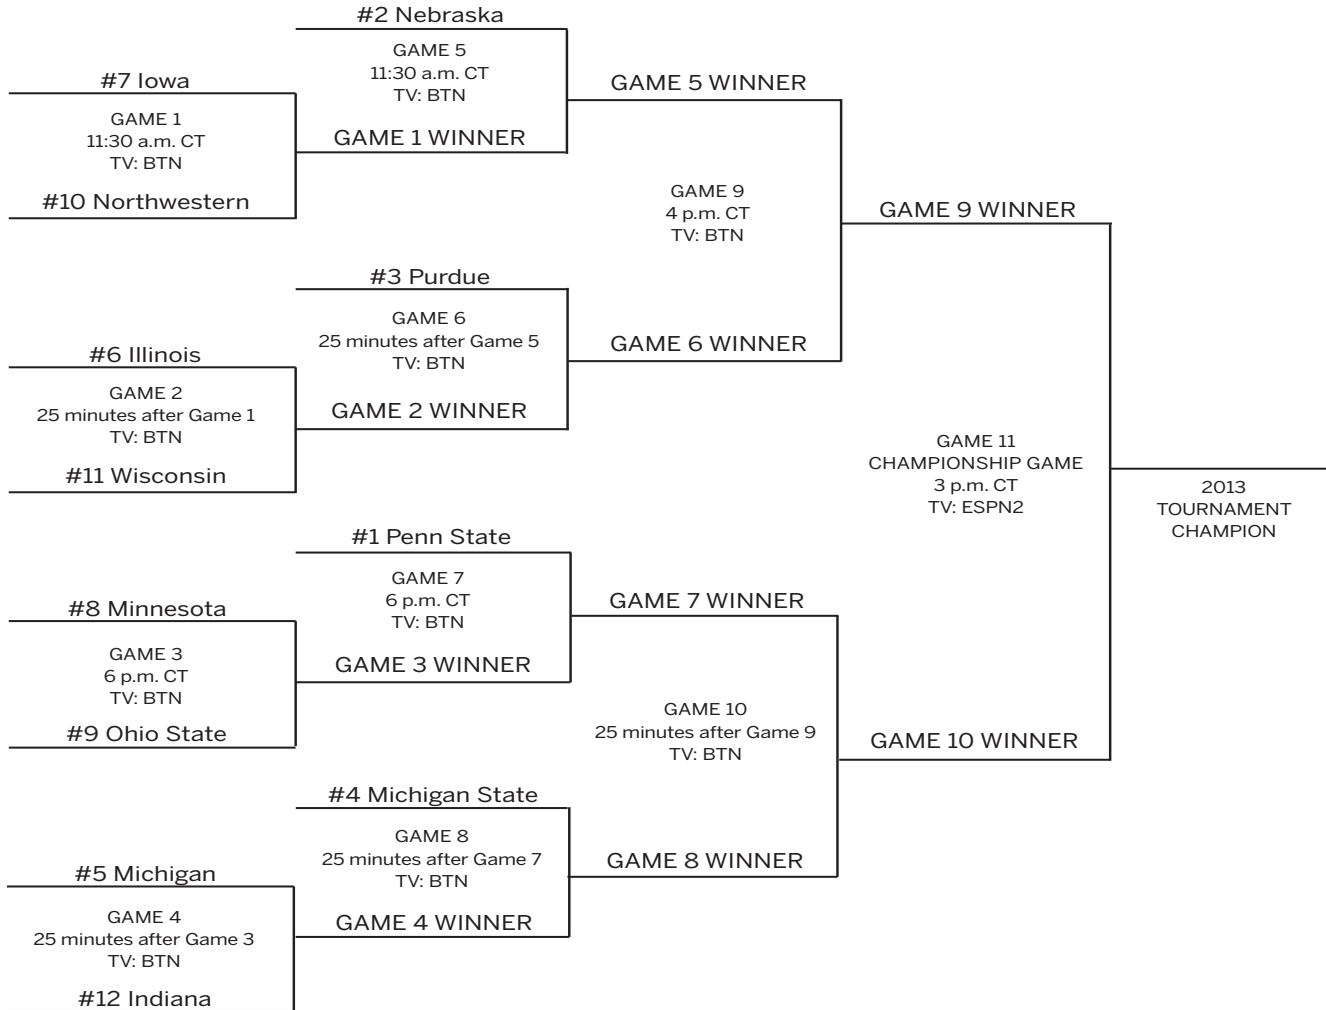

2013 BIG TEN WOMEN'S BASKETBALL TOURNAMENT

March 7-10

SEARS CENTRE ARENA • HOFFMAN ESTATES, ILL.

THURSDAY, MARCH 7

FRIDAY, MARCH 8

SATURDAY, MARCH 9

SUNDAY, MARCH 10

POINTS-REBOUNDS-ASSISTS: LADY LION BIG TEN TOURNAMENT CAREER PERFORMANCES

Seven-Time Big Ten Champions • Two-Time Big Ten Tournament Champions • 2000 NCAA Final Four • 22 NCAA Tournament Appearances

BIG TEN TOURNAMENT HISTORY

Seed	Round	Seed/Opponent	Result
1995 Hinkle Fieldhouse, Indianapolis, Ind. (CHAMPIONS)			
1	Quarterfinal	9/Iowa	W, 69-62
	Semifinal	5/Indiana	W, 72-64
	Final	7/Ohio State	W, 68-63
1996 Hinkle Fieldhouse, Indianapolis, Ind. (CHAMPIONS)			
2	Quarterfinal	7/Northwestern	W, 85-70
	Semifinal	6/Ohio State	W, 84-70
	Final	4/Purdue	W, 71-69
1997 Hinkle Fieldhouse, Indianapolis, Ind.			
7	First	10/Ohio State	L, 79-80
1998 RCA Dome, Indianapolis, Ind. (RUNNER-UP)			
7	First	10/Northwestern	W, 97-76
	Quarterfinal	2/Illinois	W, 74-71
	Semifinal	3/Michigan	W, 87-81 (OT)
	Final	5/Purdue	L, 49-59
1999 RCA Dome, Indianapolis, Ind.			
2	Quarterfinal	7/Michigan State	W, 79-74
	Semifinal	3/Illinois	L, 75-77
2000 Consecro Fieldhouse, Indianapolis, Ind. (RUNNER-UP)			
1	Quarterfinal	9/Ohio State	W, 64-48
	Semifinal	4/Illinois	W, 81-74
	Final	3/Purdue	L, 63-71
2001 Van Andel Arena, Grand Rapids, Mich.			
4	Quarterfinal	5/Michigan	L, 60-66
2002 Consecro Fieldhouse, Indianapolis, Ind. (RUNNER-UP)			
2	Quarterfinal	7/Ohio State	W, 70-55
	Semifinal	6/Wisconsin	W, 76-62
	Final	5/Indiana	L, 72-75