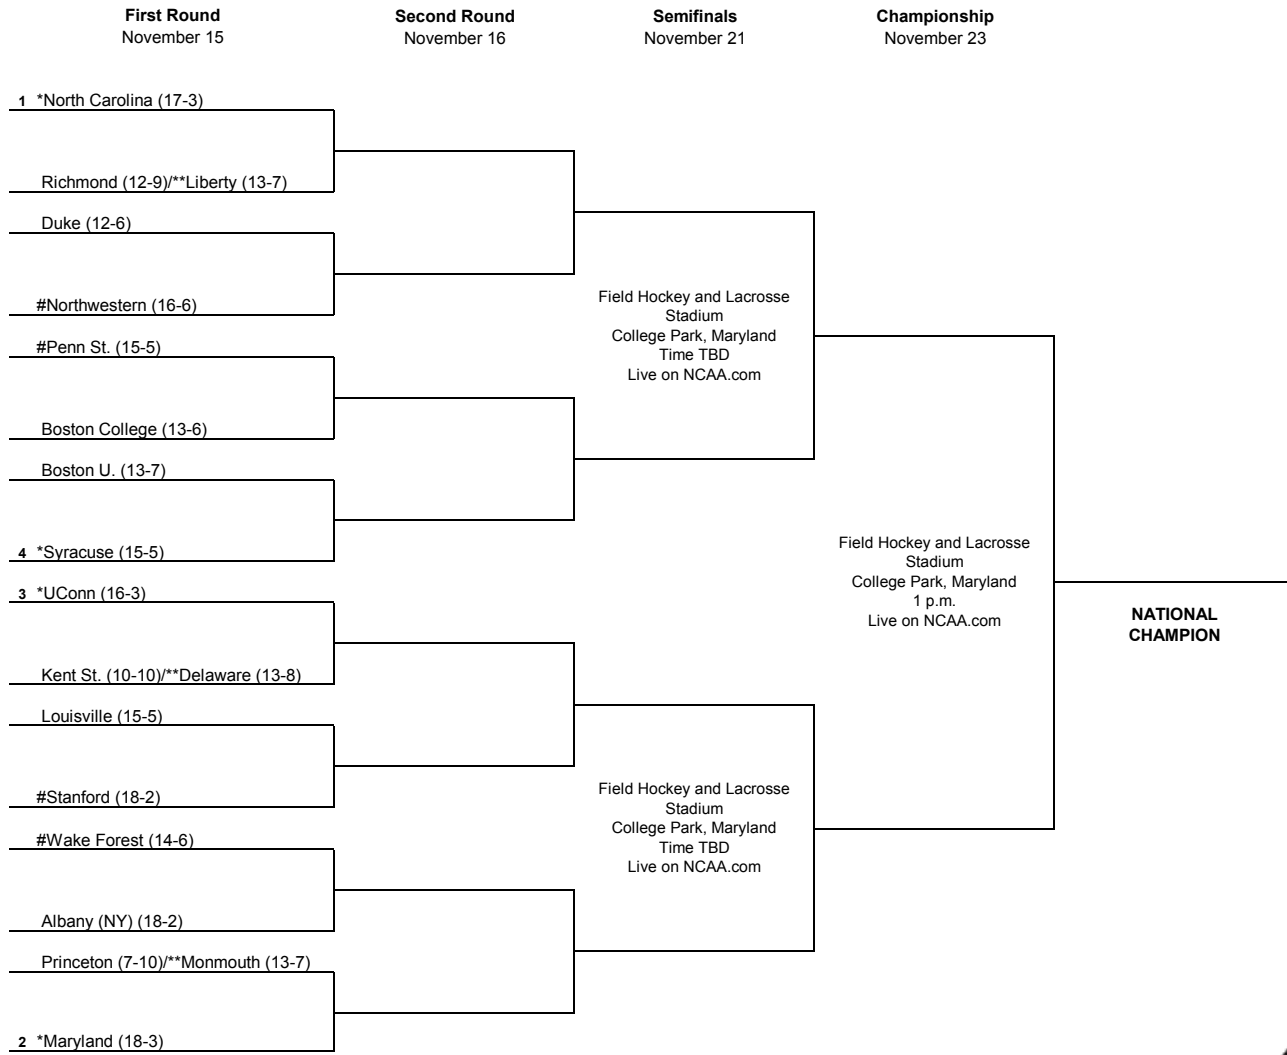

2014 NCAA Division I Field Hockey Championship

* Host Institution for first- and second-round games
 ** Host Institution for play-in games
 Home team is the seeded team in the seeded game
 # Home team in the non-seeded game
 All times are Eastern time.
 Information subject to change.