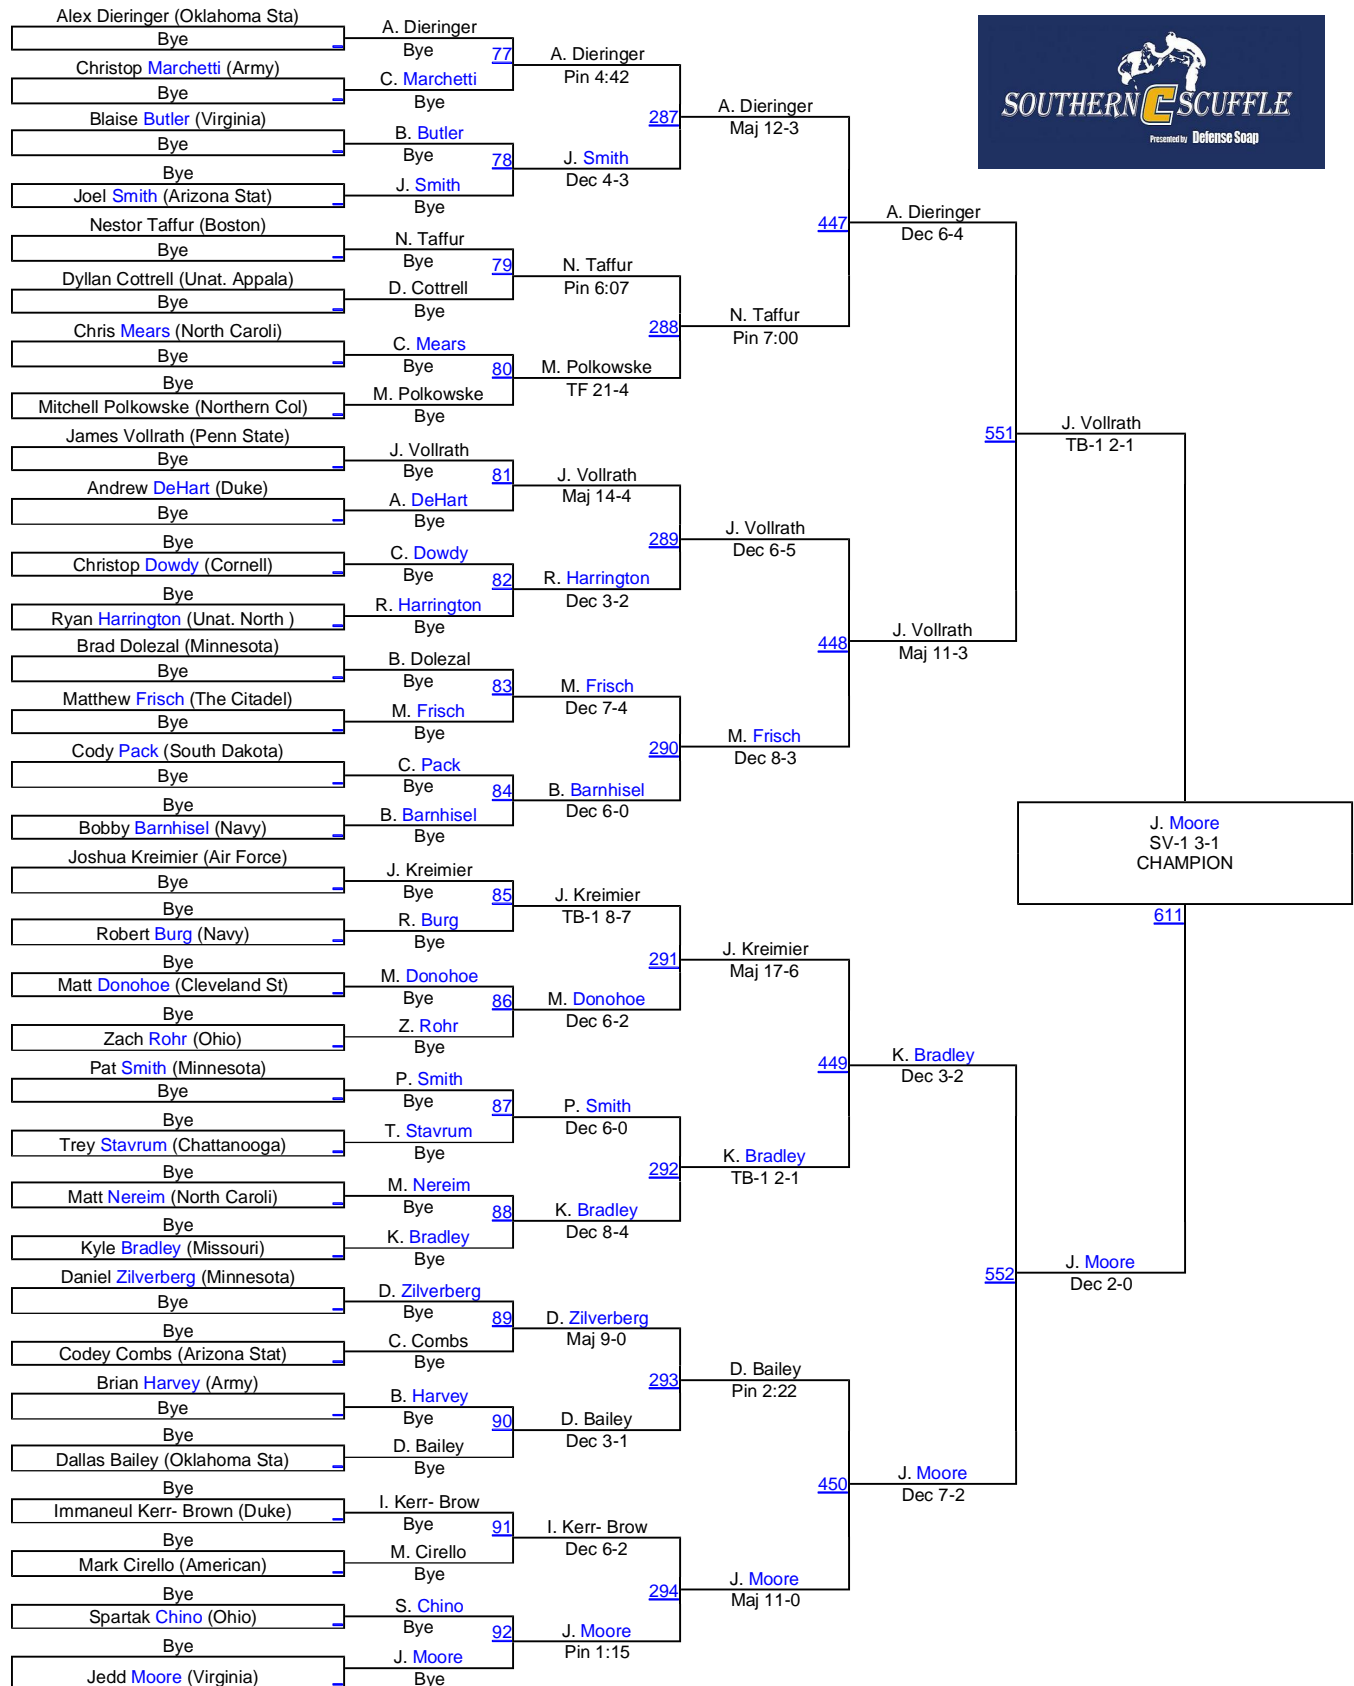

The Southern Scuffle

Southern Scuffle 157