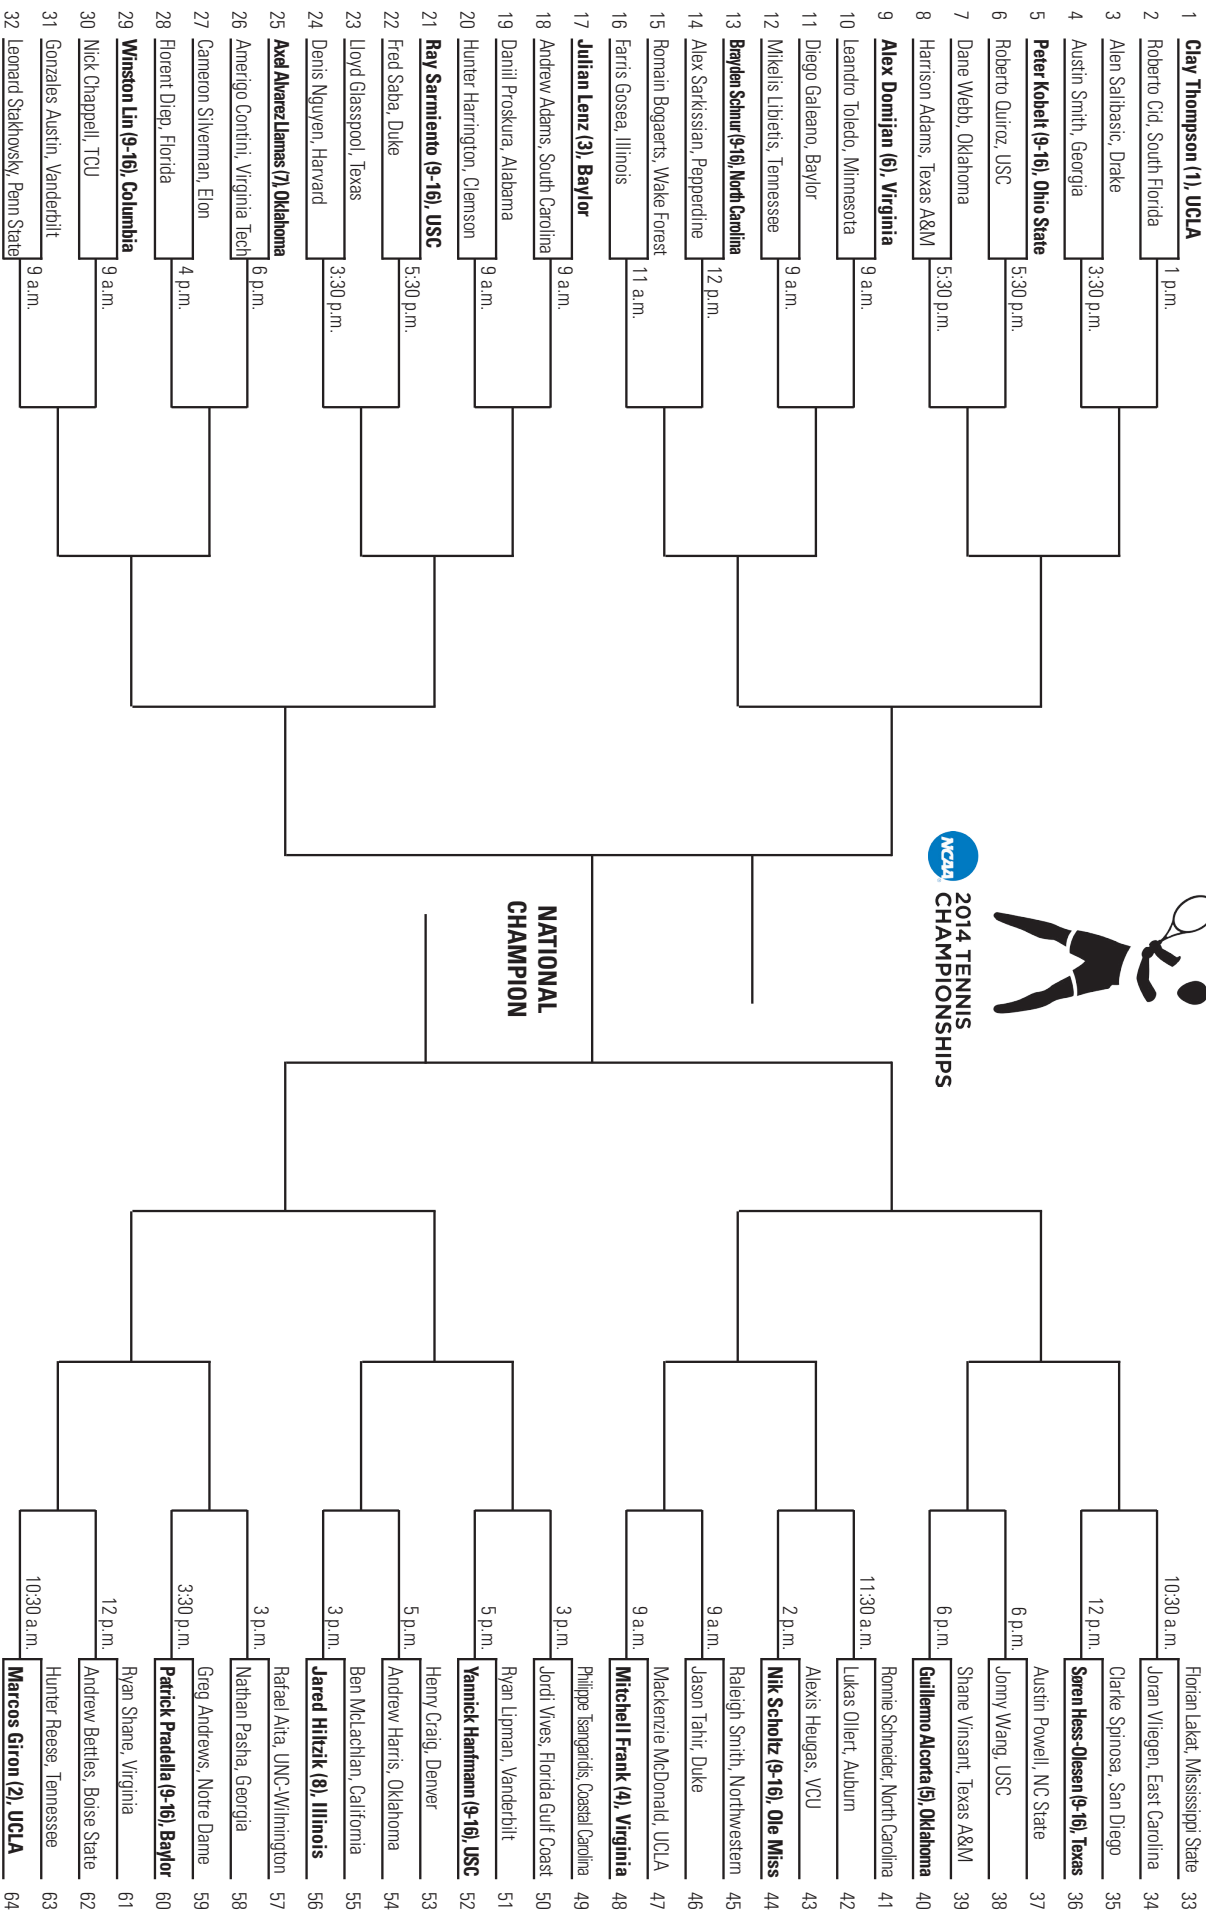

2014 NCAA DIVISION I MEN'S TENNIS SINGLES CHAMPIONSHIP

Athens, Ga. | Dan Magill Tennis Complex | University of Georgia | May 21-26

First Round May 21   **Second Round** May 22   **Round of 16** May 23   **Quarterfinals** May 24   **Semifinals** May 25   **National Championship** May 26   **Semifinals** May 25   **Quarterfinals** May 24   **Round of 16** May 23   **Second Round** May 22   **First Round** May 21

NCAA 2014 TENNIS CHAMPIONSHIPS