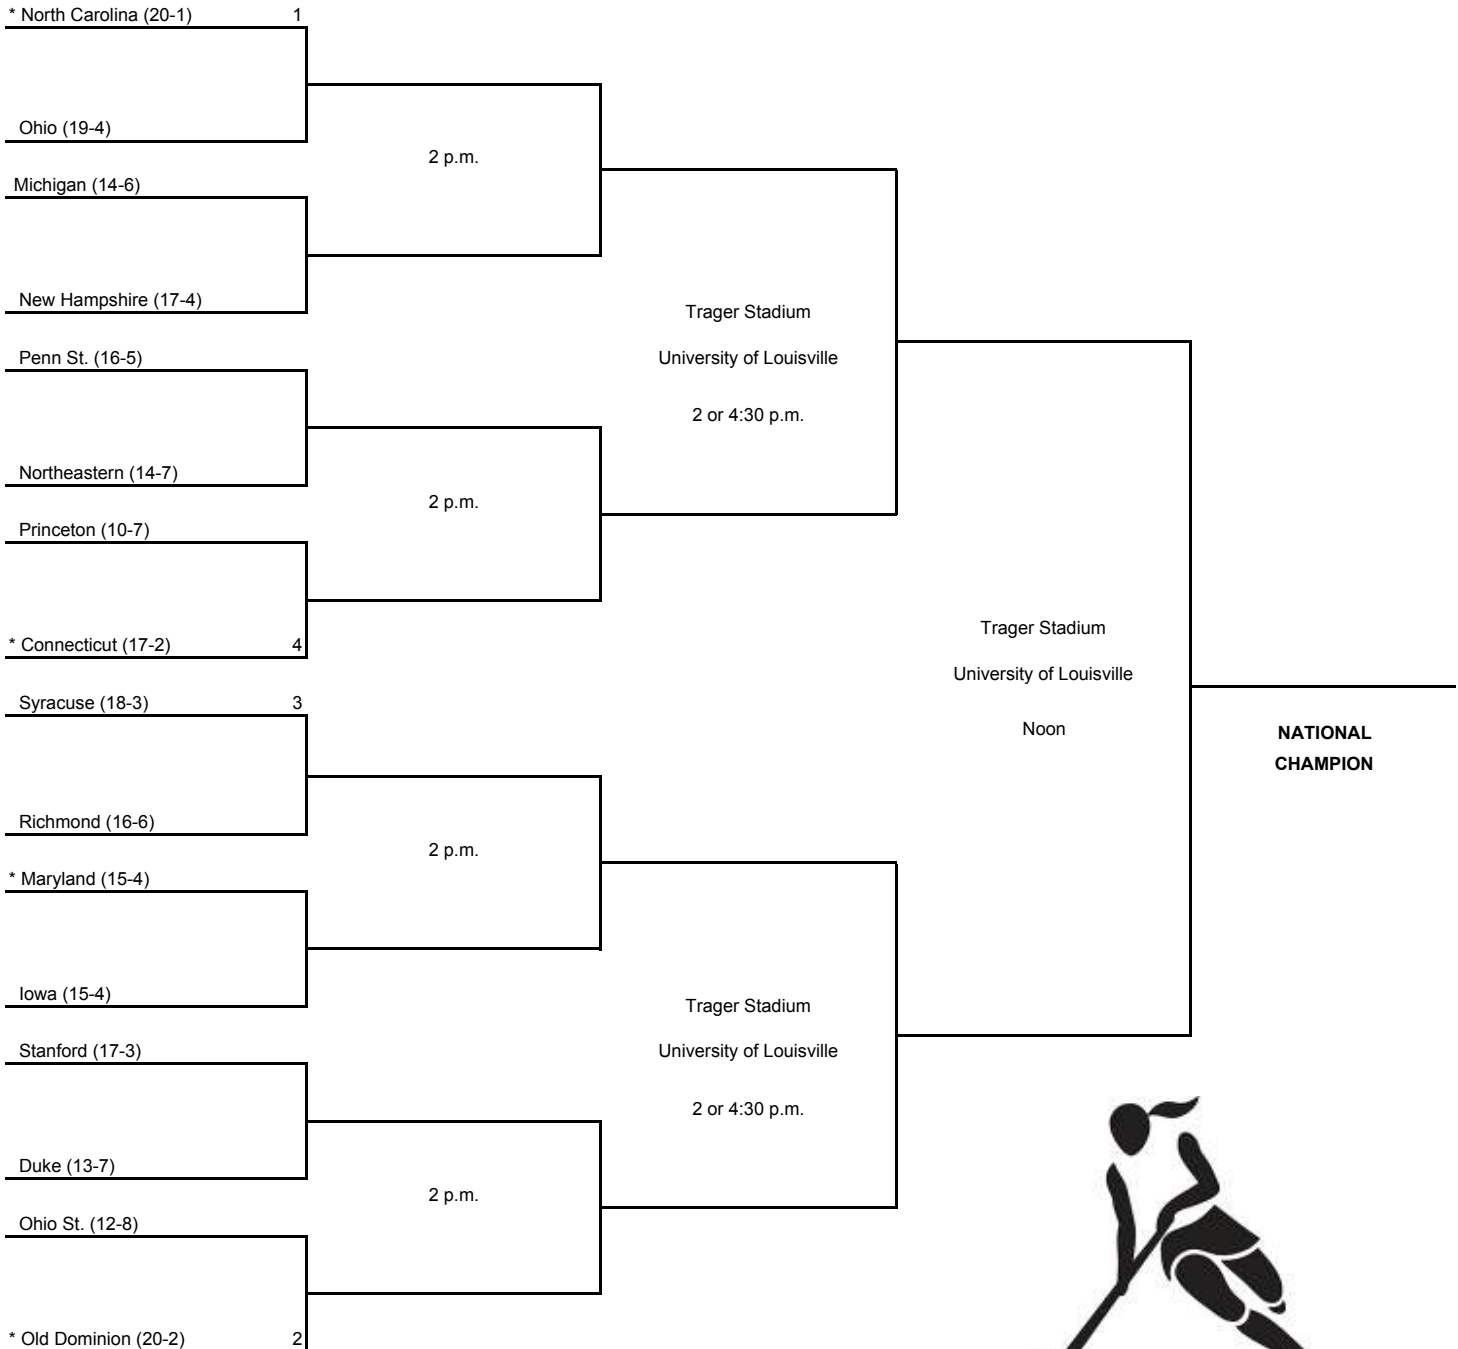

# 2011 Division I Field Hockey Championship

**First Round**  
November 12

**Second Round**  
November 13

**Semifinals**  
November 18

**Championship**  
November 20

\*Denotes host institution  
Home team is the seeded team in the seeded game.  
In the non-seeded game, the team on the top of the bracket is the home team.