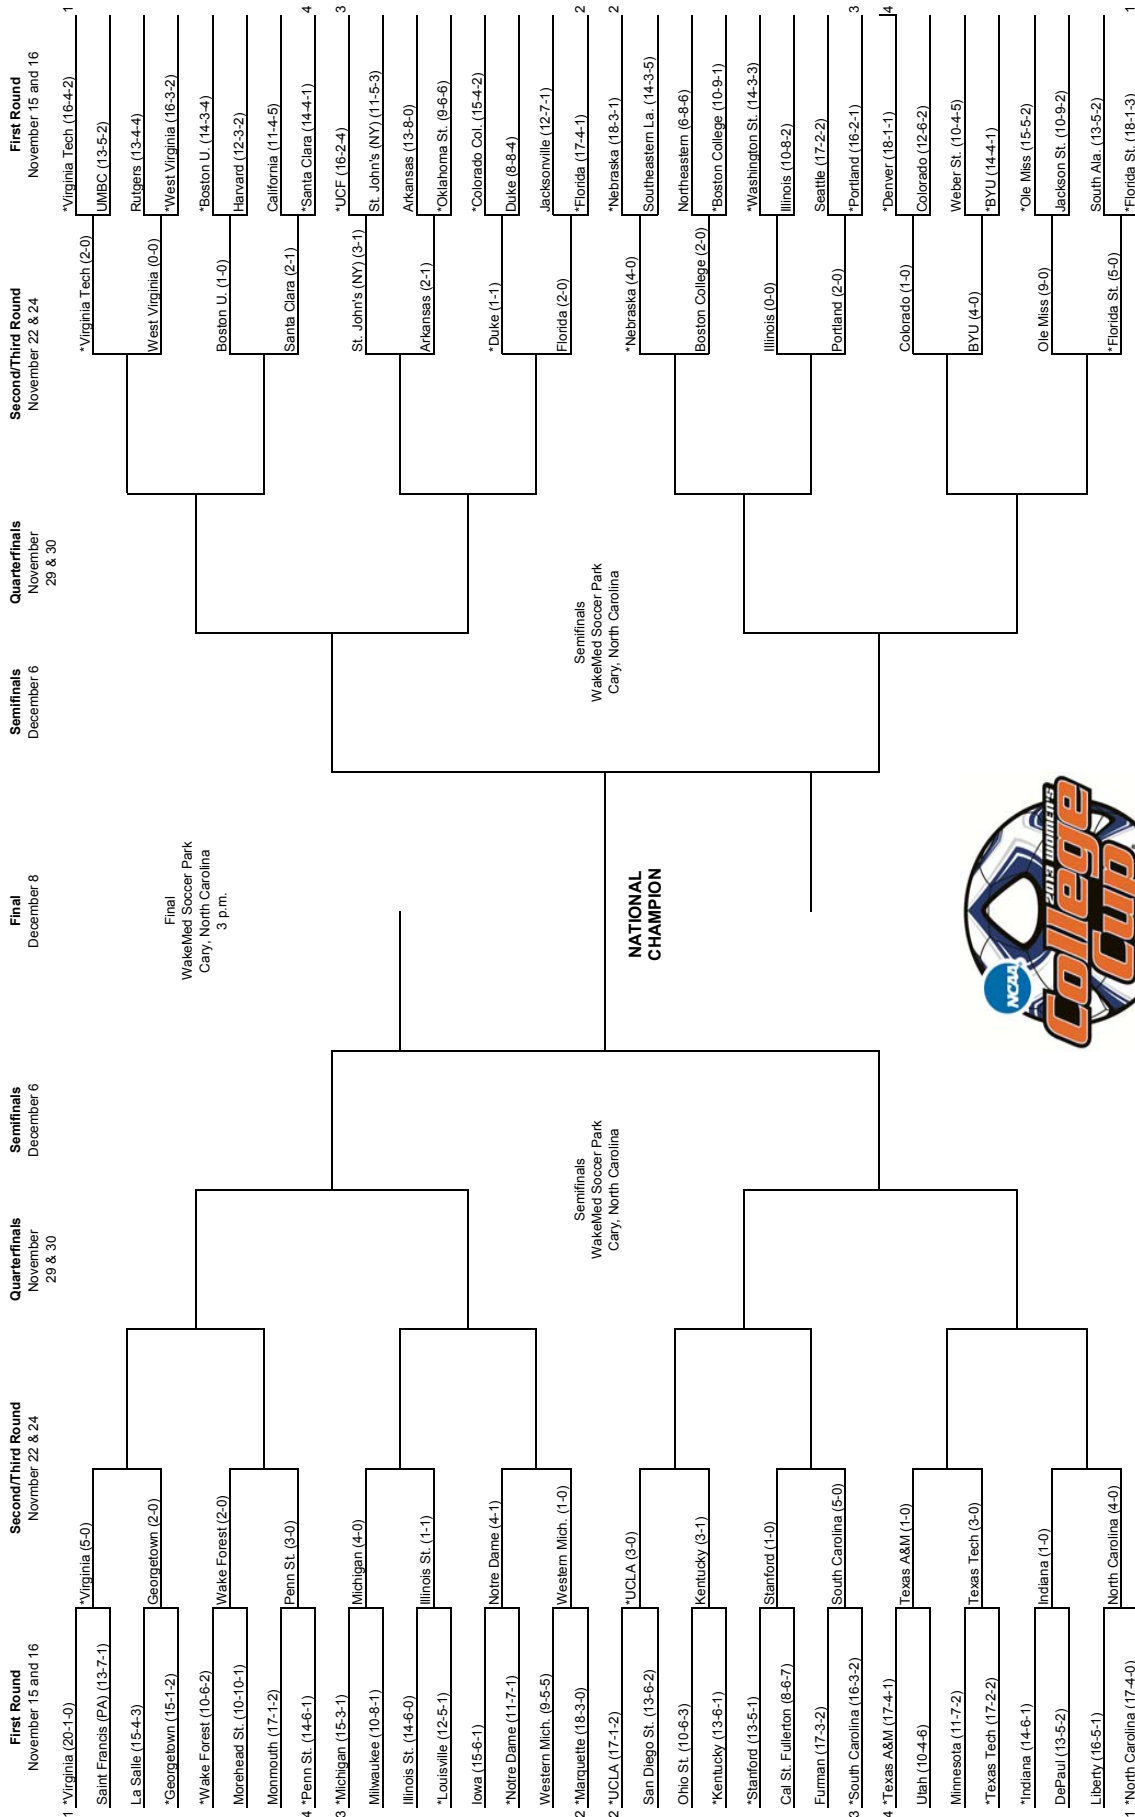

2013 SCHEDULE

AUGUST

23	WEST VIRGINIA¹.....	T, 2-2 (2OT)
25	HOFSTRA¹.....	W, 2-1
30	at No. 5 Virginia	L, 5-1

SEPTEMBER

1	LA SALLE	W, 5-1
6	BOSTON UNIVERSITY	W, 1-0
10	at Bucknell	W, 6-0
13	at Oklahoma State.....	W, 4-2
15	at Tulsa	W, 3-2
20	NORTHWESTERN*	W, 3-2(2OT)
26	PURDUE*	W, 6-1
29	INDIANA*	W, 4-1

OCTOBER

4	at No. 18 Wisconsin*	W, 2-1
6	at Minnesota*	L, 1-0
13	No. 19 MICHIGAN*	L, 1-0
17	OHIO STATE*	W, 4-2
20	ILLINOIS*	W, 5-0
25	at Iowa*	L, 3-2
27	at No. 21 Nebraska*	L, 3-2 (2OT)

NOVEMBER

1	at Michigan State*	W, 3-0
6	Wisconsin²	W, 2-0
8	Iowa²	L, 1-0
15	MONMOUTH³.....	W, 3-0
22	Wake Forest⁴.....	4 p.m.
24	NCAA Third Round	TBA
29-30	NCAA Quarterfinals	TBA

DECEMBER

1	NCAA Quarterfinals	TBA
6	College Cup Semifinals	TBA
8	College Cup Championship	TBA

* - Big Ten match

1 - Penn State Invitational, University Park, Pa.

2 - Big Ten Tournament, Champaign, Ill.

3 - NCAA Tournament, University Park, Pa.

4 - NCAA Tournament, Charlottesville, Va.

Home matches in **CAPS** at Jeffrey Field

All times Eastern

MEDIA INFORMATION

Soccer Contact:..... Kellie O'Brien

E-mail: ..... kbo2@psu.edu

Phone (Office): ..... (814) 863-1377

Phone (Cell):..... (814) 321-5119

Athletics Website:..... GoPSUsports.com

Facebook:..... PSUWomensSoccer

Twitter/Instagram:..... @PennStateWSOC

#24 PENN STATE NITTANY LIONS (15-6-1)

WAKE FOREST DEMON DEACONS (11-6-2)

Nov. 22, 2013 • 4 p.m. • Klockner Stadium • Charlottesville, Va.

MATCH DAY (vs. WAKE FOREST)

VENUE	Klockner Stadium (3,600)
ONLINE COVERAGE	GameTracker
SERIES RECORD	Wake Forest leads 2-0-0
LAST MEETING	Nov. 20, 2011 (WFU won, 4-2)

MATCH NOTES

- Penn State faces Wake Forest in the second round of the NCAA Tournament
- The Lions are 0-2-0 vs. the Demon Deacons all-time and 0-1 in the postseason
- WFU defeated PSU 4-2 in the third round of the 2011 NCAA Tournament
- The Blue and White are 11-4-0 in NCAA second round matches
- PSU owns a 4-3-1 record at neutral sites during the NCAA Tournament
- Penn State ranks in the top five in the nation in three categories
- Hayes named Senior CLASS Award finalist
- Costa nets career-high 10th goal of the season
- Five Big Ten teams advance to NCAA second round

ON THE PITCH

The No. 4 seeded Penn State women's soccer team has advanced to the second round of the NCAA Tournament after turning in a dominating 3-0 victory over Monmouth last Friday. The Nittany Lions will face Wake Forest at Virginia in the second round on Friday at 4 p.m. in Klockner Stadium.

OFFENSIVE POWER

Penn State's offensive attack has proven to be one of the best in the nation this season as the Nittany Lions rank in the top five in three different categories. The Blue and White are third in points (7.95), rank fourth in scoring offense (2.73) and are tied for fifth in assists (2.50).

DOUBLING UP

With Maya Hayes at 19 goals and Tani Costa at 10 goals this season, the Lions have now had at least two players in double digits in goals for the three straight seasons. Last season, Christine Naim (17), Hayes (16) and Mallory Weber (13) reached double figures and in 2011 Hayes (31) and Taylor Schram (12) posted double figures.

2013 STAT LEADERS

POINTS		GAME-WINNING GOALS	
Maya Hayes	44	Maya Hayes	4
Tani Costa	27	Raquel Rodriguez	3
Mallory Weber	22	Mallory Weber	2
Raquel Rodriguez	21	Taylor Schram	2
		Tani Costa	2
GOALS		ASSISTS	
Maya Hayes	19	Raquel Rodriguez	9
Tani Costa	10	Mallory Weber	8
Mallory Weber	7	Taylor Schram	8
Raquel Rodriguez	6		
		SAVES	
		Britt Eckerstrom	90

2013 NCAA Division I Women's SOCCER CHAMPIONSHIP

*Host institution for preliminary round games
Order of semifinal games will be determined after quarterfinal round games are completed.
Second semifinal game will begin play 45 minutes after the conclusion of the first game.