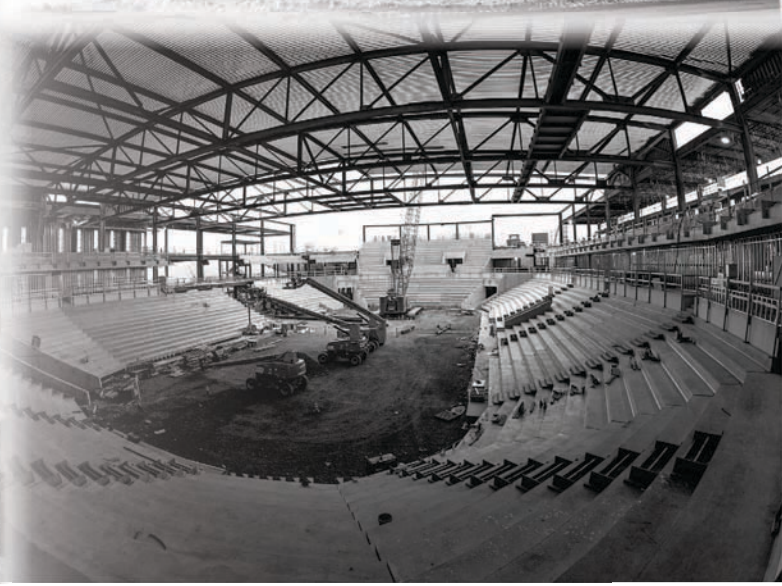

NITTANY LION WOMEN'S HOCKEY

PEGULA ICE ARENA FUTURE HOME OF PENN STATE HOCKEY

FACTS

Construction Groundbreaking: January 2012

Ceremonial Groundbreaking: April 20, 2012

Projected Opening: September 5, 2013

Capacity: 6,000 (Arena rink); 300 (Community rink)

Size: 200,000 square feet

AMENITIES

Two NHL-sized (200' x 85') ice surfaces

Arena rink will offer:

- 6,000-seat overall capacity
- 1,000-seat student section
- First-rate varsity locker rooms
- Team lounges and dry changing room
- Strength and conditioning center
- Shooting gallery
- Suites, loge boxes and club seats
- State-of-the-art television and radio broadcasting facilities
- Press box and media center
- Concession stands with café
- Videoboard

Community rink will offer:

- 300-seat capacity
- Eight locker rooms
- Skate rental center

Pegula Ice Arena will have the ability to host National Hockey League and American Hockey League games, as well as professional ice shows, local hockey and figure skating programs.