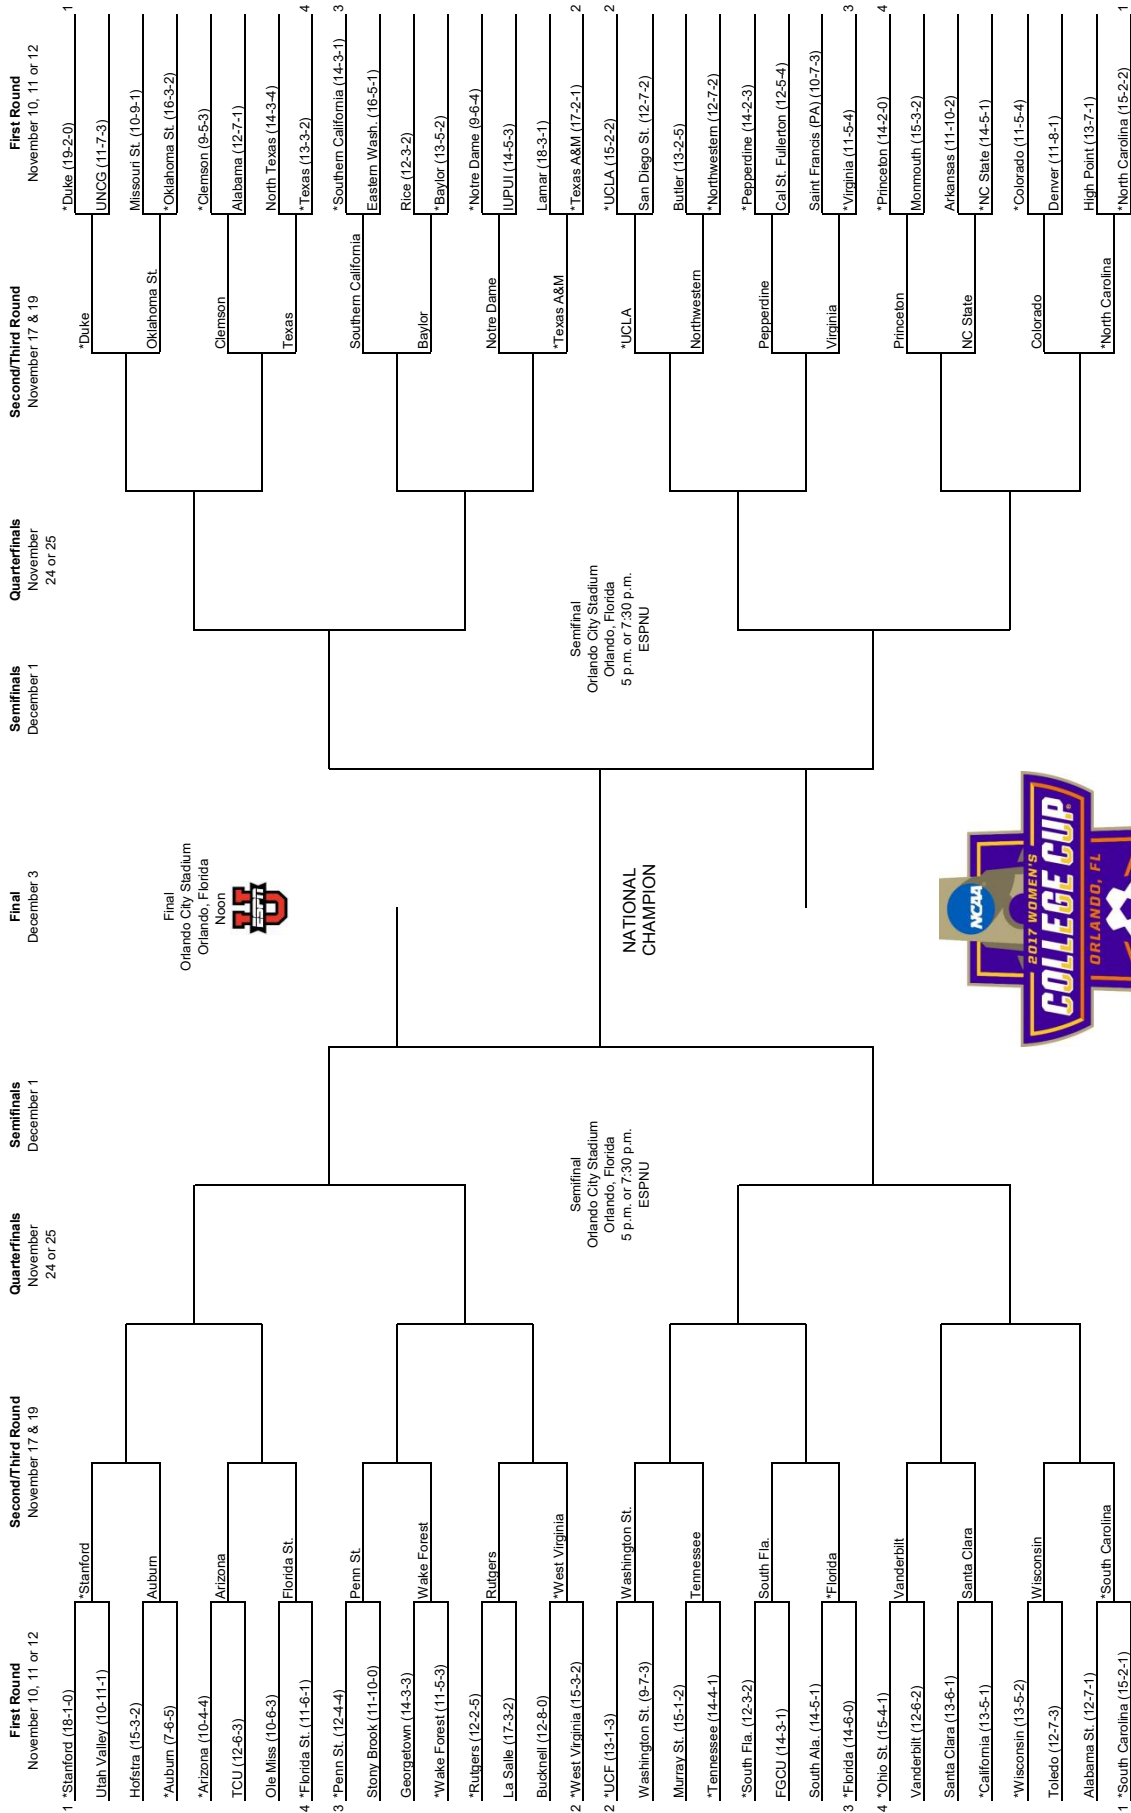

2017 PENN STATE WOMEN'S SOCCER

DIVISION I WOMEN'S SOCCER CHAMPIONSHIP

© 2017 National Collegiate Athletic Association. No commercial use without the NCAA's written permission. The NCAA opposes all forms of sports wagering.

*Host institution for preliminary round games. All game times are Eastern standard time. Order of semifinal games determined after quarterfinal round games are completed. Second semifinal game will begin 45 minutes after conclusion of first game.