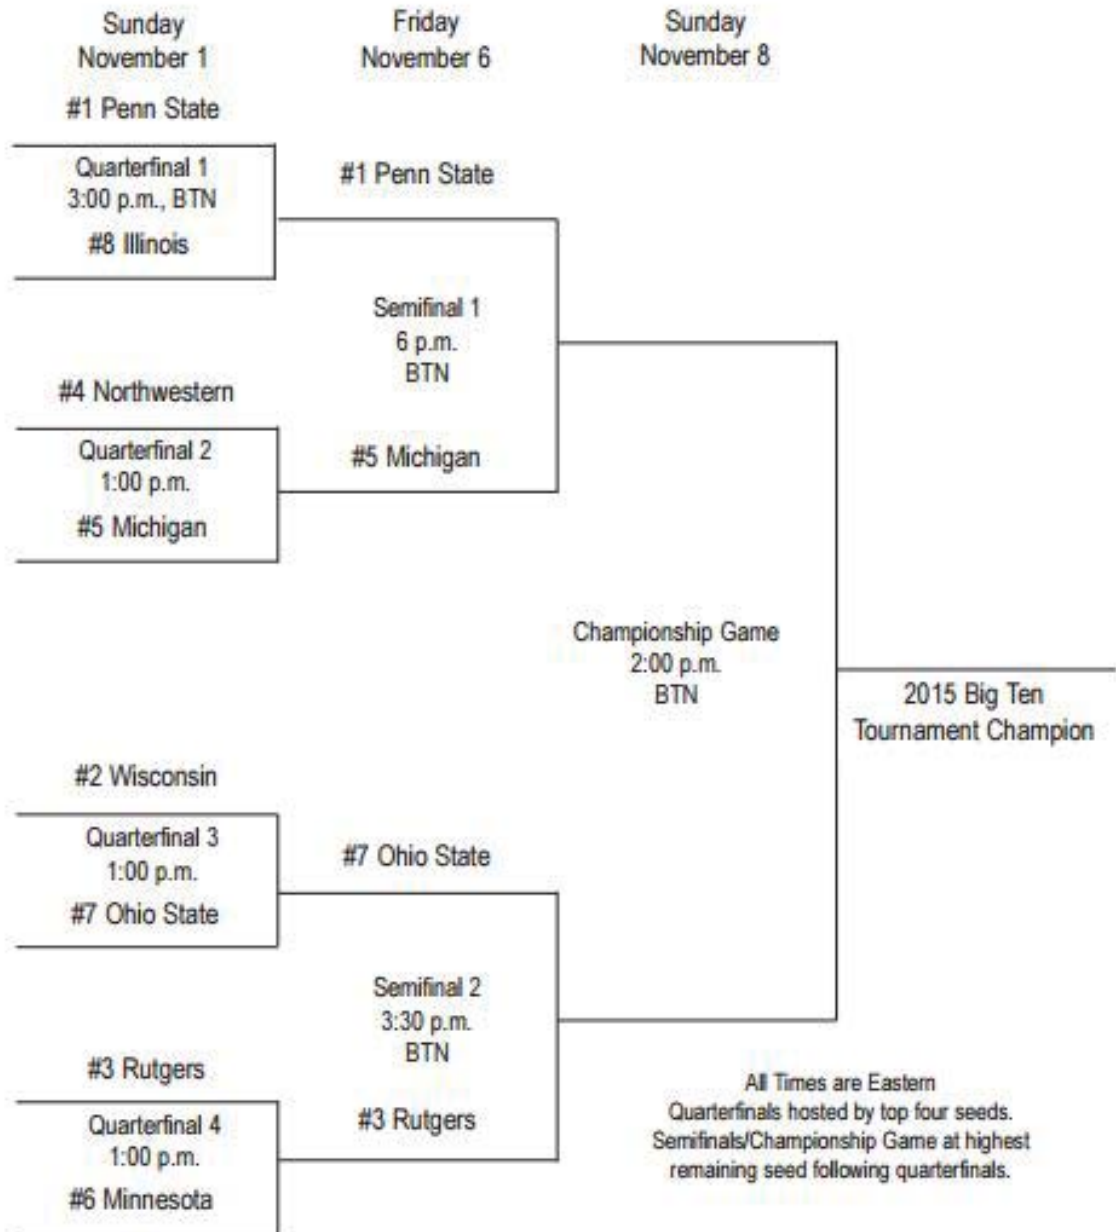

2015 MICHIGAN ROSTER

#	Name	Elig.	Pos.	Hometown (Previous School)	Pronunciation
0	Megan Hinz	SO	GK	Eldersburg, Md. (Our Lady of Good Counsel)	----- hins (like "pins")
1	Maddie Clarfield*	SR	GK	Malibu, Calif. (Malibu)	----- CLAR-field
2	Abby Kastroll	FR	M	Naples, Fla. (Community School)	-----
4	Madisson Lewis	JR	M/F	Canton, Mich. (Plymouth)	-----
5	Alyssa Dillon	SO	D	Plymouth, Mich. (Plymouth)	-----
6	Niki Wilkinson	SO	M	Palos Verdes Estates, Calif. (Palos Verdes)	-----
7	Emma Groffsky	SO	M	Bloomfield Hills, Mich. (Bloomfield Hills)	-----
8	Bailey Haydock	JR	D	Tulsa, Okla. (Bishop Kelley)	-----
9	Sura Yekka	FR	D	Mississauga, Ontario (Our Lady of Mount Carmel)	----- YEH-kuh (like "Becca")
10	Christina Murillo*	SR	M	Ojai, Calif. (Nordhoff)	----- mur-EE-oh
11	Lulu Haidar	SR	F	Dearborn Heights, Mich. (Crestwood)	----- HAY-dar
12	Reilly Martin	FR	F	Carmel, Ind. (Brebeuf Jesuit Prep)	-----
13	Melissa Kreutz	JR	D	Northridge, Calif. (Granada Hills Charter)	----- kroytz
14	Sydney Raguse	SR	D	Newport Beach, Calif. (Corona del Mar)	----- RAY-gis (like "vegas")
15	Jackie White	FR	M	Livonia, Mich. (Divine Child)	-----
16	Cassie Collins	SR	M	San Diego, Calif. (Westview)	-----
17	Anna Soccorsi	JR	M/D	Yardley, Pa. (The Pennington School [NJ])	----- suh-CORE-si
18	Danielle Hogarth	SO	F	Jarrettsville, Md. (The Bryn Mawr School)	-----
20	Jessica Heifetz	JR	M	Warren, N.J. (Watchung Hills Regional)	----- HI-fitz
21	Ani Sarkisian	R-SO	M/F	Cresskill, N.J. (Cresskill/Florida State)	AHH-nee sar-KEY-zee-in
22	Taylor Timko	SO	F	Rochester Hills, Mich. (Pontiac Notre Dame Prep)	-----
23	Rubina Veerakone	SO	M	Caledonia, Mich. (Caledonia)	RUH-bee-nuh VEER-uh-cone
24	Kelly Sweeney	FR	F	Bloomfield Hills, Mich. (Marian)	-----
25	Nicky Waldeck	JR	F	Chicago, Ill. (Western Reserve Academy [OH])	-----
30	Christina Ordonez*	SR	D	Elmhurst, Ill. (York)	-----
31	Corinne Harris*	SR	M/F	Chicago, Ill. (Walter Payton College Prep)	-----
40	Ashley Calcagno	FR	M	Vero Beach, Fla. (Vero Beach)	----- cal-CAG-no
77	Sarah Jackson	R-FR	GK	Southborough, Mass. (Algonquin Regional)	-----

* Captains

Head Coach: Greg Ryan (8th Season)

Associate Head Coach: Dean Duerst (8th Season)

Assistant Coach: Tiffany Hansen (1st Season)

Volunteer Assistant Coach: Tom Anagnost (1st Season)

Undergraduate Assistant Coach: Kendall Kramer (1st Season)

BIG TEN STANDINGS

		Conference			Overall	
		W-L-T	%	Pts.	W-L-T	%
1.	Penn State	8-2-1	.773	25	14-3-2	.790
	Wisconsin	8-2-1	.773	25	11-6-3	.625
3.	Rutgers	7-2-2	.727	23	15-2-2	.842
4.	Northwestern	7-3-1	.682	22	13-5-2	.700
5.	Michigan	6-3-2	.636	20	12-6-2	.650
6.	Minnesota	6-4-1	.591	19	11-6-3	.625
7.	Ohio State	5-4-2	.546	17	11-5-3	.658
8.	Illinois	4-4-3	.500	15	10-6-3	.605
9.	Michigan State	4-5-2	.455	14	8-6-4	.556
	Nebraska	4-5-2	.455	14	8-7-2	.529
11.	Purdue	4-6-1	.409	13	9-8-1	.528
12.	Indiana	0-7-4	.182	4	3-10-6	.316
	Iowa	1-9-1	.136	4	7-10-1	.417
	Maryland	1-9-1	.136	4	6-12-1	.342

Updated through 11/1.

2015 Big Ten Women's Soccer Tournament