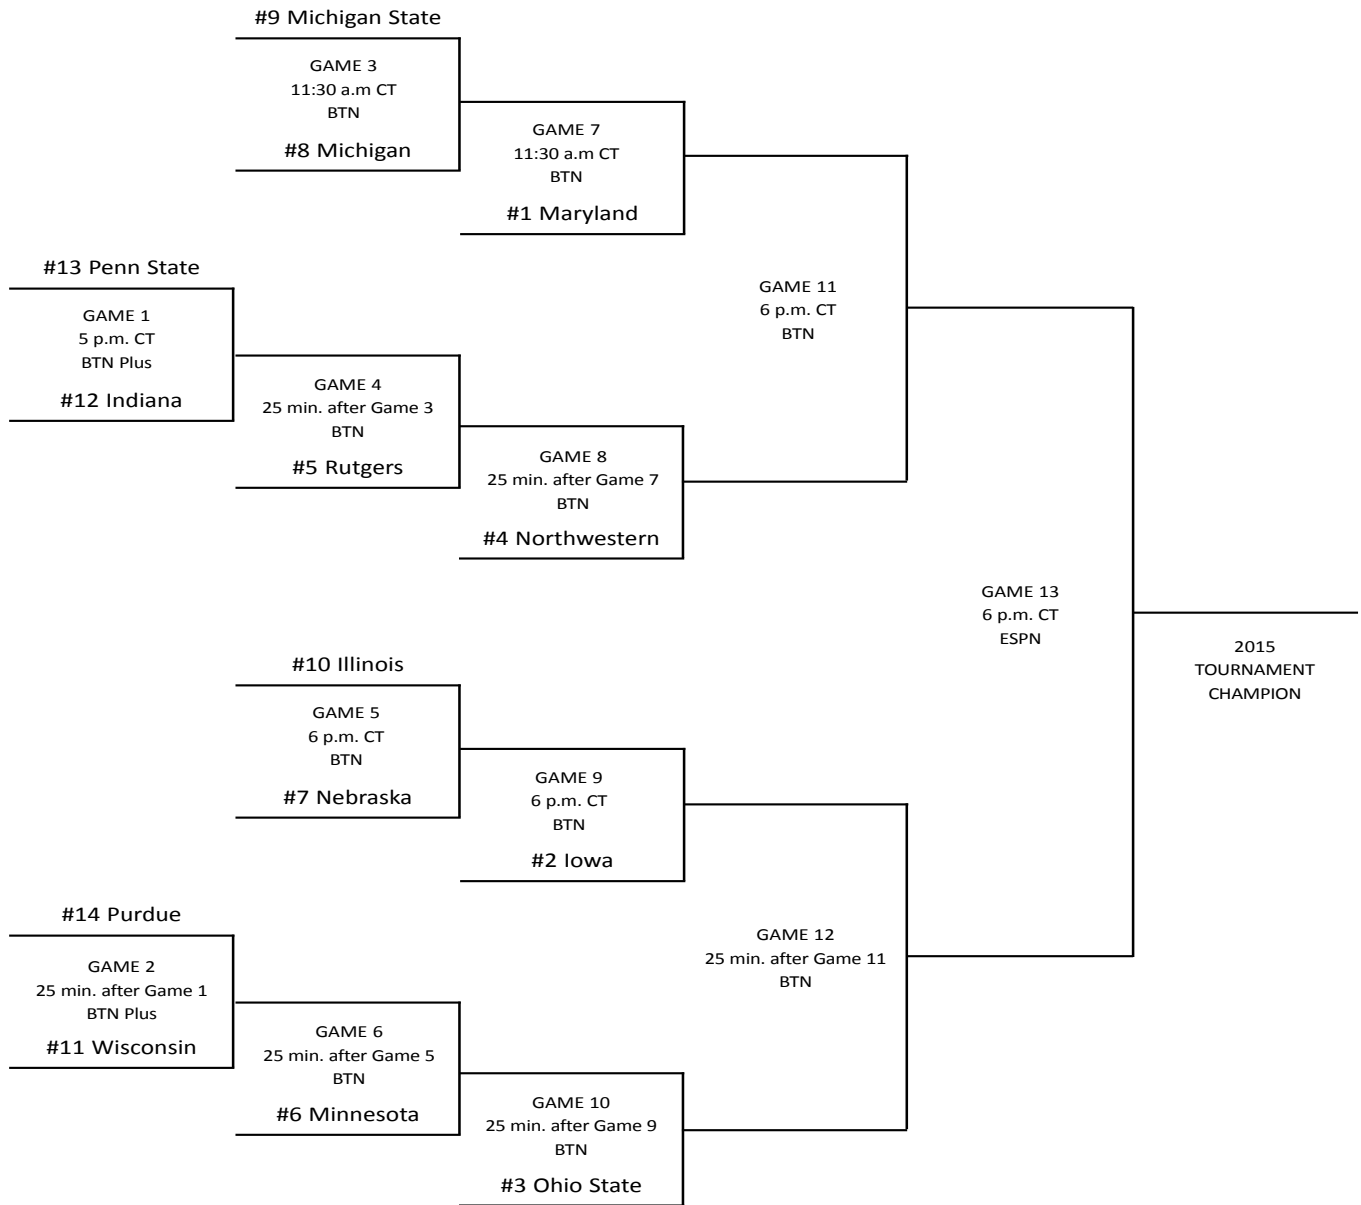

POINTS-REBOUNDS-ASSISTS: LADY LION BIG TEN TOURNAMENT CAREER PERFORMANCES

Opponent	Date	W/L	Agee	DeGraaf	Harris	Mitchell	Sevillian	Waldner	Whitted
Minnesota	3/12/12	W, 78-74	n/a	n/a	n/a	n/a	n/a	0-1-0	n/a
Purdue	3/13/12	L, 68-66	n/a	n/a	n/a	n/a	n/a	0-0-0	n/a
Ohio State	3/8/13	W, 76-66	0-2-0	n/a	n/a	n/a	n/a	0-0-0	n/a
Michigan State	3/9/13	L, 54-46	1-1-0	n/a	n/a	n/a	n/a	2-0-1 (B)	n/a
Ohio State	3/7/14	L, 99-82	1-1-1 (B)	DNP	0-0-0	4-7-1	0-0-0	4-1-1	3-1-0
Total		2-3	2-4-1 (B)	0-0-0	0-0-0	4-7-1	0-0-0	6-2-1-1 (B)	3-1-0