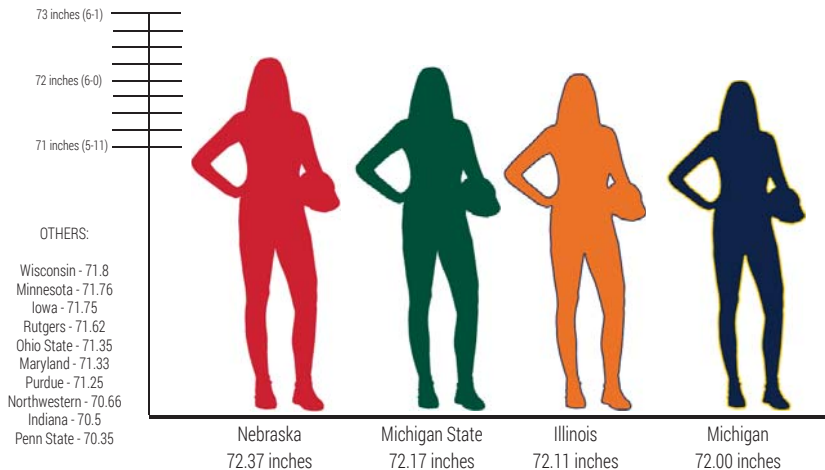

• **Allyssah Fitterer** has double-digit kills in 13 of MSU's 19 matches this season. She had nine in MSU's match against Maryland, but played just one set vs. Rutgers, as the Spartans tested several new lineup combinations throughout the match.

• Freshman DS **Marissa Ratzenberger** made her collegiate debut against Rutgers, and recorded four digs.

• **Moster** and **White** will serve as team captains in the 2014 season. Moster is the third three-time captain in program history, along with **Nikki Colson** (2001-03) and **Katie Johnson** (2005-07).

• Freshman **Holly Toliver**, who is third on the team in kills (2.31), missed eight matches with injury, and played sparingly since being cleared for action. Junior setter **Halle Peterson** was injured in the Oregon match (Sept. 19), and has not yet been cleared to return.

• MSU welcomed four newcomers, a freshman class ranked No. 6 in the country by PrepVolleyball.com. **Alyssa Garvelink**, **Rachel Minarick**, **Abby Monson**, and **Holly Toliver** form the incoming class; Minarick, a two-time AVCA All-American, is the No. 21 Senior Ace by PrepVolleyball.com and last summer was the MVP at club nationals where she led Sports Performance to a National Championship. **Minarick** (No. 22), **Garvelink** (No. 26), and **Toliver** (No. 31) appeared in the rankings by PrepVolleyball.com of the nation's top seniors, while **Monson** was an Honorable Mention.

BIG TEN TEAMS BY AVERAGE HEIGHT