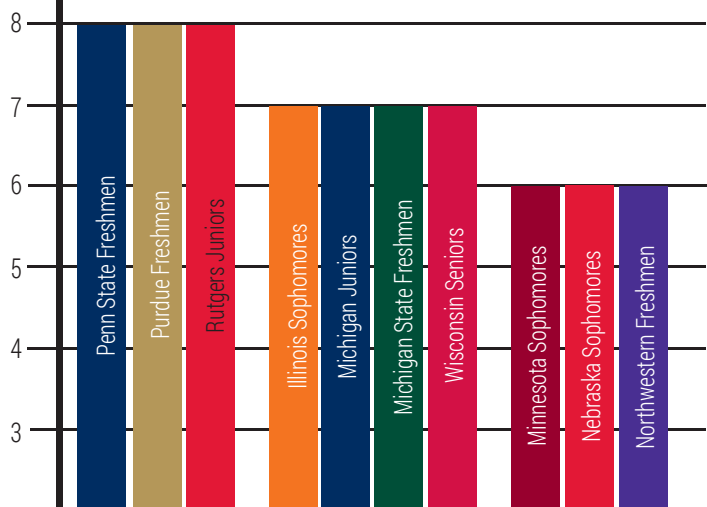

2014 DOUBLE-DOUBLES

Galloway, Taylor	17 kills, 12 digs; at Oregon State, Sep 13, 2014
Galloway, Taylor	13 kills, 12 digs; LIU-BROOKLYN, Sep 19, 2014
Hubbard, Ryan	29 assists, 14 digs; LIU-BROOKLYN, Sep 19, 2014
Minarick, Rachel	28 assists, 12 digs; vs Jacksonville State, Aug 30, 2014
Minarick, Rachel	14 assists, 13 digs; at Oregon, Sep 12, 2014
Minarick, Rachel	55 assists, 19 digs; at Oregon State, Sep 13, 2014
Minarick, Rachel	43 assists, 11 digs; at Michigan, Sep 30, 2014
Minarick, Rachel	41 assists, 13 digs; NEBRASKA, Oct 10, 2014
Monson, Abby	17 assists, 13 digs; LIU-BROOKLYN, Sep 19, 2014

CAREER DOUBLE-DOUBLES:

Galloway (9), Peterson (4), Minarick (5), Hubbard (2), Monson (1)

2014 SPARTAN HONOR ROLL

Team Honors
Preseason No. 6 - Big Ten Coaches Poll
Preseason No. 16 - AVCA National Poll
UAB/Samford Invitational Champions

Allyssah Fitterer
UAB/Samford Invitational Most Valuable Player
Spartan Invitational All-Tournament Team

Rachel Minarick
Big Ten Freshman of the Week (Oct. 20)

Kori Moster
USA Volleyball Collegiate National Team
Senior CLASS Award Nominee
Unanimous Preseason All-Big Ten
UAB/Samford Invitational All-Tournament Team

Chloe Reinig
UAB/Samford Invitational All-Tournament Team
Spartan Invitational All-Tournament Team

LARGEST CLASSES IN THE BIG TEN

FRESHMEN	SOPHOMORES	JUNIORS	SENIORS
8 Penn State	7 Illinois	8 Rutgers	7 Wisconsin
8 Purdue	6 Minnesota	7 Michigan	5 Iowa
7 Michigan State	5 Nebraska	5 Illinois	4 Maryland
6 Northwestern	5 Indiana	5 Indiana	Michigan State
	Maryland	Maryland	Northwestern
	Michigan State		Ohio State
	Northwestern		Penn State

2014 SITUATIONAL RECORDS

Category.....	Record
Overall.....	12-7
At Jenison Field House.....	4-4
At Opponent.....	6-3
At a Neutral Site.....	2-0
On Television.....	1-4
While Ranked in Top 25.....	7-4
While Not Ranked in Top 25.....	3-3
Against Top-5 Teams.....	0-0
Against Top-10 Teams.....	0-1
Against Top-25 Teams.....	0-4
Against Teams Receiving Votes in AVCA Poll.....	2-0
Against Unranked Teams.....	11-2
After a Win.....	8-3
After a Loss.....	4-3
By Date...	
On Tuesday.....	0-1
On Wednesday.....	0-0
On Friday.....	6-4
On Saturday.....	6-2
On Sunday.....	0-0
In August.....	4-0
In September.....	4-6
In October.....	4-1
In November.....	0-0
In December.....	0-0
Big Ten Matches.....	5-3
Non-Conference Matches.....	7-4
After Winning Thursday/Friday Match.....	3-1
After Losing Thursday/Friday Match.....	2-1
By Sets...	
In Three Sets.....	8-1
In Four Sets.....	4-4
In Five Sets.....	0-2
Winning the First Set.....	12-3
Losing the First Set.....	0-4
Winning the First Two Sets.....	9-0
Losing the First Two Sets.....	0-2
Tied After Two Sets.....	3-4
Leading After Three Sets.....	4-1
Trailing After Three Sets.....	0-5
Sets Over 25 Points.....	4-4
Fifth Sets Over 15 Points.....	0-0
By Hitting Percentage...	
Leads In Hit Percentage.....	12-1
Trails In Hit Percentage.....	0-6
Tied In Hit Percentage.....	0-0
When MSU Hits .400 and Above.....	0-0
When MSU Hits .300 - .399.....	5-0
When MSU Hits .200 - .299.....	2-0
When MSU Hits .100 - .199.....	3-3
When MSU Hits .099 and below.....	0-1
By Opponents' Hitting Percentage	
When Opp. Hits .400 and Above.....	0-1
When Opp. Hits .300 - .399.....	0-1
When Opp. Hits .200 - .299.....	0-0
When Opp. Hits .100 - .199.....	6-5
When Opp. Hits .099 and below.....	6-0
By Kills...	
Leading In Kills.....	12-3
Trailing In Kills.....	0-3
Tied In Kills.....	0-1
By Blocks...	
Leading in Blocks.....	9-4
Trailing in Blocks.....	2-3
Tied in Blocks.....	1-0
By Digs...	
Leading in Digs.....	10-2
Trailing in Digs.....	2-5
Tied in Digs.....	0-0
By Service Aces...	
Leading in Service Aces.....	10-2
Trailing in Service Aces.....	3-5
Tied in Service Aces.....	0-0