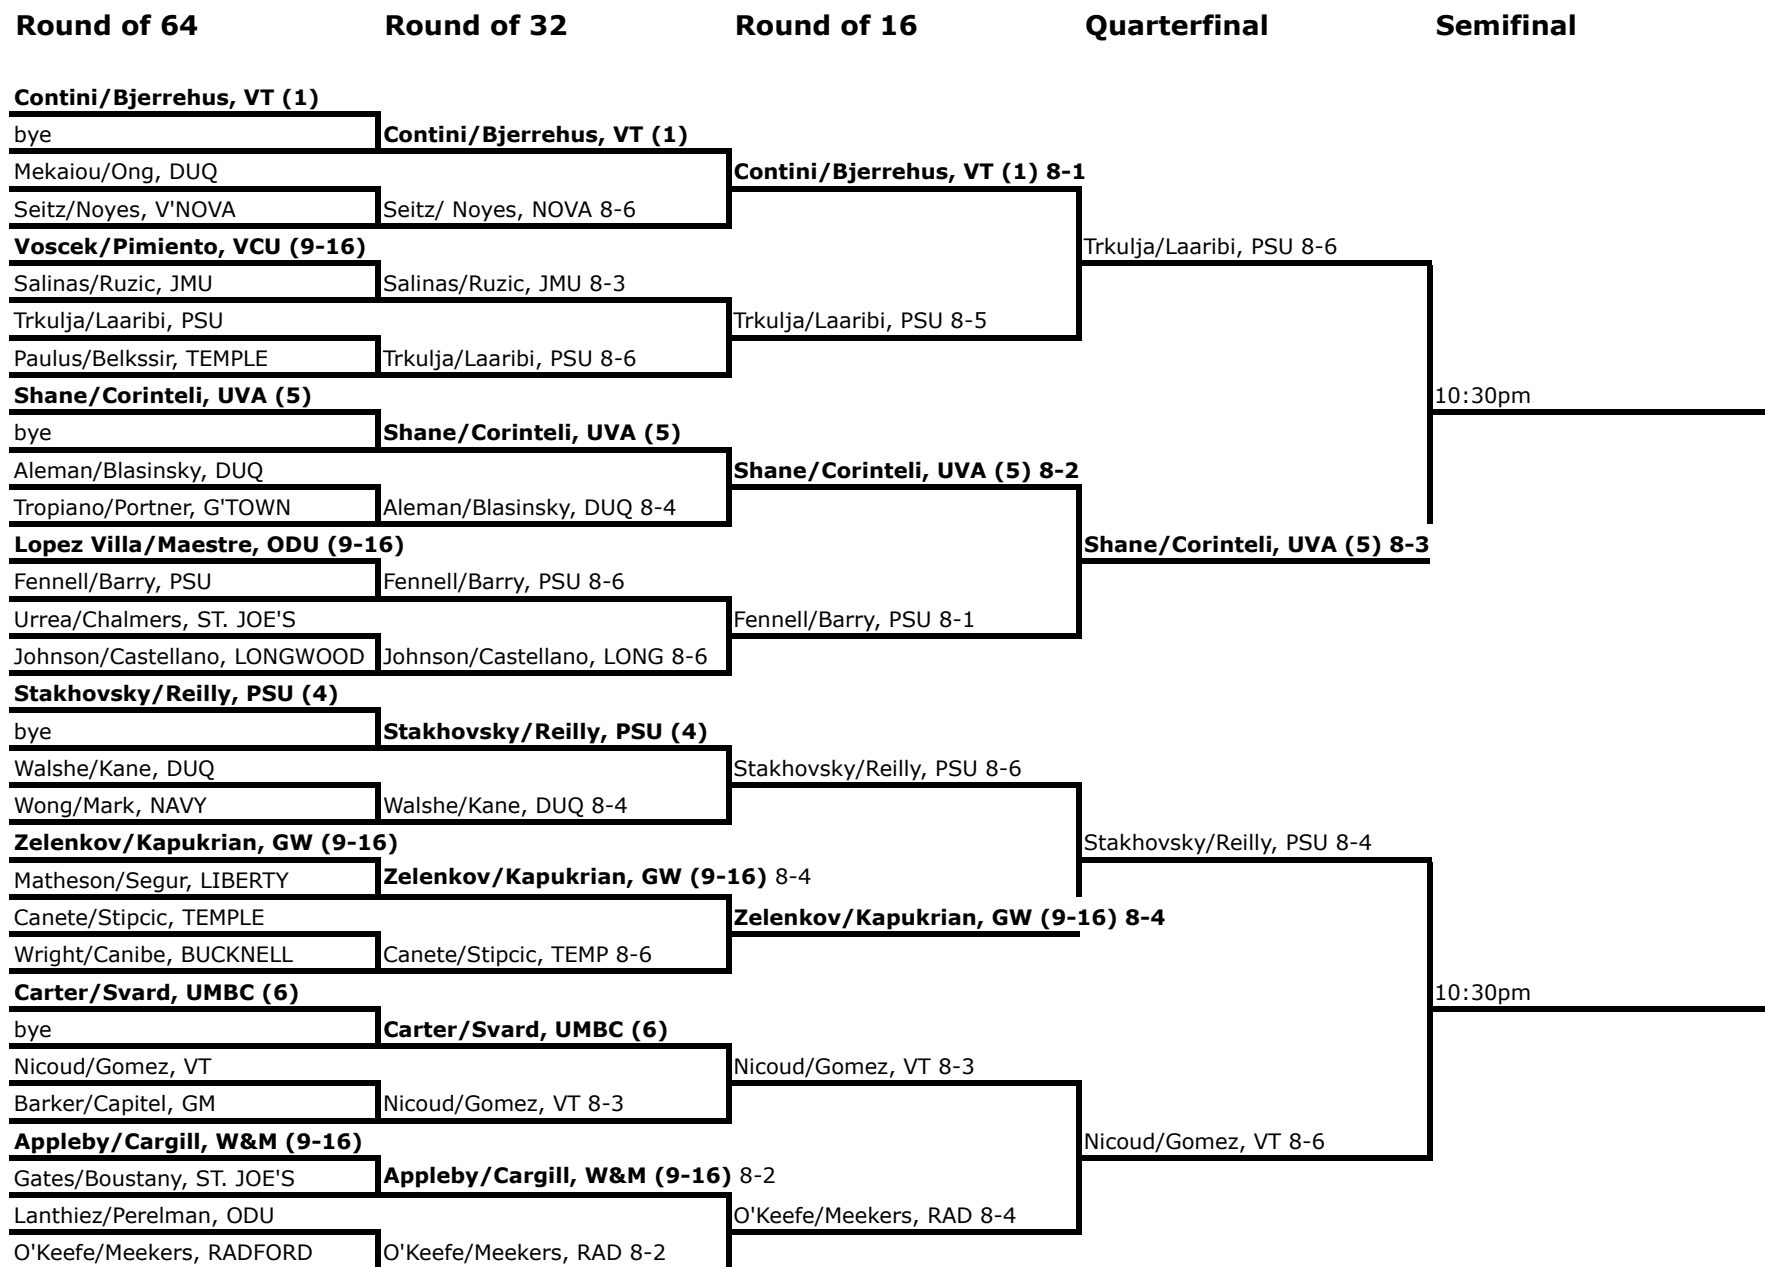

2014 ITA Atlantic Regional

DOUBLES MAIN DRAW

2014 ITA Atlantic Regional

DOUBLES MAIN DRAW

Round of 64

Round of 32

Round of 16

Quarterfinal