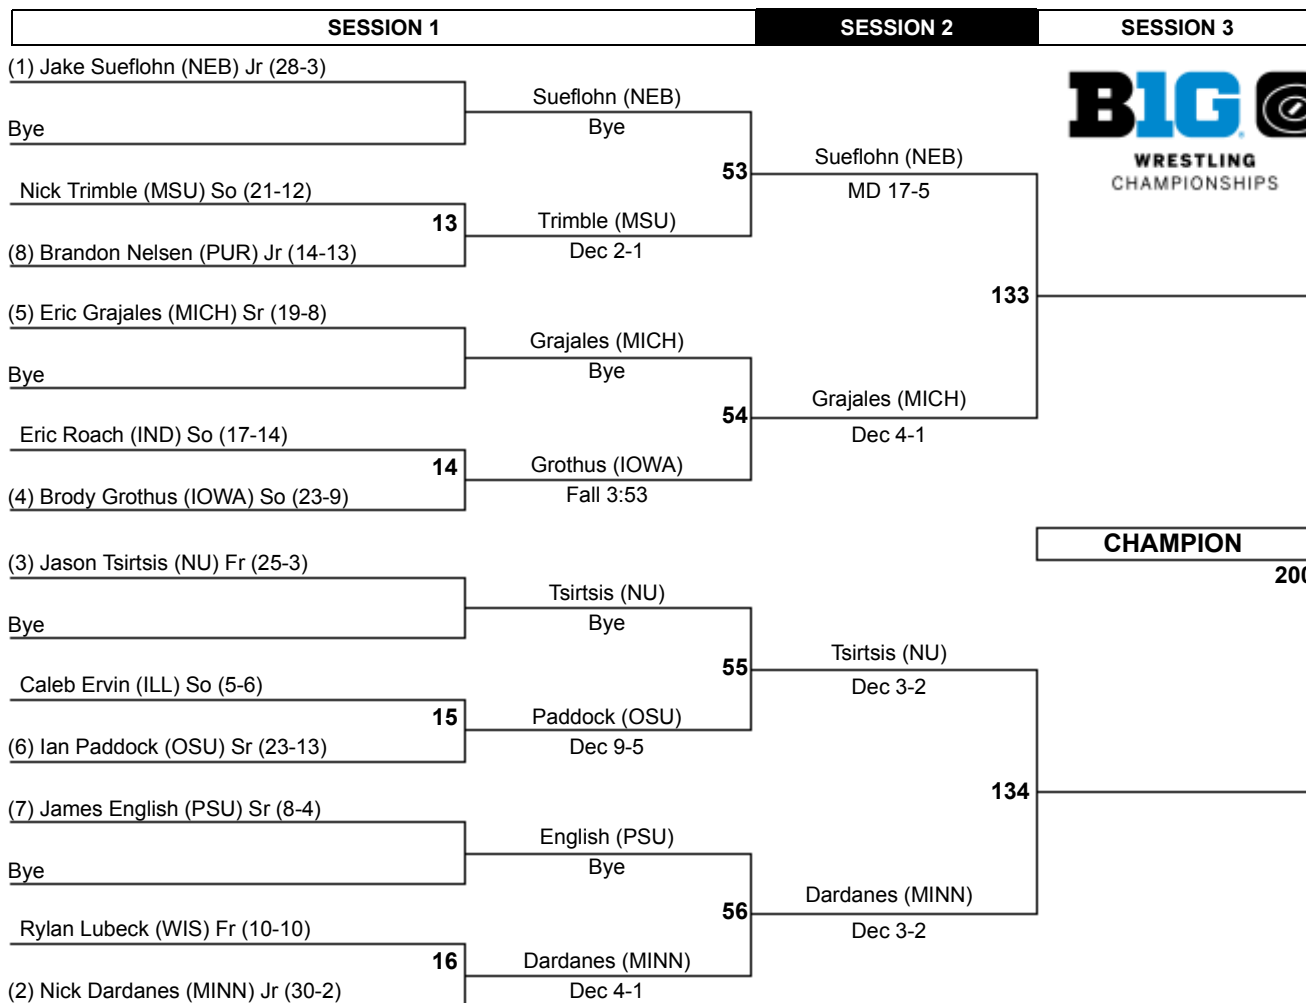

2014 Big Ten Wrestling Championships

125

2014 Big Ten Wrestling Championships

133

2014 Big Ten Wrestling Championships

141

2014 Big Ten Wrestling Championships

149

2014 Big Ten Wrestling Championships

157

2014 Big Ten Wrestling Championships

165

2014 Big Ten Wrestling Championships

174

2014 Big Ten Wrestling Championships

184

2014 Big Ten Wrestling Championships

197

2014 Big Ten Wrestling Championships

285