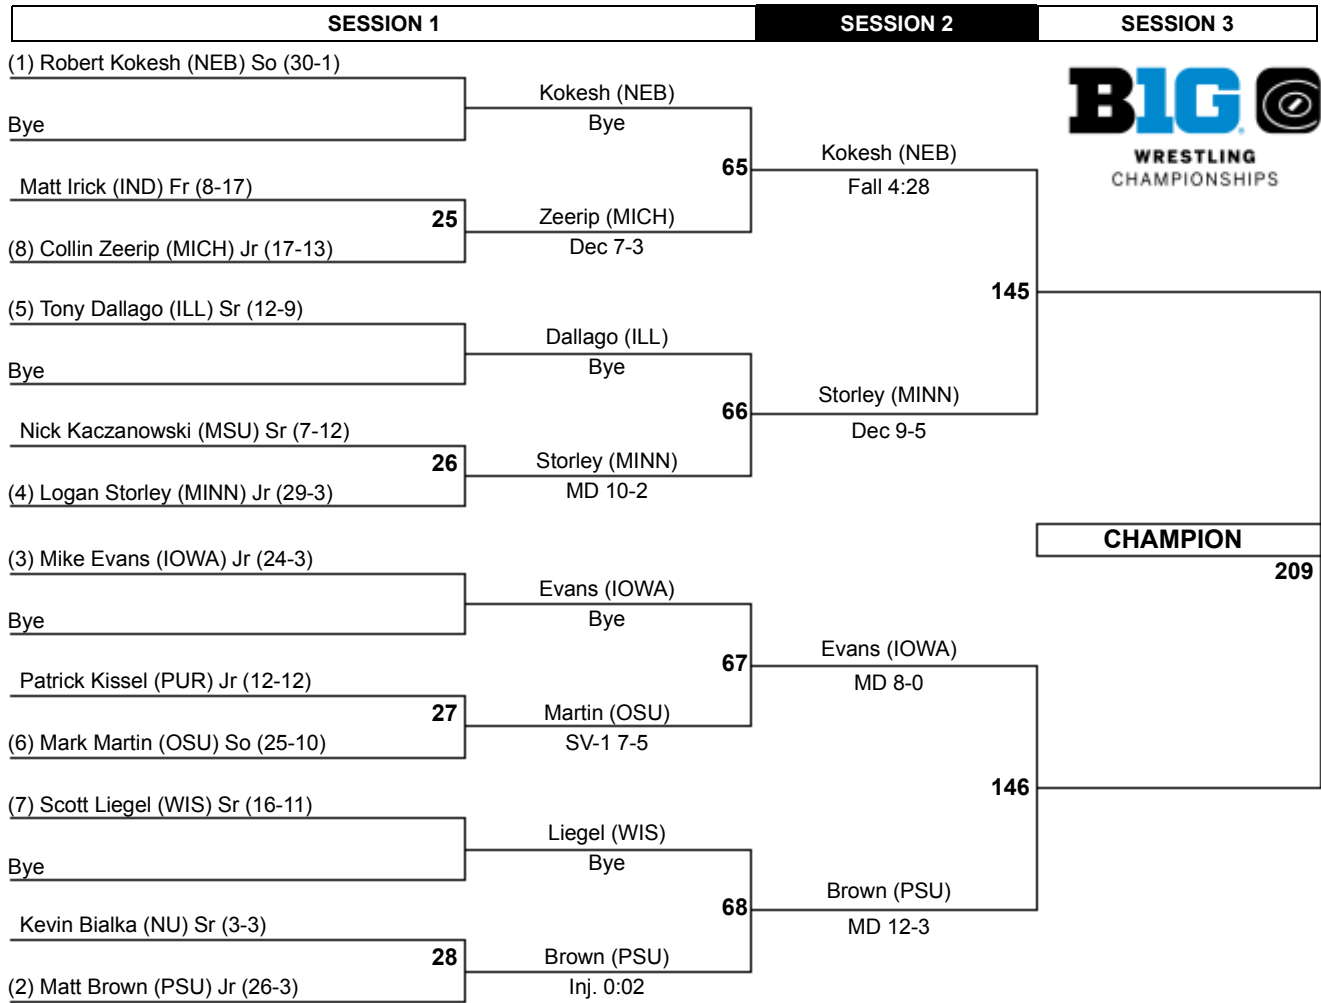

2014 Big Ten Wrestling Championships

125

2014 Big Ten Wrestling Championships

133

2014 Big Ten Wrestling Championships

141

2014 Big Ten Wrestling Championships

149

2014 Big Ten Wrestling Championships

157

2014 Big Ten Wrestling Championships

165

2014 Big Ten Wrestling Championships

174

2014 Big Ten Wrestling Championships

184

2014 Big Ten Wrestling Championships

197

2014 Big Ten Wrestling Championships

285