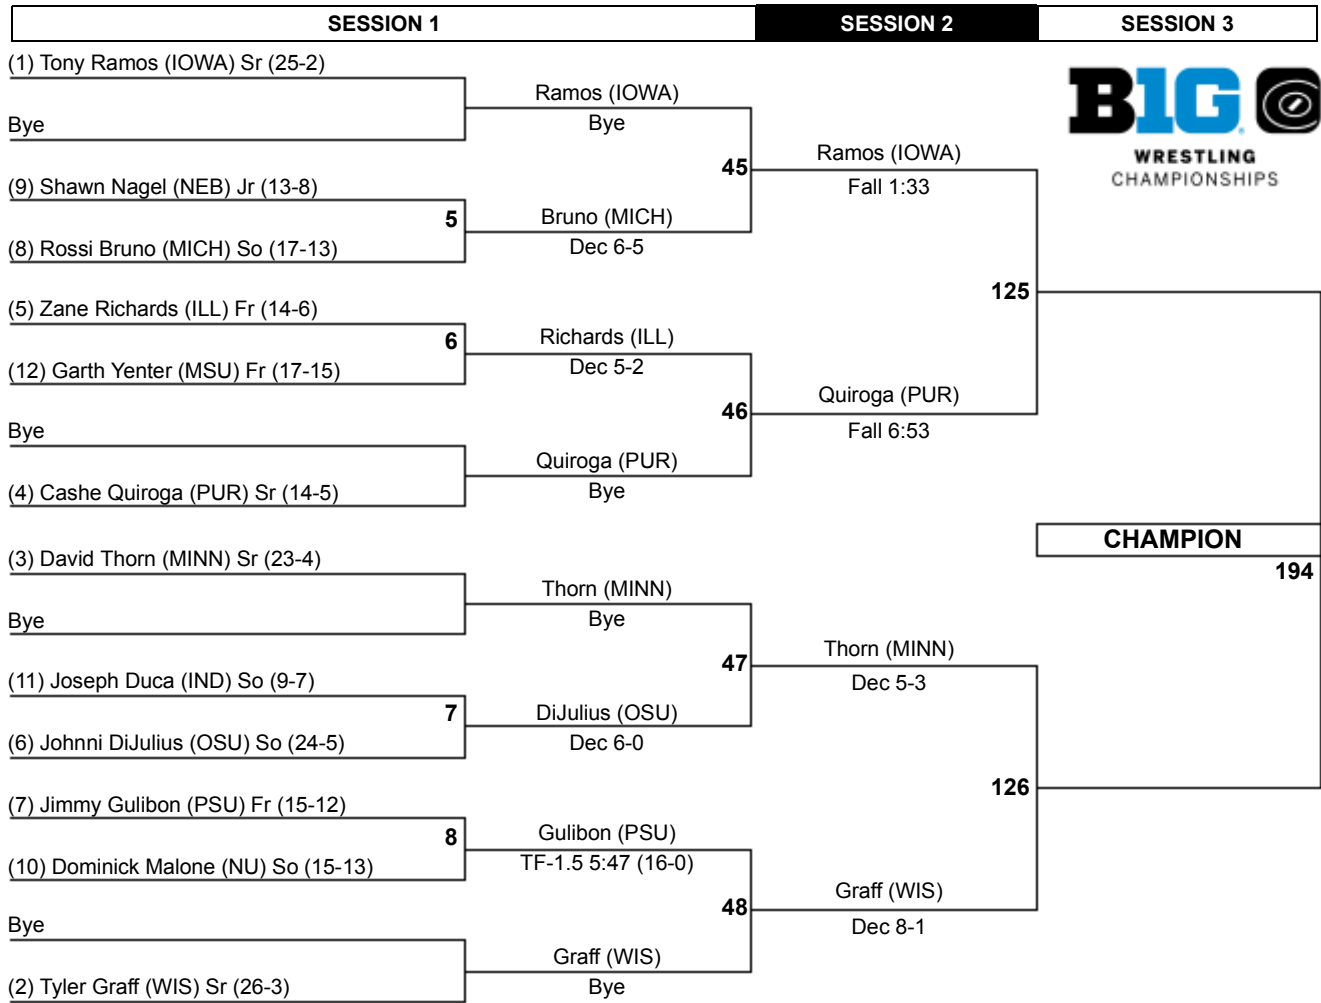

2014 Big Ten Wrestling Championships

125

2014 Big Ten Wrestling Championships

133

2014 Big Ten Wrestling Championships

141

2014 Big Ten Wrestling Championships

149

2014 Big Ten Wrestling Championships

157

2014 Big Ten Wrestling Championships

165

2014 Big Ten Wrestling Championships

174

2014 Big Ten Wrestling Championships

184

2014 Big Ten Wrestling Championships

197

2014 Big Ten Wrestling Championships

285