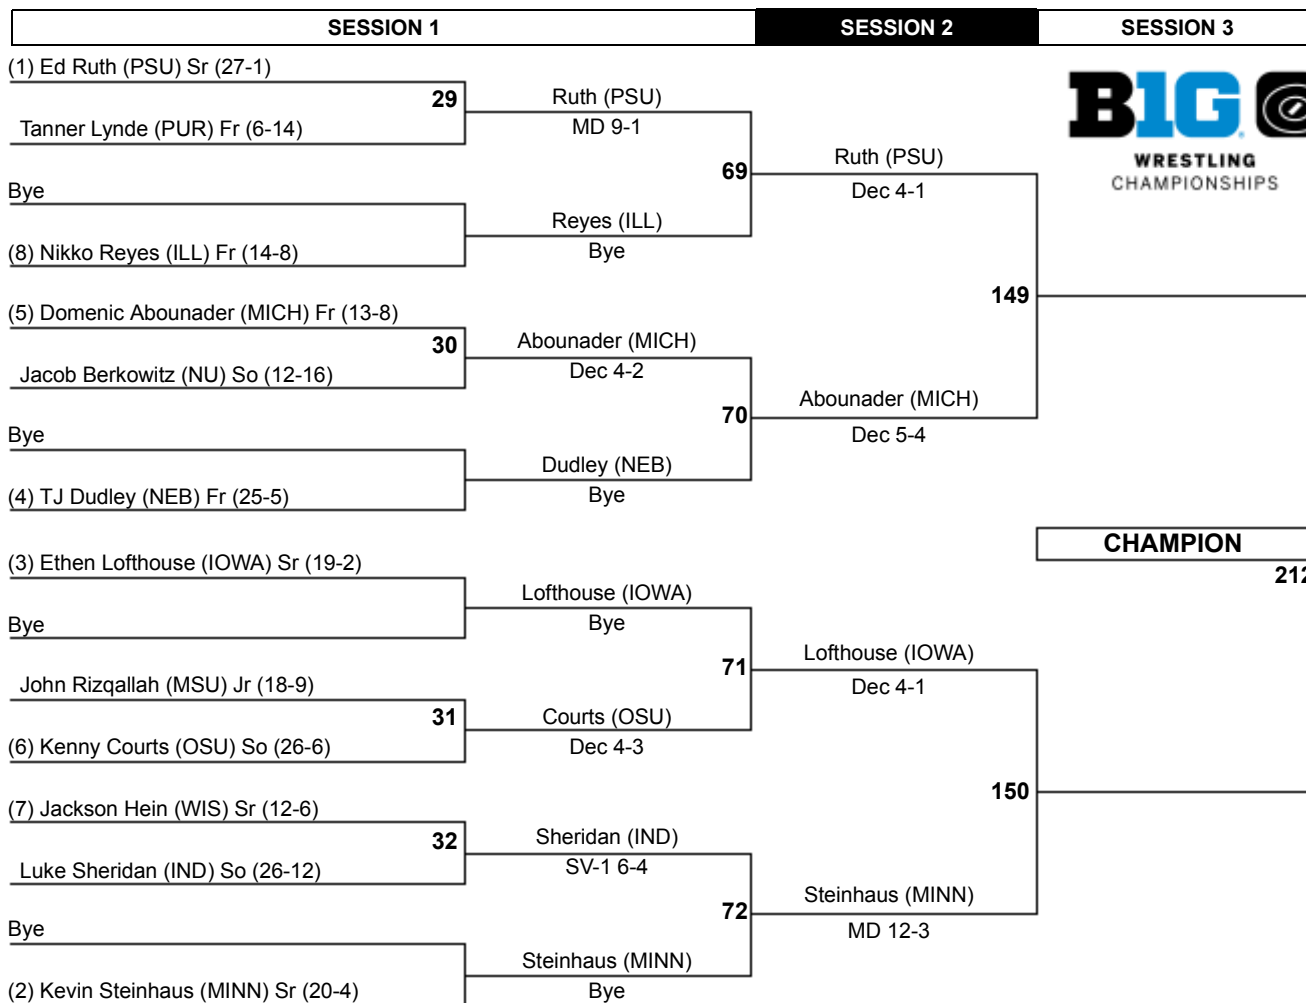

2014 Big Ten Wrestling Championships

125

2014 Big Ten Wrestling Championships

133

2014 Big Ten Wrestling Championships

141

2014 Big Ten Wrestling Championships

149

2014 Big Ten Wrestling Championships

157

2014 Big Ten Wrestling Championships

165

2014 Big Ten Wrestling Championships

174

2014 Big Ten Wrestling Championships

184

2014 Big Ten Wrestling Championships

197

2014 Big Ten Wrestling Championships

285