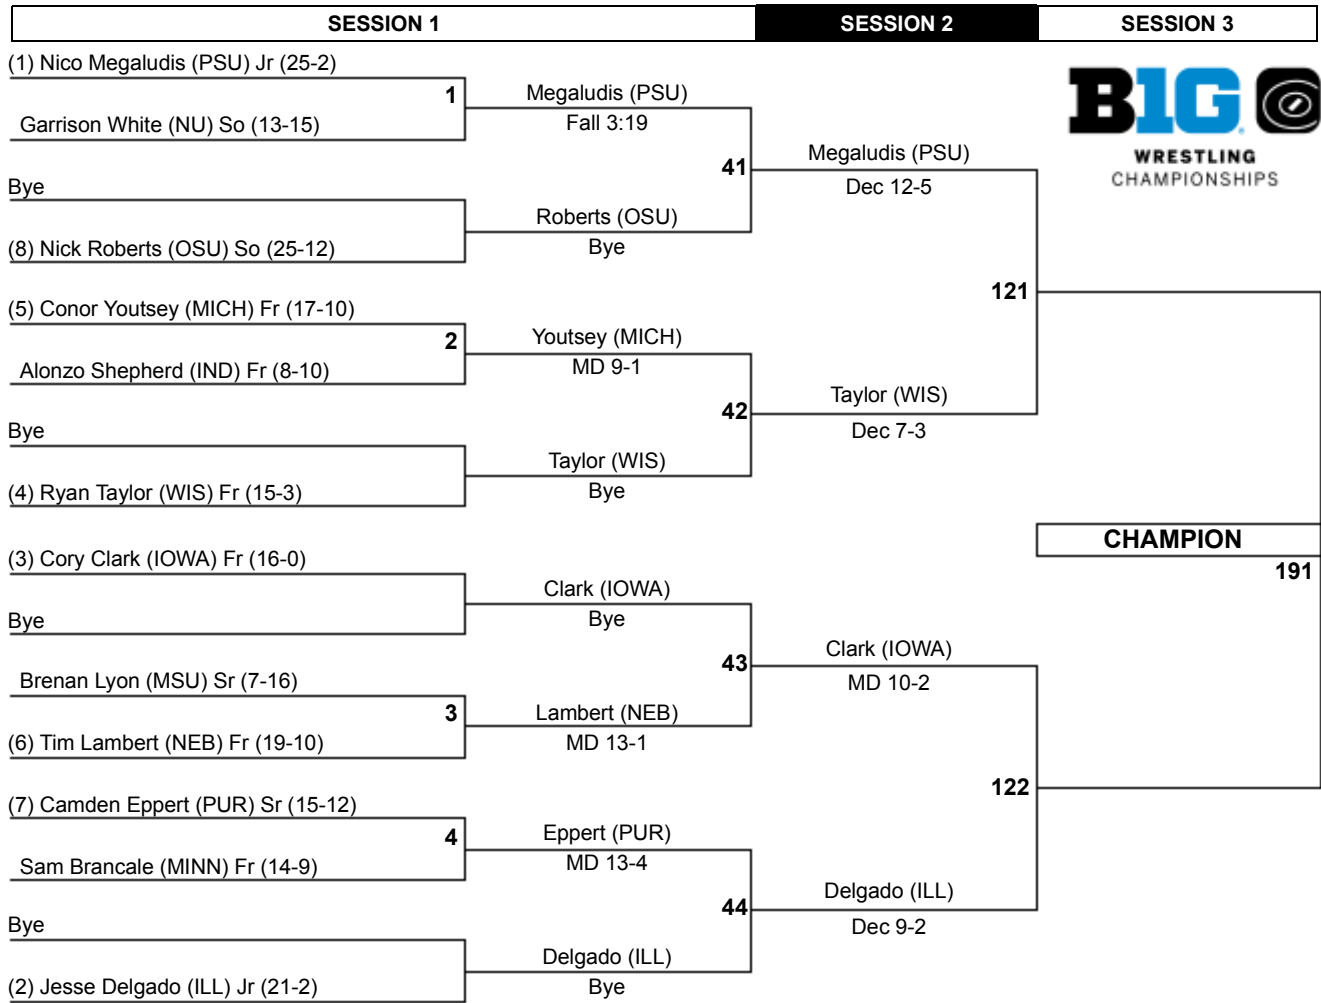

2014 Big Ten Wrestling Championships

125

2014 Big Ten Wrestling Championships

133

2014 Big Ten Wrestling Championships

141

2014 Big Ten Wrestling Championships

149

2014 Big Ten Wrestling Championships

157

2014 Big Ten Wrestling Championships

165

2014 Big Ten Wrestling Championships

174

2014 Big Ten Wrestling Championships

184

2014 Big Ten Wrestling Championships

197

2014 Big Ten Wrestling Championships

285