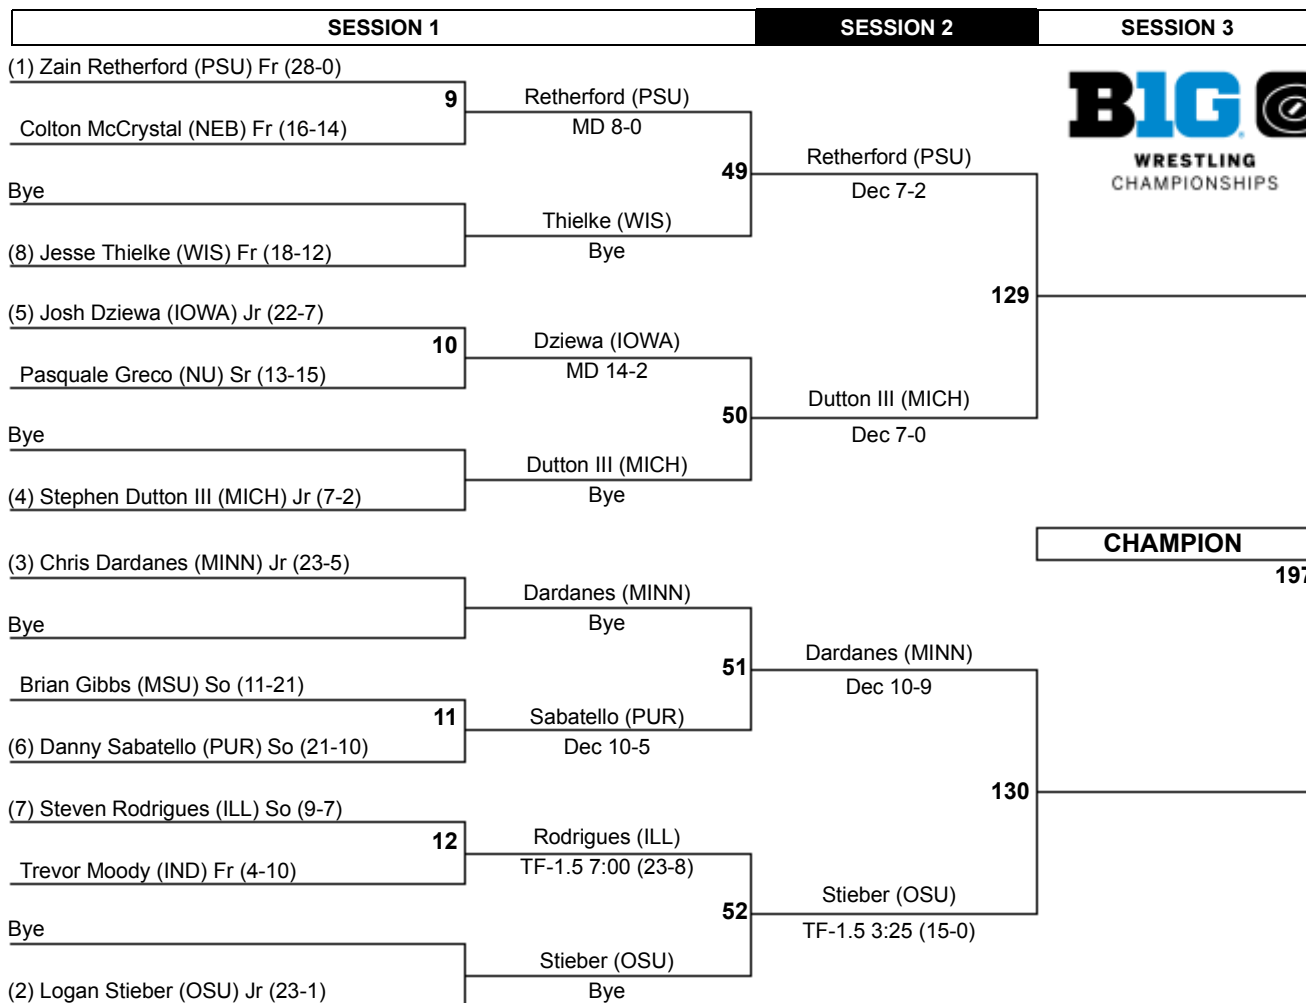

2014 Big Ten Wrestling Championships

125

2014 Big Ten Wrestling Championships

133

2014 Big Ten Wrestling Championships

141

2014 Big Ten Wrestling Championships

149

2014 Big Ten Wrestling Championships

157

2014 Big Ten Wrestling Championships

165

2014 Big Ten Wrestling Championships

174

2014 Big Ten Wrestling Championships

184

2014 Big Ten Wrestling Championships

197

2014 Big Ten Wrestling Championships

285