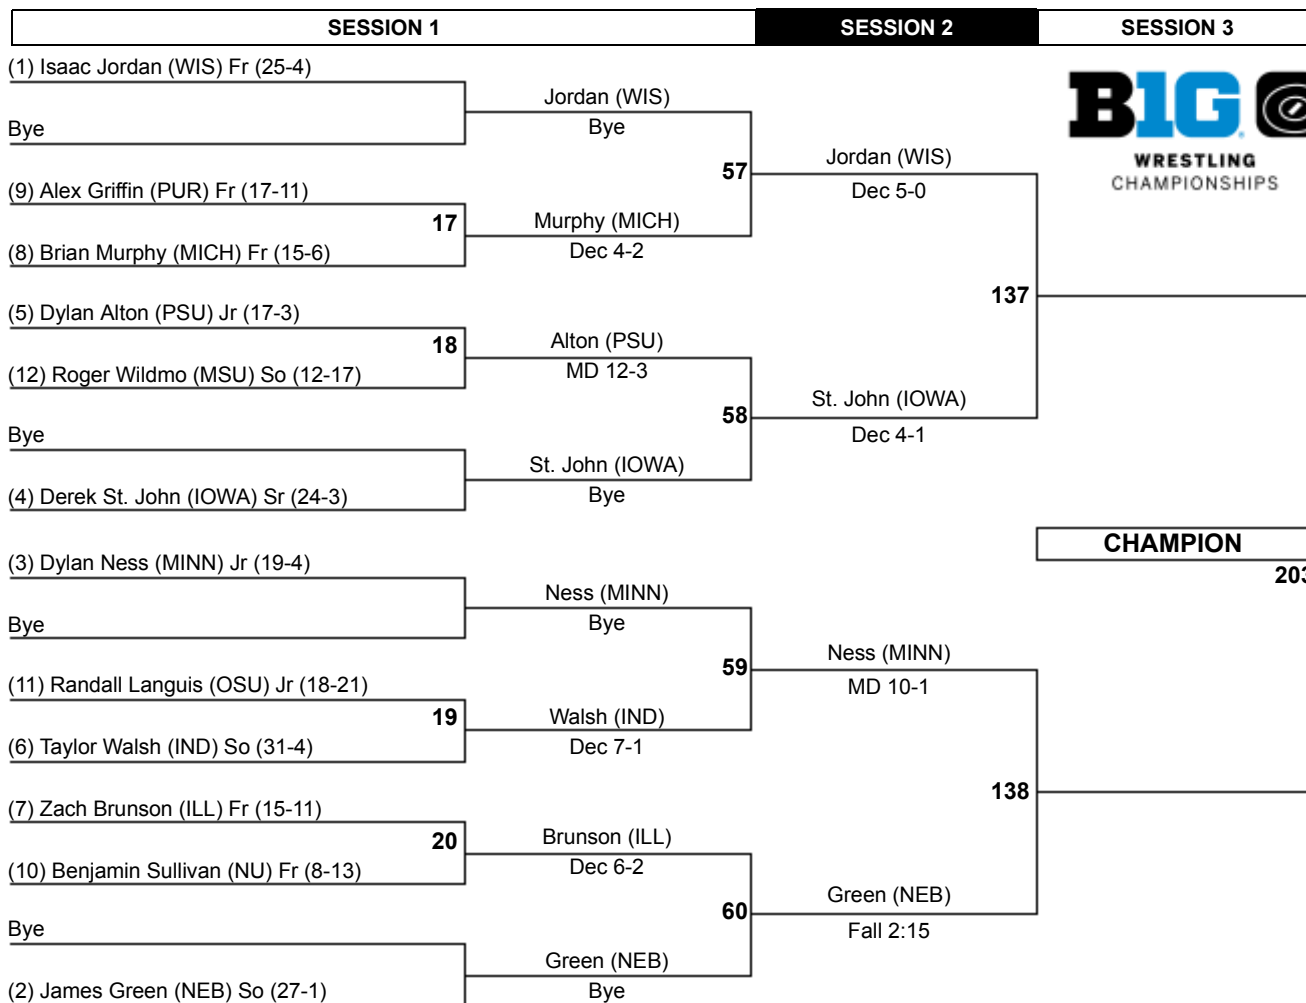

2014 Big Ten Wrestling Championships

125

2014 Big Ten Wrestling Championships

133

2014 Big Ten Wrestling Championships

141

2014 Big Ten Wrestling Championships

149

2014 Big Ten Wrestling Championships

157

2014 Big Ten Wrestling Championships

165

2014 Big Ten Wrestling Championships

174

2014 Big Ten Wrestling Championships

184

2014 Big Ten Wrestling Championships

197

2014 Big Ten Wrestling Championships

285