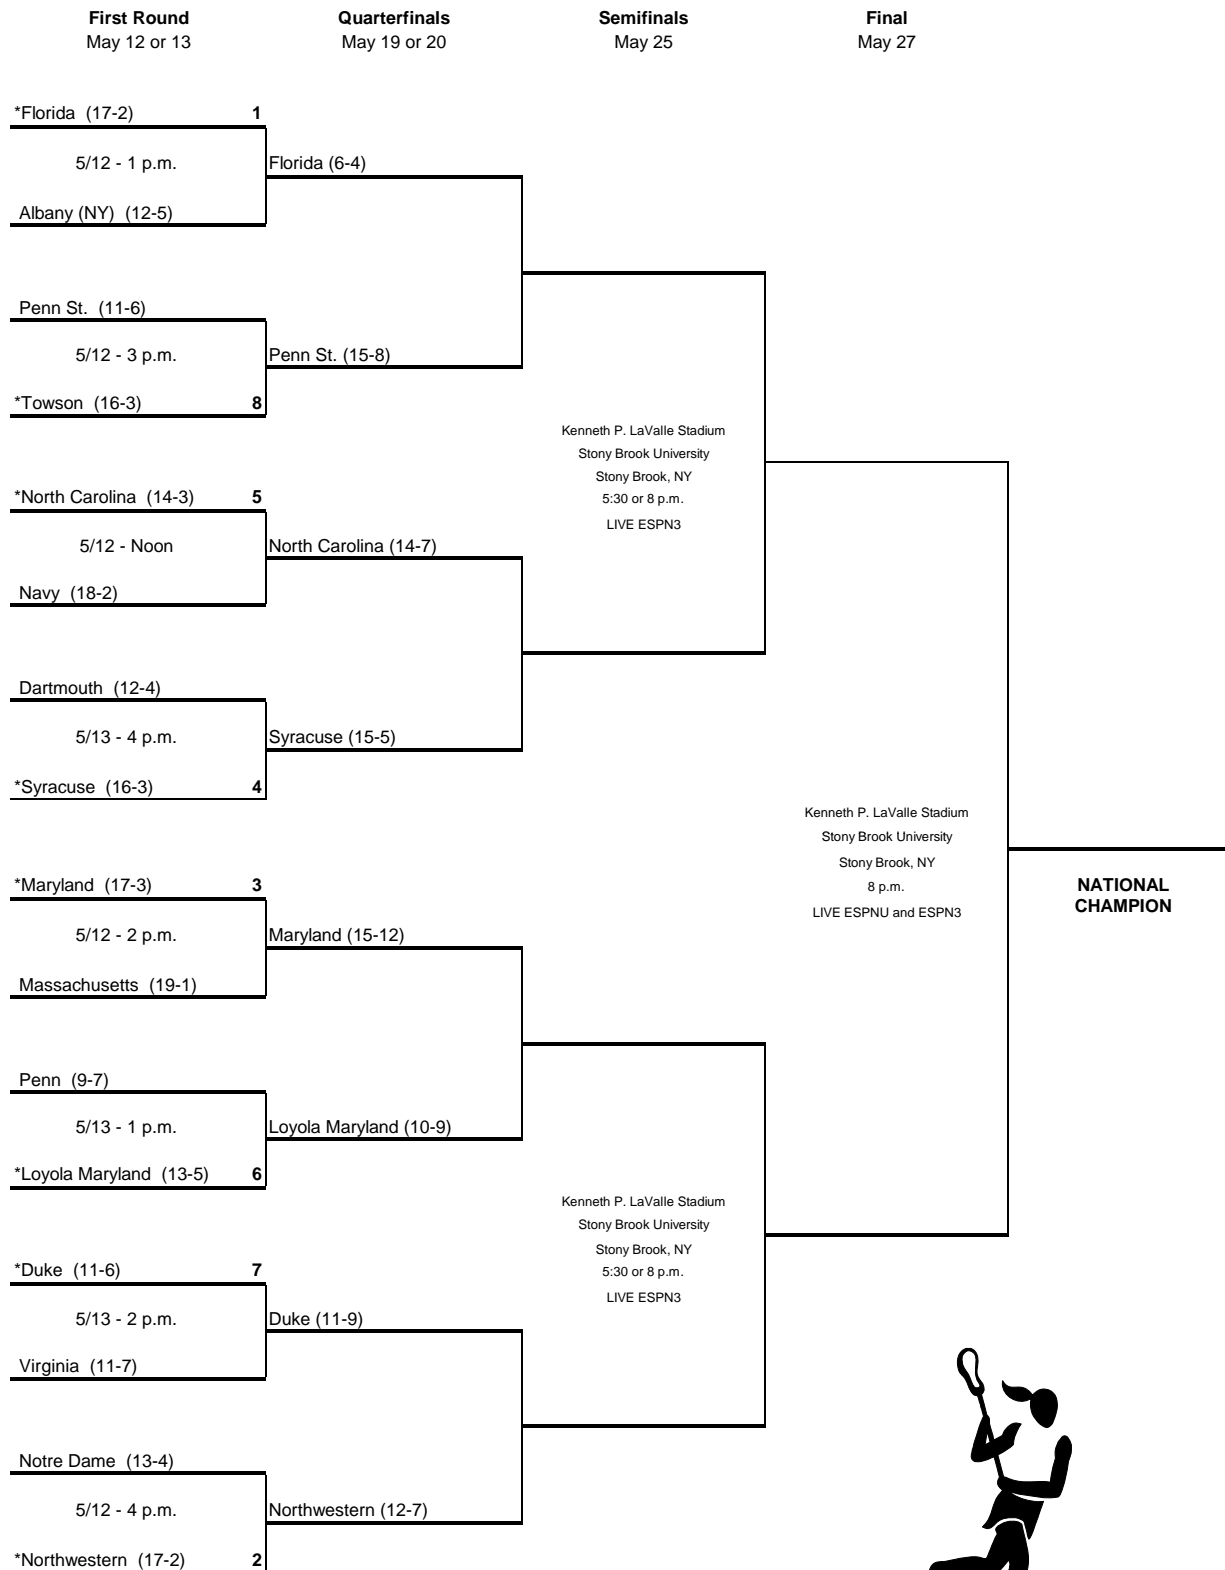

HC
Missy Doherty
Second year

AC
Tara Hohenshelt
13th year

AC
Amy Altig
Second year

2012 NCAA Division I Women's LACROSSE CHAMPIONSHIP

* - Host Institution for Preliminary-Round Games
 All Times are Eastern time
 Semifinal #1 - 5:30 p.m.
 Semifinal #2 - 37-39 minutes after the conclusion of Semifinal #1